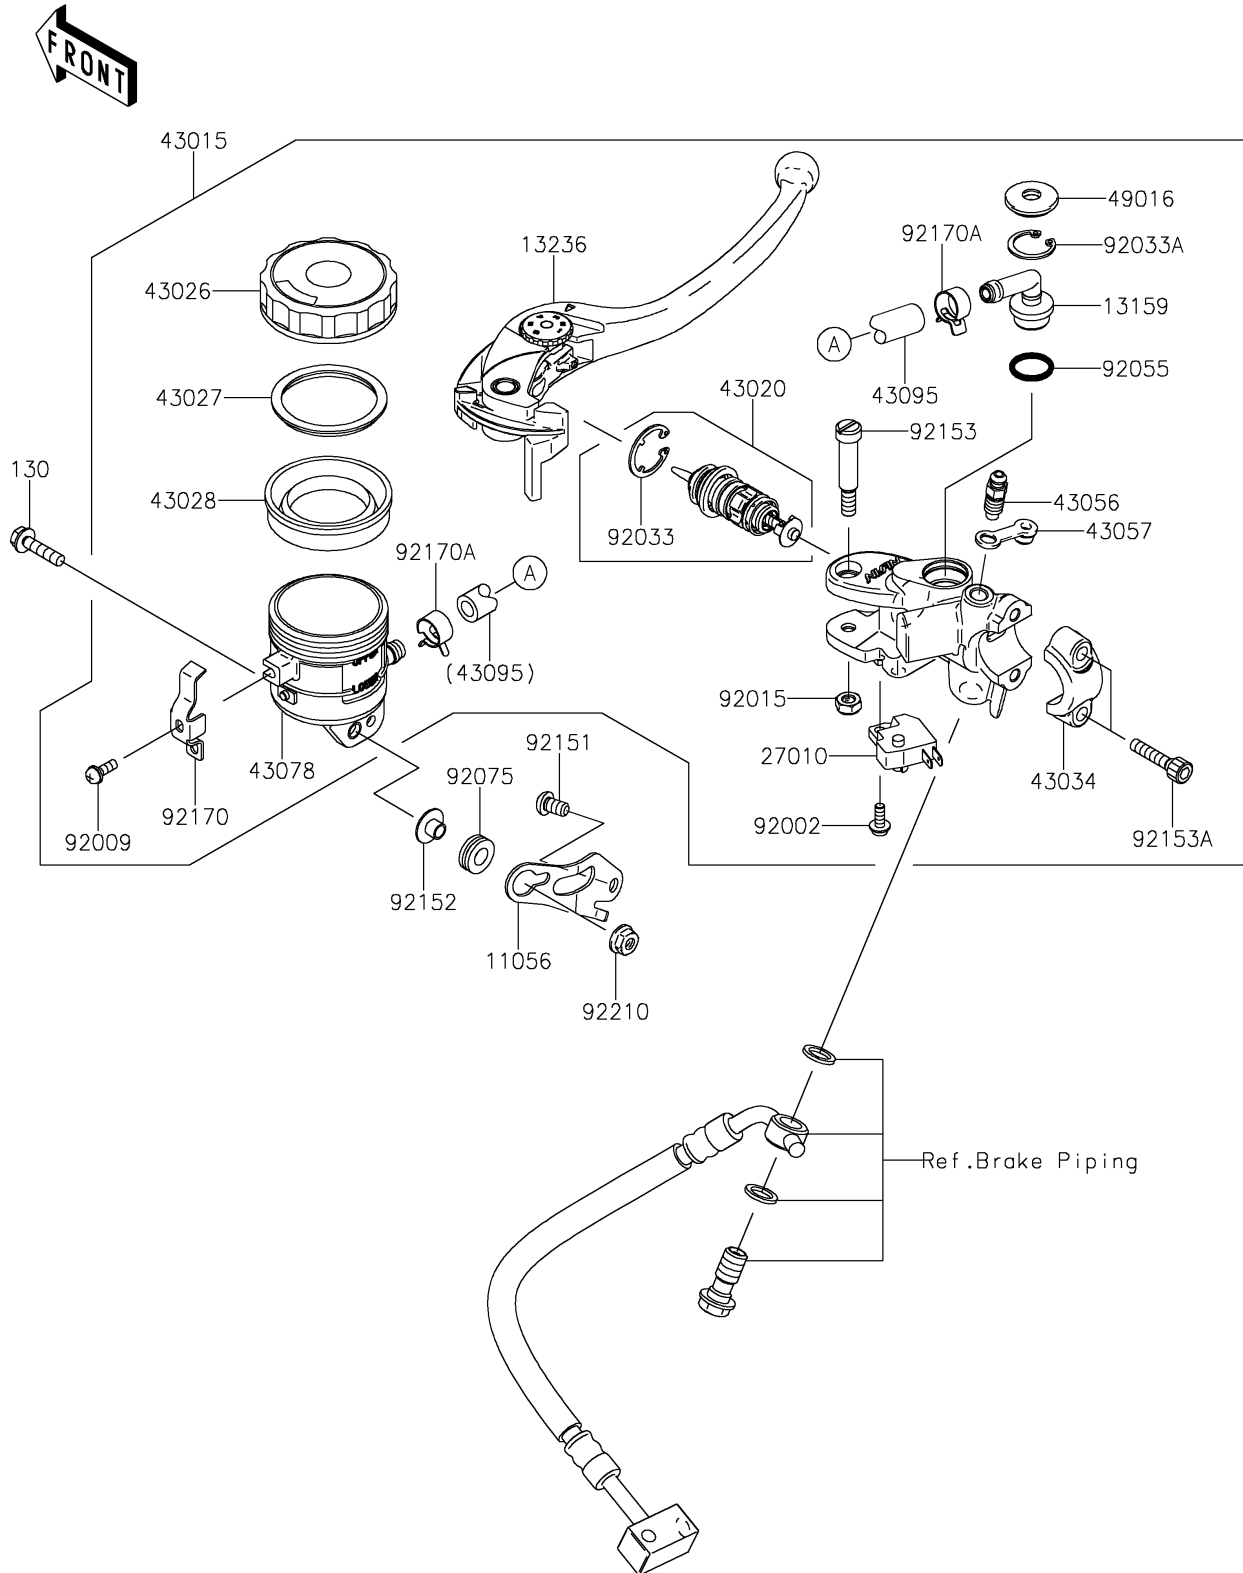

# 2017 NINJA® ZX™-6R ABS PARTS DIAGRAM

Front Master Cylinder

F2291

## 2017 NINJA® ZX™-6R ABS PARTS LIST

### Front Master Cylinder

ITEM NAME	PART NUMBER	QUANTITY
BRACKET,FR MASTER CYLINDER (Ref # 11056)	11056-2050	1
BOLT-FLANGED,5X20 (Ref # 130)	130BB0520	1
CONNECTOR (Ref # 13159)	13159-1061	1
LEVER-COMP (Ref # 13236)	13236-0729	1
SWITCH,BRAKE (Ref # 27010)	27010-0762	1
CYLINDER-ASSY-MASTER,FR (Ref # 43015)	43015-0702	1
PISTON-COMP-BRAKE (Ref # 43020)	43020-0010	1
CAP-BRAKE (Ref # 43026)	43026-1051	1
PLATE-DIAPHRAGM (Ref # 43027)	43027-1051	1
DIAPHRAGM,MASTER CYLINDER (Ref # 43028)	43028-1057	1
HOLDER-BRAKE,MASTER CYLINDER (Ref # 43034)	43034-0056	1
BREATHER-BRAKE (Ref # 43056)	43056-1056	1
CAP-BREATHER (Ref # 43057)	43057-1001	1
RESERVOIR (Ref # 43078)	43078-1099	1
HOSE-BRAKE,FR MASTER CYLINDER (Ref # 43095)	43095-0366	1
COVER-SEAL (Ref # 49016)	49016-1147	1
BOLT,SCREW,4X12 (Ref # 92002)	92002-1323	1
SCREW (Ref # 92009)	92009-1570	1
NUT,FLANGED,6MM (Ref # 92015)	92015-1528	1
RING-SNAP (Ref # 92033)	92033-0034	1
RING-SNAP,20.5MM (Ref # 92033A)	92033-1186	1
RING-O,14.8X2.4 (Ref # 92055)	92055-0741	1
DAMPER (Ref # 92075)	92075-161	1
BOLT,SOCKET,6X10 (Ref # 92151)	92151-1449	1
COLLAR (Ref # 92152)	92152-0017	1
BOLT,LEVER (Ref # 92153)	92153-0868	1
BOLT,SOCKET,6X22 (Ref # 92153A)	92153-1518	2
CLAMP (Ref # 92170)	92170-1090	1
CLAMP,HOSE (Ref # 92170A)	92170-1091	2

### Front Master Cylinder

ITEM NAME	PART NUMBER	QUANTITY
NUT,FLANGED,5MM (Ref # 92210)	92210-0007	1