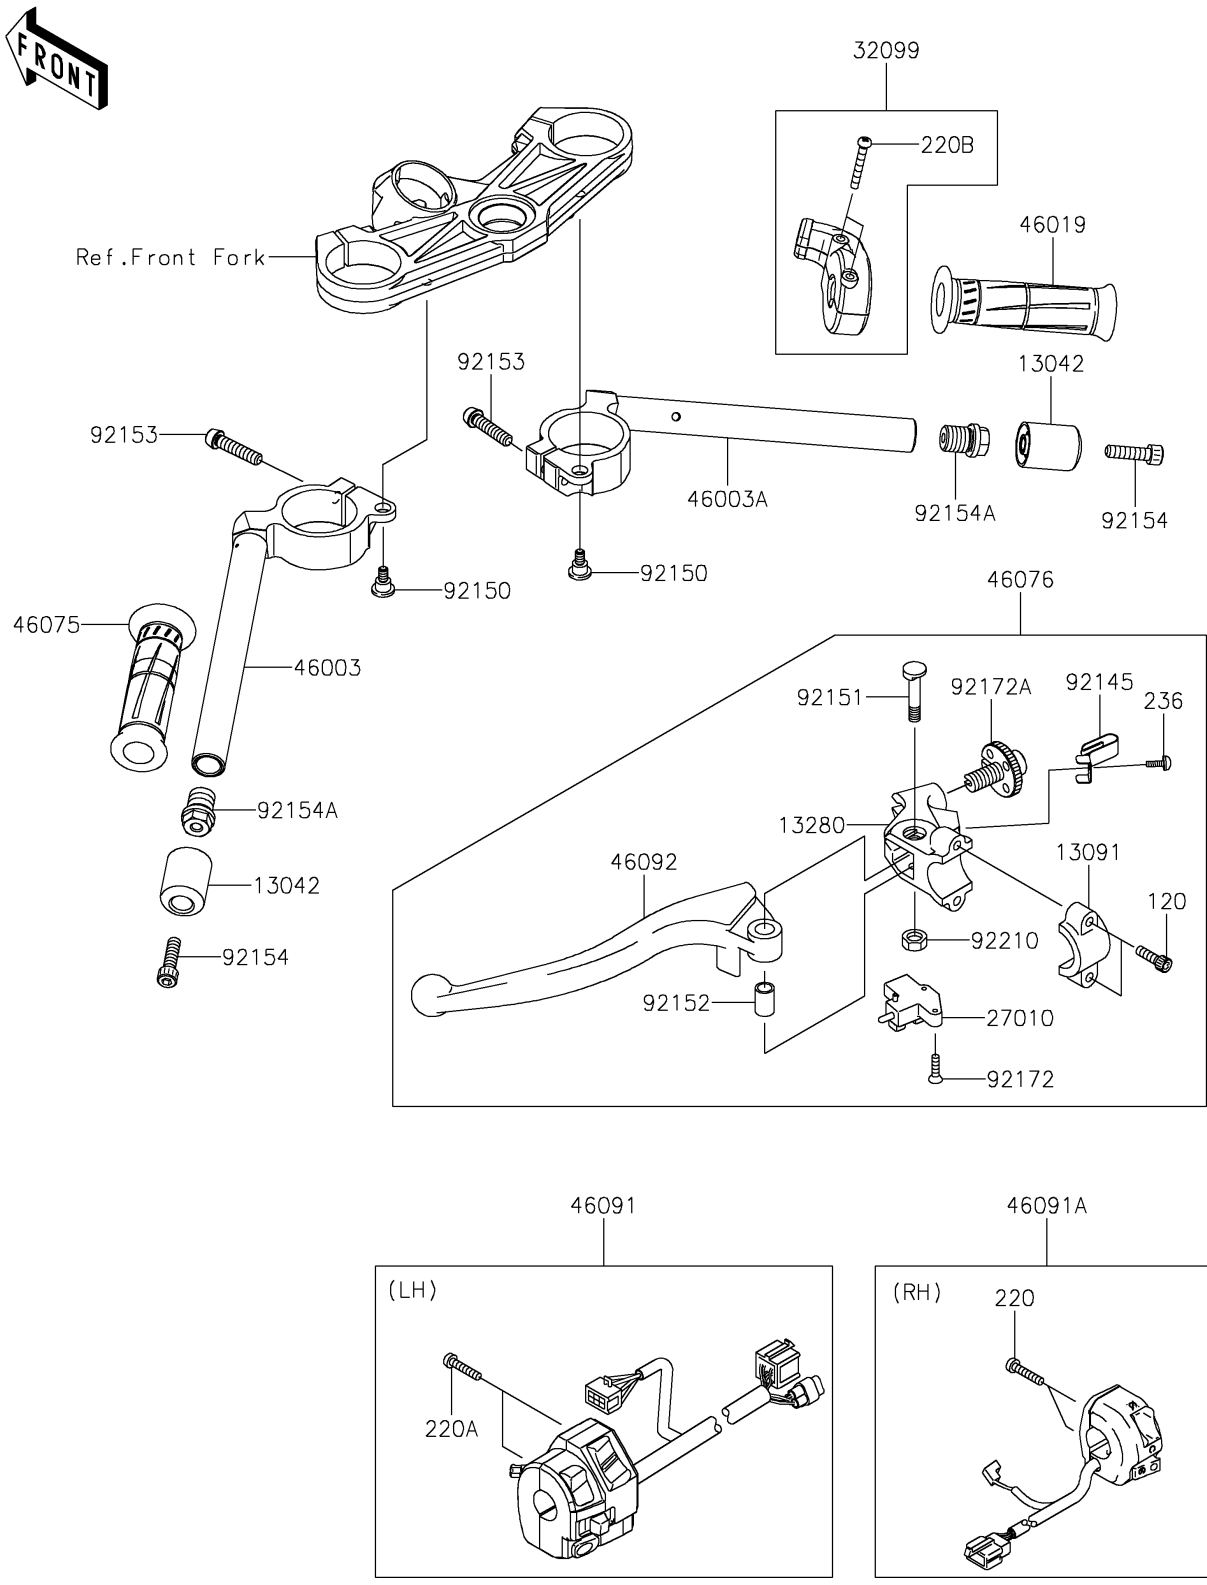

2017 Ninja ZX-6R ABS KRT Edition PARTS DIAGRAM

Handlebar

F2310

2017 Ninja ZX-6R ABS KRT Edition PARTS LIST

Handlebar

ITEM NAME	PART NUMBER	QUANTITY
BOLT-SOCKET,6X20 (Ref # 120)	120CA0620	2
WEIGHT,HANDLE (Ref # 13042)	13042-5001	2
HOLDER,CLUTCH LEVER (Ref # 13091)	13091-1624	1
HOLDER,CLUTCH LEVER (Ref # 13280)	13280-1160	1
SCREW-PAN-CROS,5X22 (Ref # 220)	220AB0522	2
SCREW-PAN-CROS,5X25 (Ref # 220A)	220AB0525	2
SCREW-PAN-CROS,5X35 (Ref # 220B)	220AB0535	2
SCREW-PAN-WSP-CROS,4X10 (Ref # 236)	236AB0410	1
SWITCH,CLUTCH (Ref # 27010)	27010-0855	1
CASE,THROTTLE (Ref # 32099)	32099-0049	1
HANDLE,LH (Ref # 46003)	46003-0600	1
HANDLE,RH (Ref # 46003A)	46003-0601	1
GRIP-ASSY,THROTTLE (Ref # 46019)	46019-0020	1
GRIP,LH (Ref # 46075)	46075-0068	1
LEVER-ASSY-GRIP,CLUTCH (Ref # 46076)	46076-0126	1
HOUSING-ASSY-CONTROL,LH (Ref # 46091)	46091-0258	1
HOUSING-ASSY-CONTROL,RH (Ref # 46091A)	46091-0261	1
LEVER-GRIP,CLUTCH (Ref # 46092)	46092-0006	1
SPRING (Ref # 92145)	92145-1286	1
BOLT,6MM (Ref # 92150)	92150-1090	2
BOLT (Ref # 92151)	92151-1523	1
COLLAR (Ref # 92152)	92152-0103	1
BOLT,SOCKET,8X35 (Ref # 92153)	92153-0907	2
BOLT,SOCKET,8X30 (Ref # 92154)	92154-0502	2
BOLT,17X18 (Ref # 92154A)	92154-1902	2
SCREW,3X16 (Ref # 92172)	92172-0183	2
SCREW,ADJUST NUT (Ref # 92172A)	92172-1060	1
NUT,LOCK,6MM (Ref # 92210)	92210-0006	1