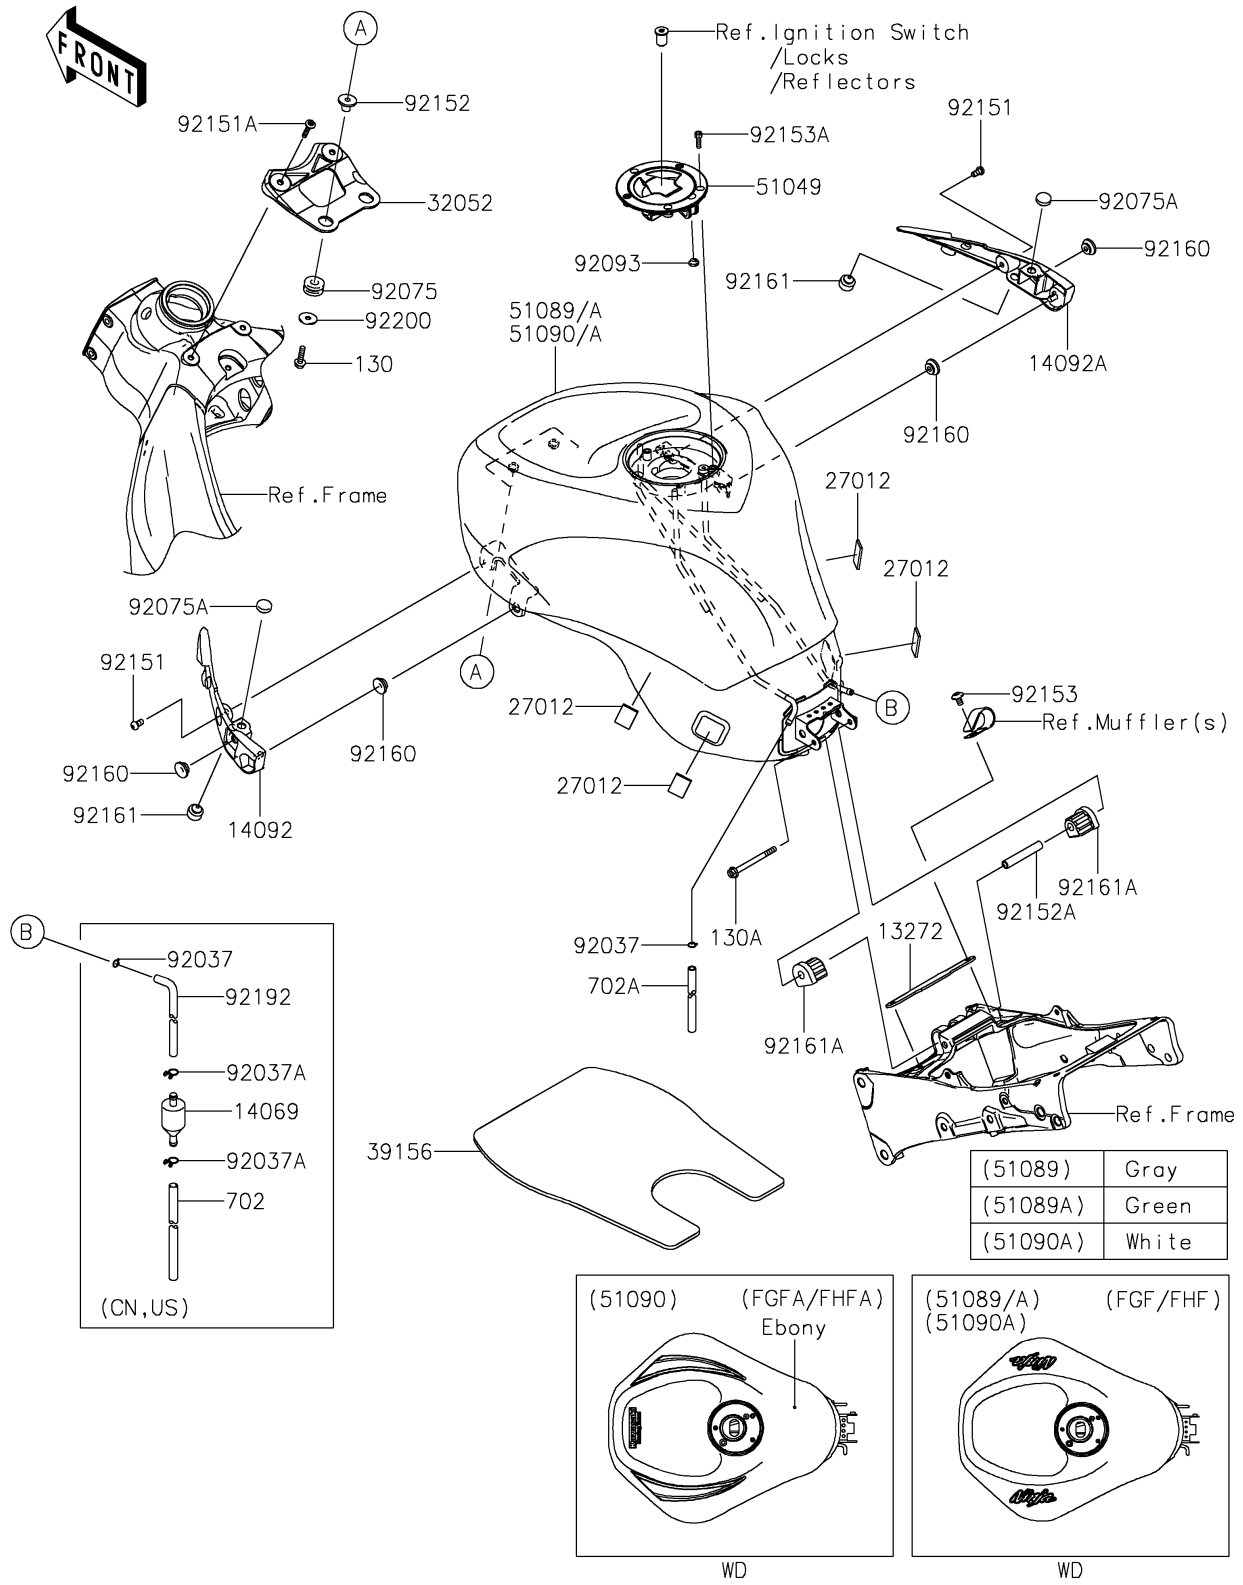

2017 NINJA® ZX™-6R ABS PARTS DIAGRAM

Fuel Tank

F2410

2017 NINJA® ZX™ -6R ABS PARTS LIST

Fuel Tank

ITEM NAME	PART NUMBER	QUANTITY
BOLT-FLANGED,6X22 (Ref # 130)	130BA0622	2
BOLT-FLANGED,6X70 (Ref # 130A)	130BB0670	1
PLATE,FUEL TANK,RR (Ref # 13272)	13272-0505	1
COVER,TANK,LH (Ref # 14092)	14092-1087	1
COVER,TANK,RH (Ref # 14092A)	14092-1088	1
HOOK (Ref # 27012)	27012-0115	4
BRACKET-TANK (Ref # 32052)	32052-0727	1
PAD,FUEL TANK (Ref # 39156)	39156-0469	1
CAP-TANK,FUEL (Ref # 51049)	51049-0039	1
TANK-COMP-FUEL,P.B.WHITE (Ref # 51090A)	51090-5018-54X	1
CLAMP,TUBE (Ref # 92037A)	92037-147	2
DAMPER,10X24X12 (Ref # 92075)	92075-1690	2
DAMPER (Ref # 92075A)	92075-1983	2
SEAL,FUEL TANK CAP (Ref # 92093)	92093-1030	1
BOLT,SOCKET,6X12 (Ref # 92151)	92151-1219	2
BOLT,SOCKET,6X30 (Ref # 92151A)	92151-1605	2
COLLAR,6.3X10X14.5 (Ref # 92152)	92152-0091	2
COLLAR,6.8X10X60 (Ref # 92152A)	92152-1182	1
BOLT,SOCKET,6X10 (Ref # 92153)	92153-0410	1
BOLT,SOCKET,5X16 (Ref # 92153A)	92153-1616	3
DAMPER (Ref # 92160)	92160-1613	4
DAMPER (Ref # 92161)	92161-0738	2
DAMPER,FUEL TANK,RR (Ref # 92161A)	92161-1330	2
WASHER,6.5X22X1.6 (Ref # 92200)	92200-1087	2
TUBE-RUBBER,6X850 (Ref # 702A)	702A06850	1
BREATHER,FUEL TANK (Ref # 14069)	14069-1004	1
CLAMP,TUBE (Ref # 92037)	92037-010	1
CLAMP,TUBE (Ref # 92037)	92037-010	2
TUBE,BREATHER (Ref # 92192)	92192-0798	1