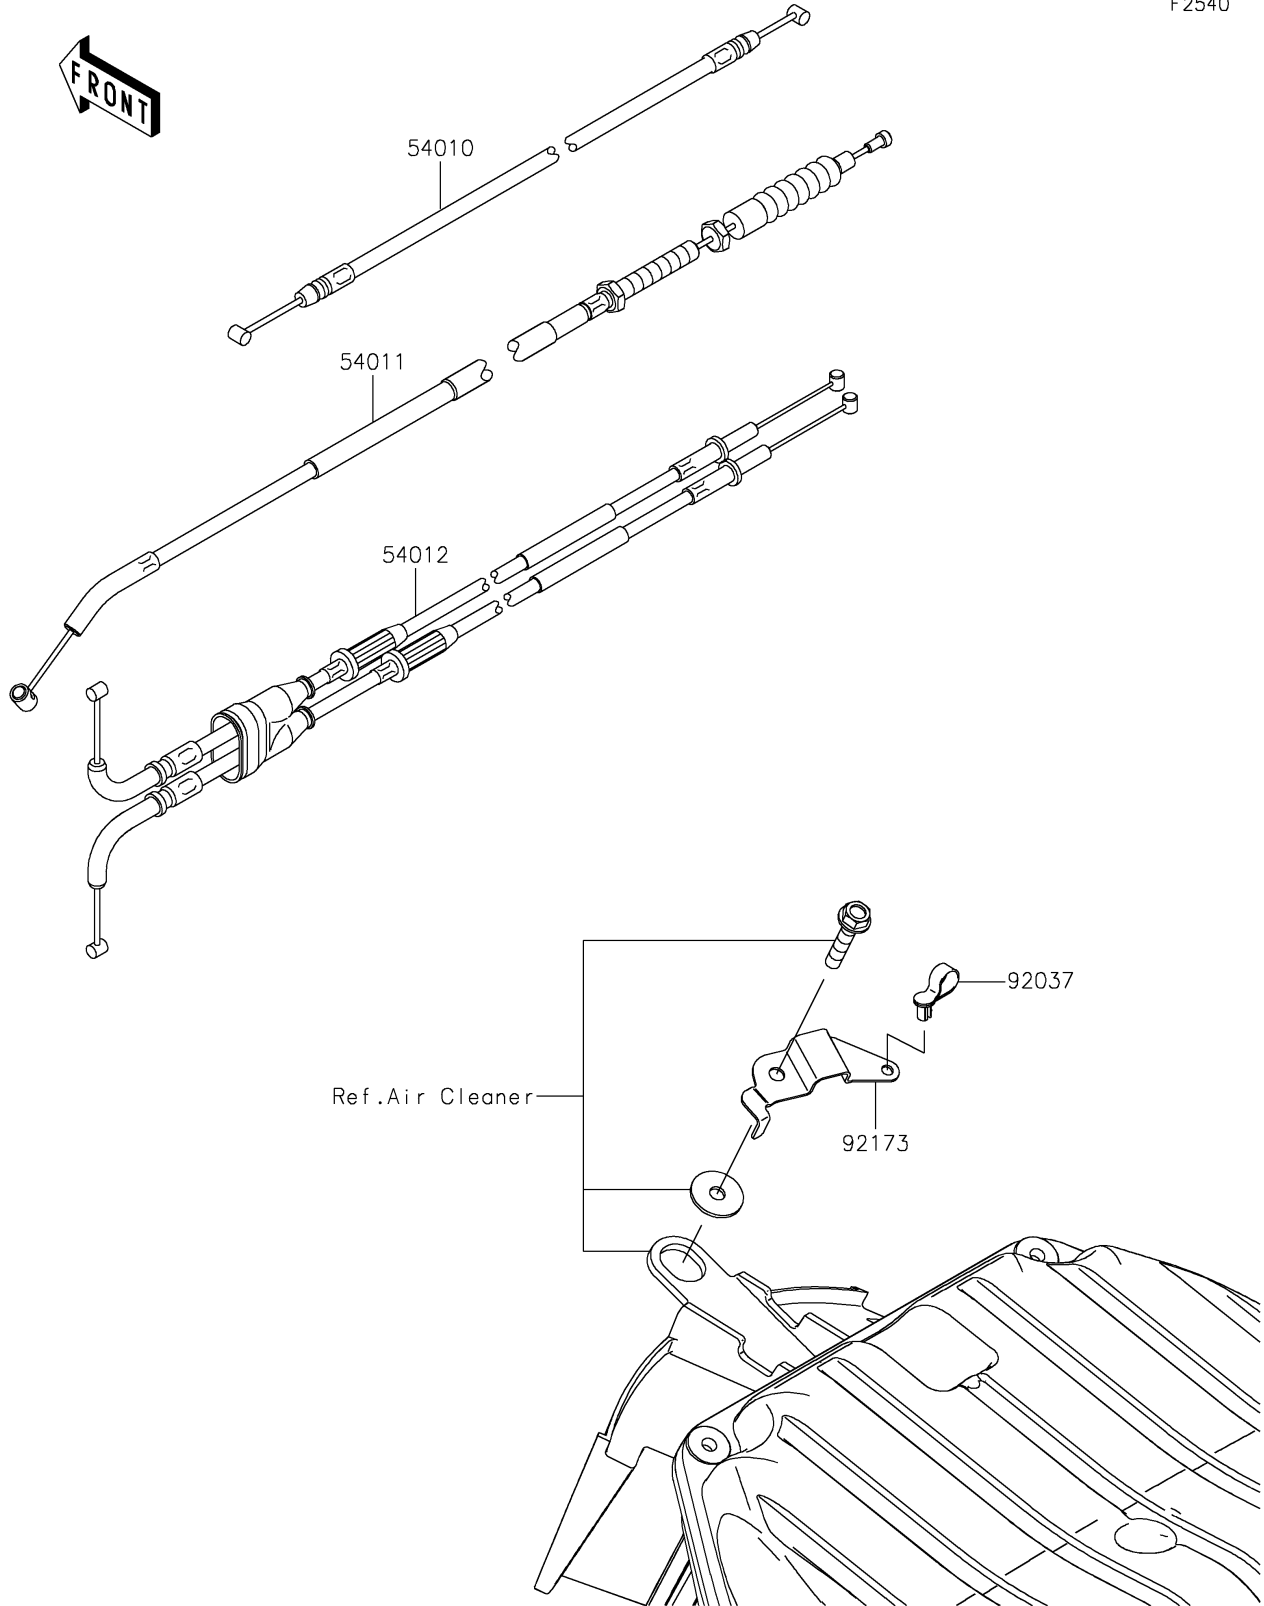

2017 NINJA® ZX™-6R ABS PARTS DIAGRAM

Cables

F2540

2017 NINJA® ZX™-6R ABS PARTS LIST

Cables

ITEM NAME	PART NUMBER	QUANTITY
CABLE,SEAT LOCK (Ref # 54010)	54010-0590	1
CABLE-CLUTCH (Ref # 54011)	54011-0564	1
CABLE-THROTTLE (Ref # 54012)	54012-0586	1
CLAMP,SPEED,L=43 (Ref # 92037)	92037-1290	1
CLAMP (Ref # 92173)	92173-1151	1