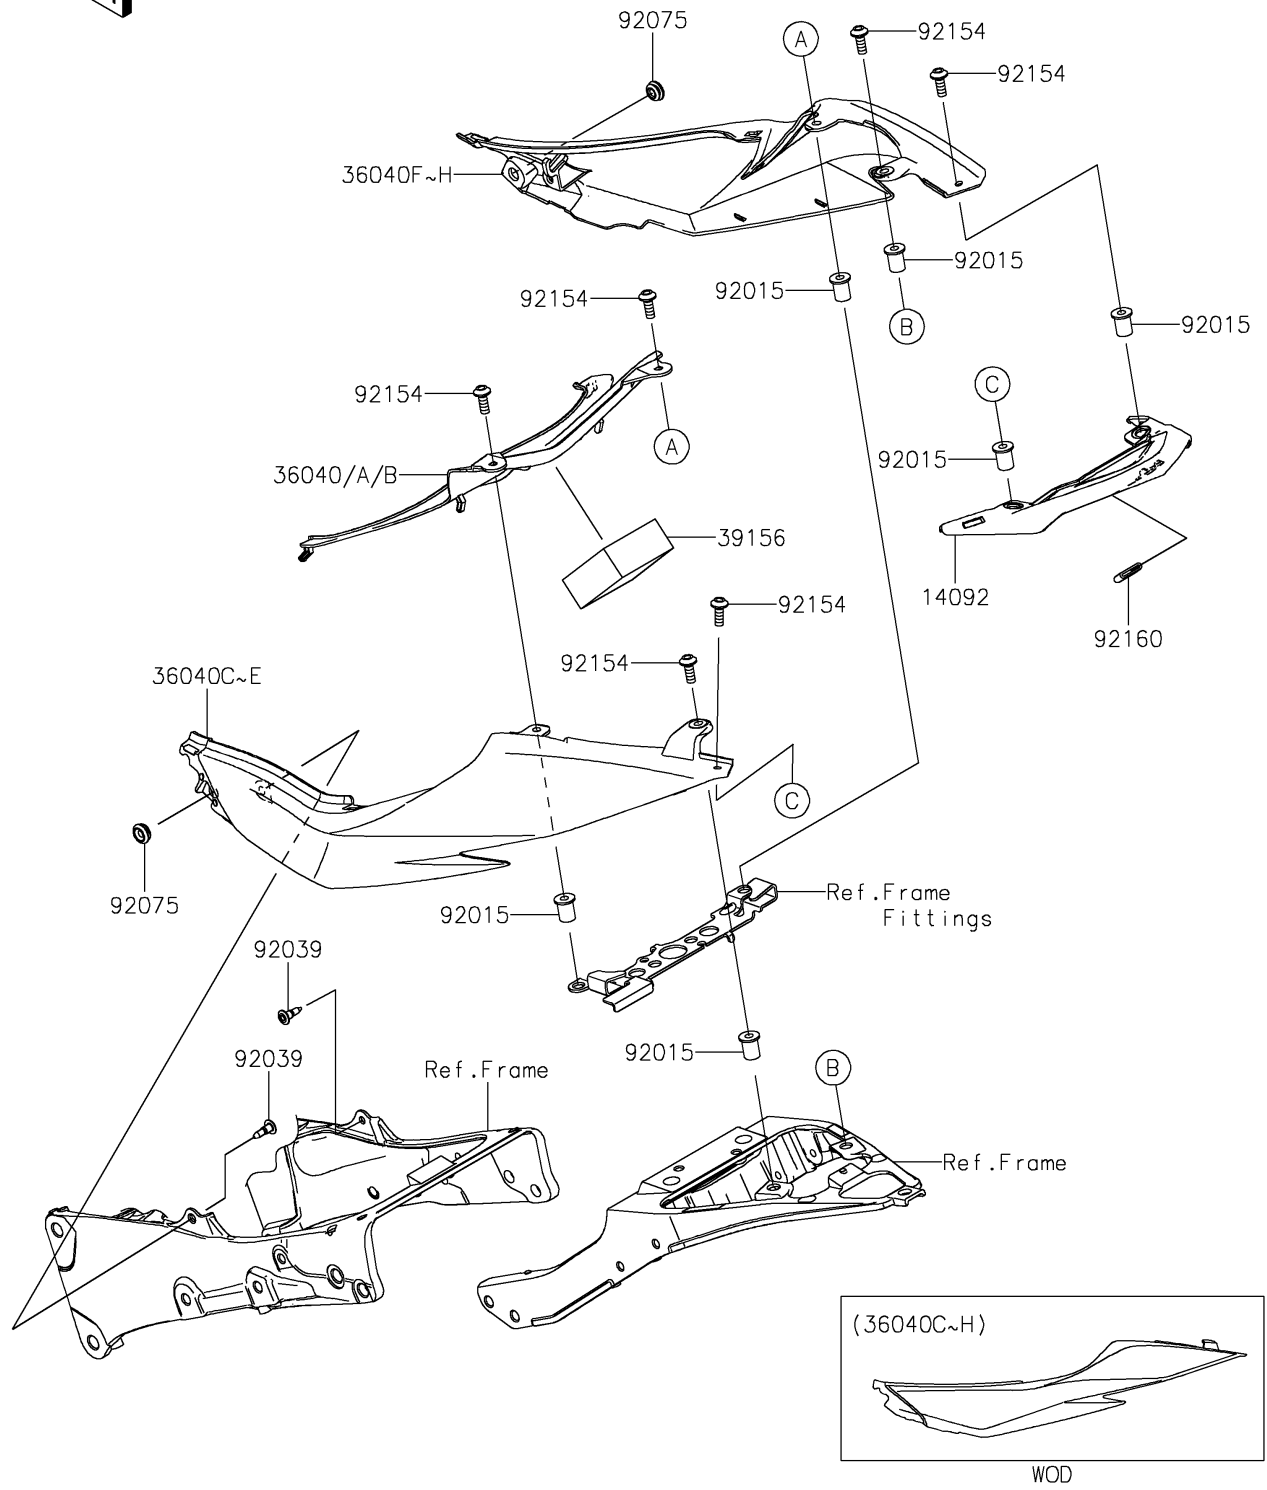

2017 Ninja ZX-6R ABS KRT Edition PARTS DIAGRAM

Side Covers

F2611

2017 Ninja ZX-6R ABS KRT Edition PARTS LIST

Side Covers

ITEM NAME	PART NUMBER	QUANTITY
COVER,RR (Ref # 14092)	14092-0989	1
COVER-TAIL,CNT,EBONY (Ref # 36040B)	36040-0093-H8	1
COVER-TAIL,LH,EBONY (Ref # 36040E)	36040-0133-H8	1
COVER-TAIL,RH,EBONY (Ref # 36040H)	36040-0134-H8	1
PAD,CNT COVER (Ref # 39156)	39156-0529	1
NUT,WELL,5MM (Ref # 92015)	92015-1757	6
RIVET (Ref # 92039)	92039-0068	2
DAMPER,6X16X7 (Ref # 92075)	92075-1011	2
BOLT,SOCKET,5X16 (Ref # 92154)	92154-0209	6
DAMPER (Ref # 92160)	92160-1190	1