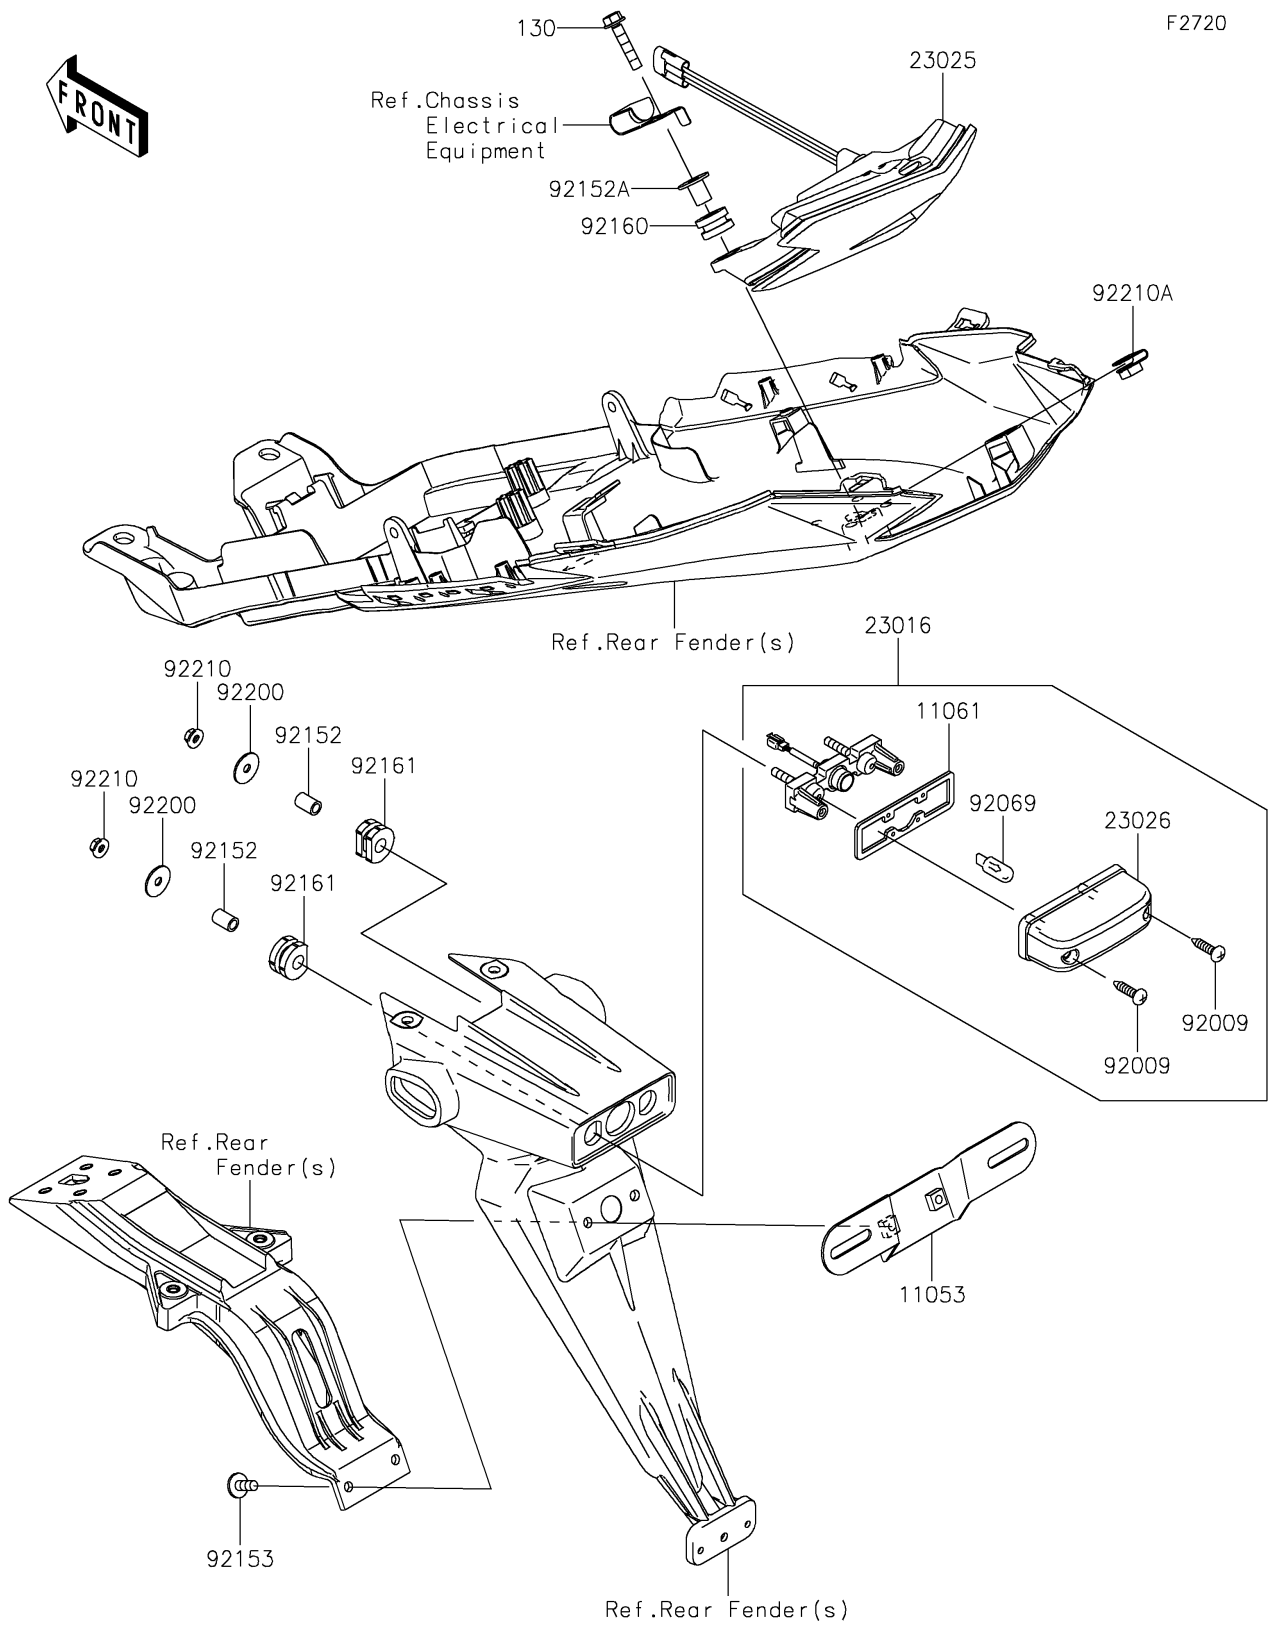

2017 Ninja ZX-6R ABS KRT Edition PARTS DIAGRAM

Taillight(s)

2017 Ninja ZX-6R ABS KRT Edition PARTS LIST

Taillight(s)

ITEM NAME	PART NUMBER	QUANTITY
BRACKET,LICENSE (Ref # 11053)	11053-0400	1
GASKET,LICENSE LAMP (Ref # 11061)	11061-0329	1
BOLT-FLANGED,6X30 (Ref # 130)	130BB0630	2
LAMP-ASSY,LICENSE (Ref # 23016)	23016-0020	1
LAMP-TAIL,LED (Ref # 23025)	23025-0345	1
LENS,LICENSE LAMP (Ref # 23026)	23026-0014	1
SCREW,TAPPING,4X16 (Ref # 92009)	92009-1605	2
BULB,12V 5W (Ref # 92069)	92069-1016	1
COLLAR,6X9X13.3 (Ref # 92152)	92152-0617	2
COLLAR (Ref # 92152A)	92152-0703	2
BOLT,SOCKET,6X14 (Ref # 92153)	92153-1446	2
DAMPER,10X20X12 (Ref # 92160)	92160-1167	2
DAMPER (Ref # 92161)	92161-0776	2
WASHER,5.5X20X1.2 (Ref # 92200)	92200-0284	2
NUT,FLANGED,5MM (Ref # 92210)	92210-0007	2
NUT,6MM (Ref # 92210A)	92210-0277	2