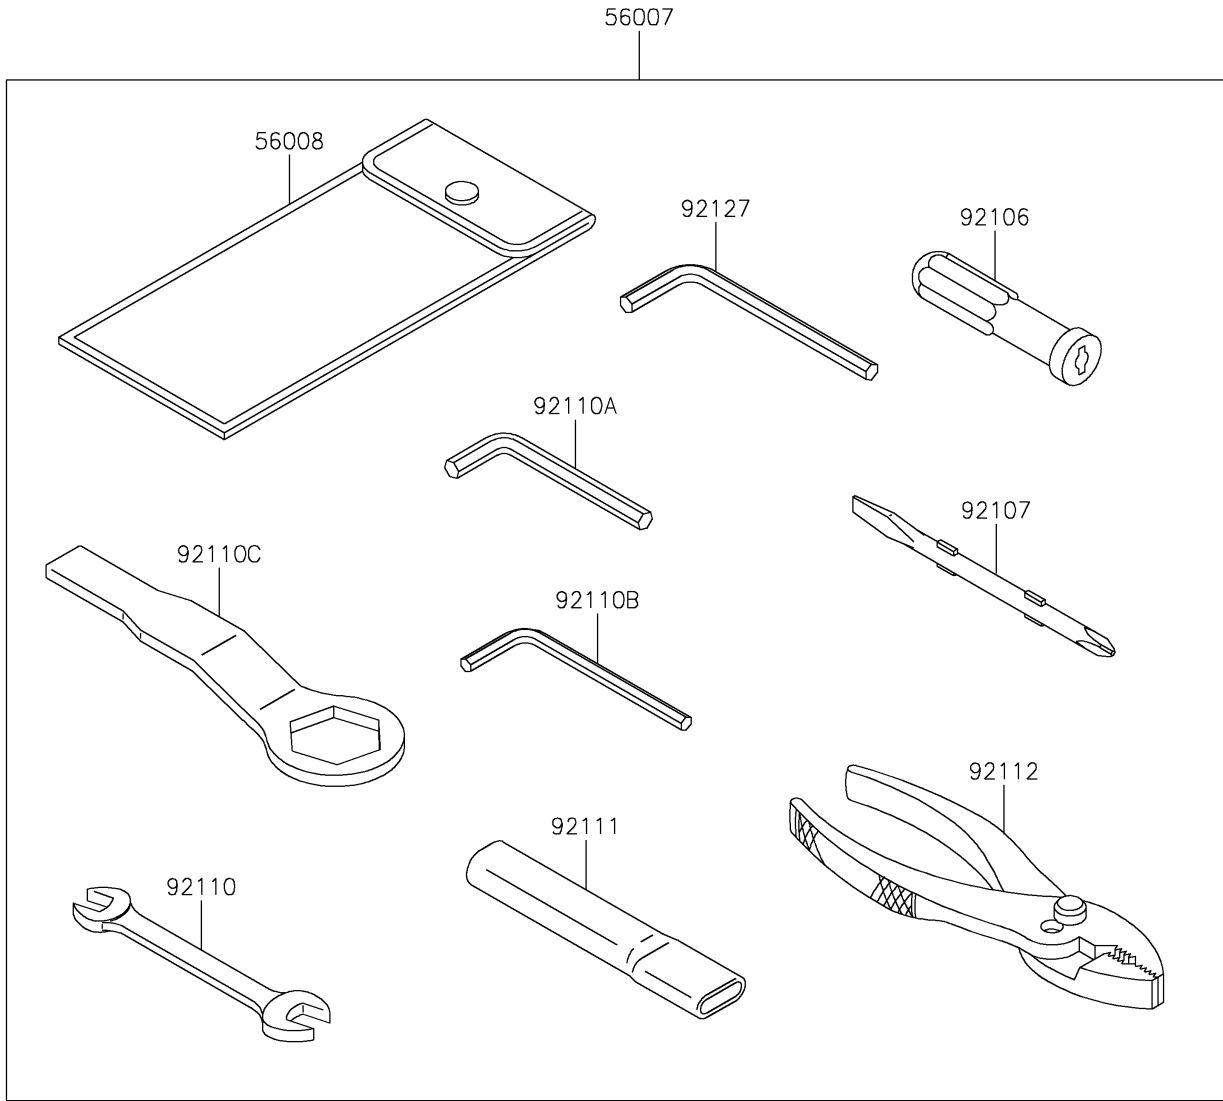

2016 Ninja ZX-6R ABS PARTS DIAGRAM

Owner's Tools

F2810

2016 Ninja ZX-6R ABS PARTS LIST

Owner's Tools

ITEM NAME	PART NUMBER	QUANTITY
TOOL-KIT (Ref # 56007)	56007-0115	1
BAG,TOOL (Ref # 56008)	56008-0036	1
GASKET-LIQUID,TB1211F,CLEAR (Ref # 92104)	92104-0004	1
GASKET-LIQUID,TB1216B,BLACK (Ref # 92104A)	92104-1064	1
GRIP-SCREW DRIVER (Ref # 92106)	92106-0004	1
TOOL-DRIVER,#2PHILLIPS&SLOT (Ref # 92107)	92107-0019	1
TOOL-WRENCH,OPEN END,10X12 (Ref # 92110)	92110-0564	1
TOOL-WRENCH,ALLEN,5MM (Ref # 92110A)	92110-0566	1
TOOL-WRENCH,ALLEN,4MM (Ref # 92110B)	92110-0567	1
TOOL-WRENCH,BOX END,32MM (Ref # 92110C)	92110-0568	1
TOOL-BAR,WRENCH (Ref # 92111)	92111-0008	1
TOOL-PLIERS (Ref # 92112)	92112-0007	1
TOOL-WRENCH,ALLEN,6MM (Ref # 92127)	92127-003	1