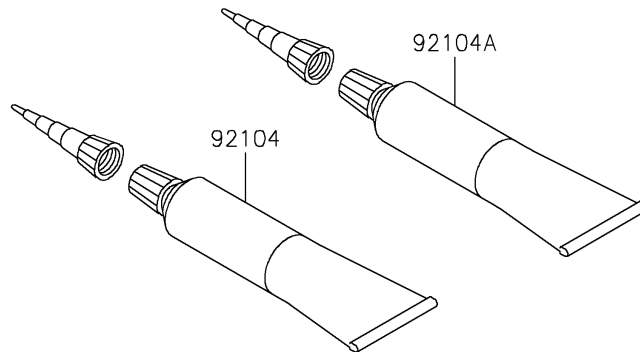

2016 Ninja ZX-6R ABS PARTS DIAGRAM

Owner's Tools

F2810

2016 Ninja ZX-6R ABS PARTS LIST

Owner's Tools

ITEM NAME	PART NUMBER	QUANTITY
TOOL-KIT (Ref # 56007)	56007-0115	1
BAG,TOOL (Ref # 56008)	56008-0036	1
GASKET-LIQUID,TB1211F,CLEAR (Ref # 92104)	92104-0004	1
GASKET-LIQUID,TB1216B,BLACK (Ref # 92104A)	92104-1064	1
GRIP-SCREW DRIVER (Ref # 92106)	92106-0004	1
TOOL-DRIVER,#2PHILLIPS&SLOT (Ref # 92107)	92107-0019	1
TOOL-WRENCH,OPEN END,10X12 (Ref # 92110)	92110-0564	1
TOOL-WRENCH,ALLEN,5MM (Ref # 92110A)	92110-0566	1
TOOL-WRENCH,ALLEN,4MM (Ref # 92110B)	92110-0567	1
TOOL-WRENCH,BOX END,32MM (Ref # 92110C)	92110-0568	1
TOOL-BAR,WRENCH (Ref # 92111)	92111-0008	1
TOOL-PLIERS (Ref # 92112)	92112-0007	1
TOOL-WRENCH,ALLEN,6MM (Ref # 92127)	92127-003	1