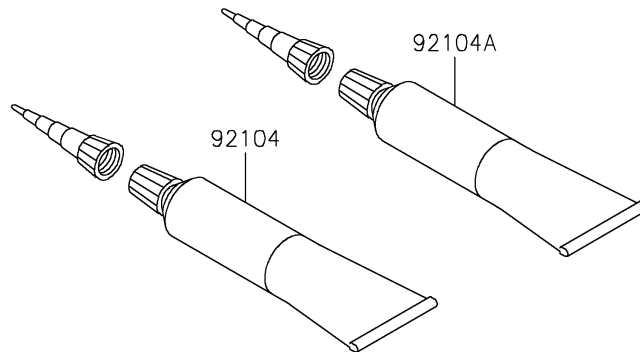

2016 Ninja ZX-6R ABS KRT Edition PARTS DIAGRAM

Owner's Tools

F2810

2016 Ninja ZX-6R ABS KRT Edition PARTS LIST

Owner's Tools

| ITEM NAME | PART NUMBER | QUANTITY |
|--|-------------|----------|
| TOOL-KIT (Ref # 56007) | 56007-0115 | 1 |
| BAG,TOOL (Ref # 56008) | 56008-0036 | 1 |
| GASKET-LIQUID,TB1211F,CLEAR (Ref # 92104) | 92104-0004 | 1 |
| GASKET-LIQUID,TB1216B,BLACK (Ref # 92104A) | 92104-1064 | 1 |
| GRIP-SCREW DRIVER (Ref # 92106) | 92106-0004 | 1 |
| TOOL-DRIVER,#2PHILLIPS&SLOT (Ref # 92107) | 92107-0019 | 1 |
| TOOL-WRENCH,OPEN END,10X12 (Ref # 92110) | 92110-0564 | 1 |
| TOOL-WRENCH,ALLEN,5MM (Ref # 92110A) | 92110-0566 | 1 |
| TOOL-WRENCH,ALLEN,4MM (Ref # 92110B) | 92110-0567 | 1 |
| TOOL-WRENCH,BOX END,32MM (Ref # 92110C) | 92110-0568 | 1 |
| TOOL-BAR,WRENCH (Ref # 92111) | 92111-0008 | 1 |
| TOOL-PLIERS (Ref # 92112) | 92112-0007 | 1 |
| TOOL-WRENCH,ALLEN,6MM (Ref # 92127) | 92127-003 | 1 |