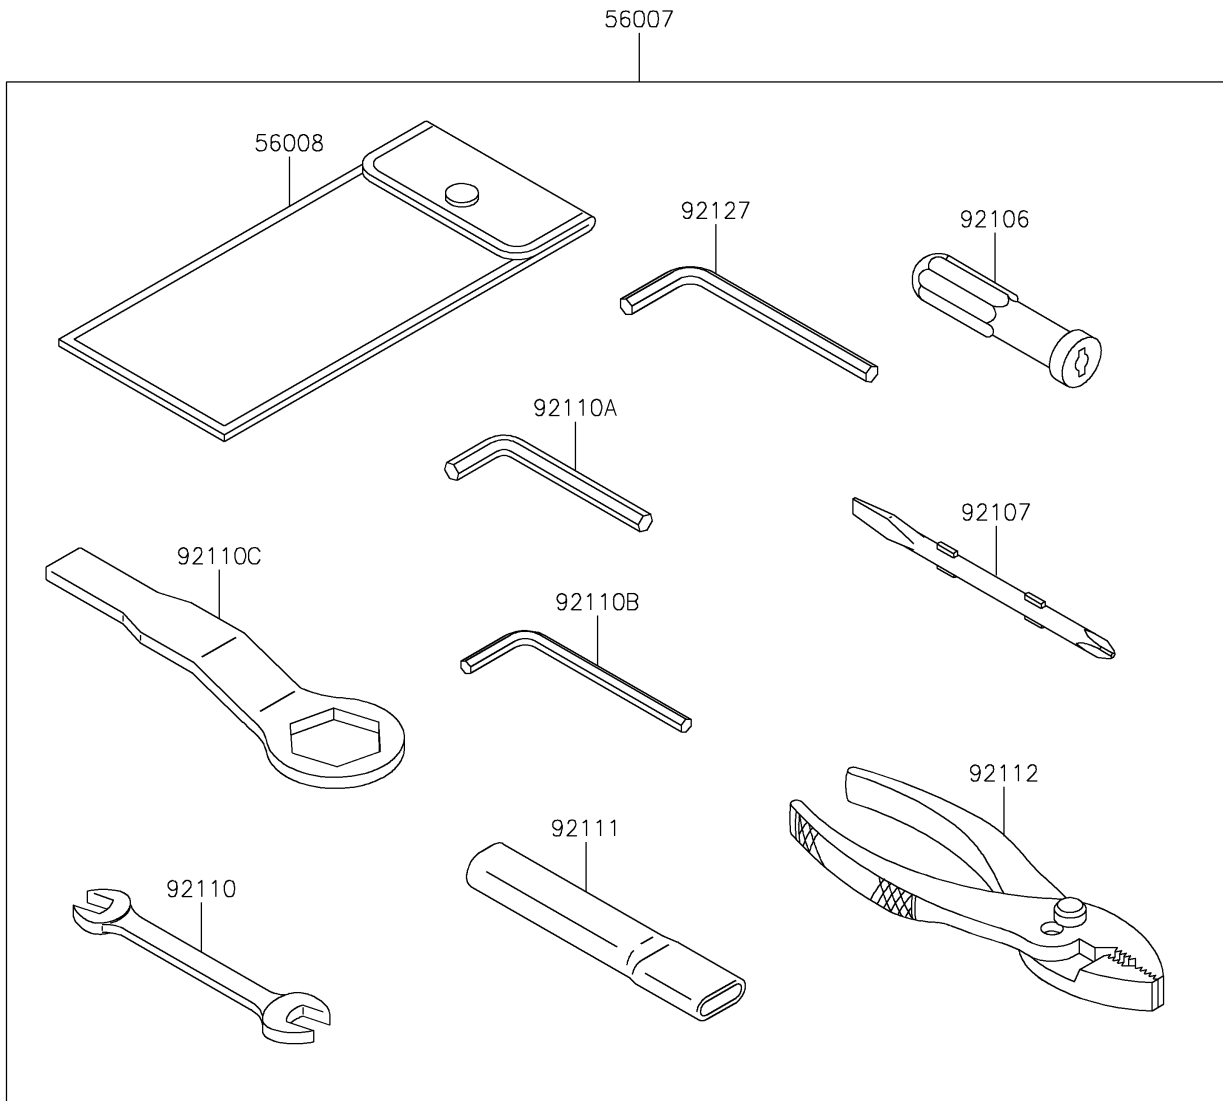

2016 Ninja ZX-6R ABS KRT Edition PARTS DIAGRAM

Owner's Tools

F2810

2016 Ninja ZX-6R ABS KRT Edition PARTS LIST

Owner's Tools

| ITEM NAME | PART NUMBER | QUANTITY |
|--|-------------|----------|
| TOOL-KIT (Ref # 56007) | 56007-0115 | 1 |
| BAG,TOOL (Ref # 56008) | 56008-0036 | 1 |
| GASKET-LIQUID,TB1211F,CLEAR (Ref # 92104) | 92104-0004 | 1 |
| GASKET-LIQUID,TB1216B,BLACK (Ref # 92104A) | 92104-1064 | 1 |
| GRIP-SCREW DRIVER (Ref # 92106) | 92106-0004 | 1 |
| TOOL-DRIVER,#2PHILLIPS&SLOT (Ref # 92107) | 92107-0019 | 1 |
| TOOL-WRENCH,OPEN END,10X12 (Ref # 92110) | 92110-0564 | 1 |
| TOOL-WRENCH,ALLEN,5MM (Ref # 92110A) | 92110-0566 | 1 |
| TOOL-WRENCH,ALLEN,4MM (Ref # 92110B) | 92110-0567 | 1 |
| TOOL-WRENCH,BOX END,32MM (Ref # 92110C) | 92110-0568 | 1 |
| TOOL-BAR,WRENCH (Ref # 92111) | 92111-0008 | 1 |
| TOOL-PLIERS (Ref # 92112) | 92112-0007 | 1 |
| TOOL-WRENCH,ALLEN,6MM (Ref # 92127) | 92127-003 | 1 |