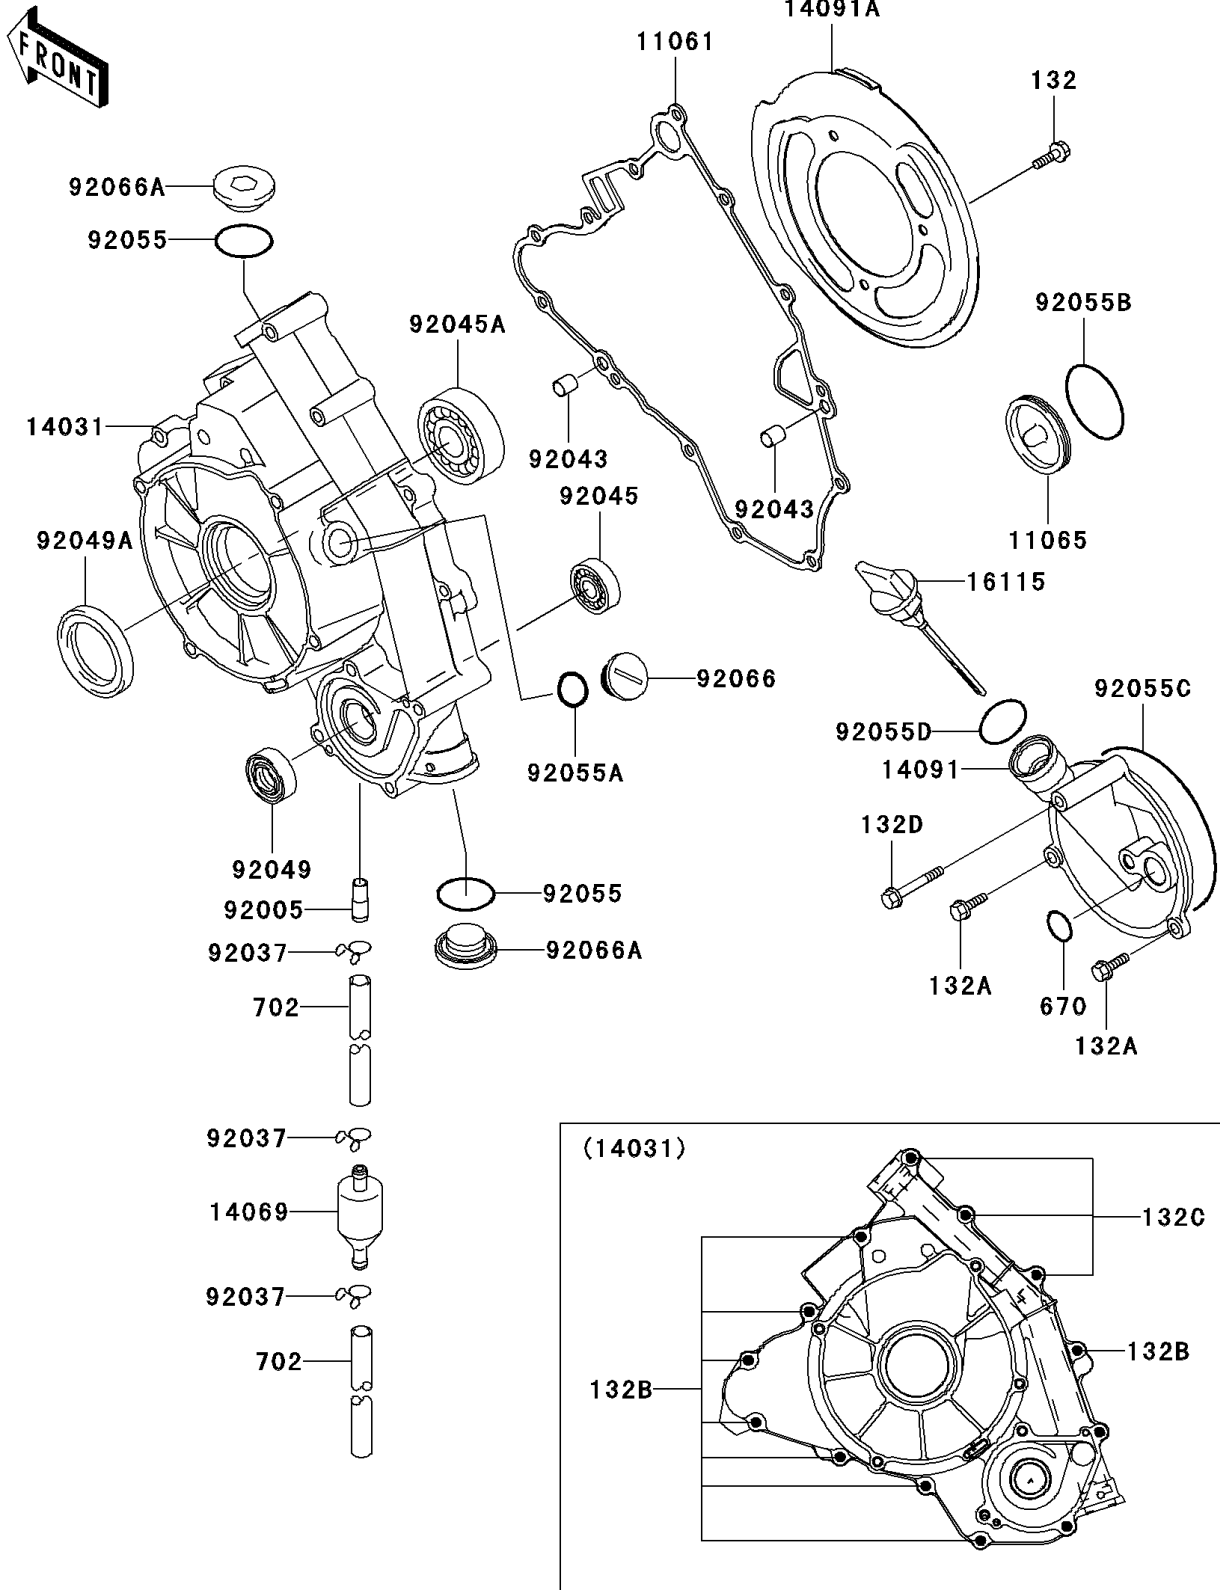

2003 Prairie 650 4X4 Advantage Classic PARTS DIAGRAM

Engine Cover(s)

E1431

2003 Prairie 650 4X4 Advantage Classic PARTS LIST

Engine Cover(s)

ITEM NAME	PART NUMBER	QUANTITY
BOLT-FLANGED-SMALL (Ref # 132)	132Y0612	3
BOLT-FLANGED-SMALL (Ref # 132A)	132Y0620	2
BOLT-FLANGED-SMALL (Ref # 132B)	132Y0630	8
BOLT-FLANGED-SMALL (Ref # 132C)	132Y0655	3
BOLT-FLANGED-SMALL (Ref # 132D)	132Y0665	1
O RING (Ref # 670)	670D2018	1
TUBE-RUBBER (Ref # 702)	702A07035	2
GASKET (Ref # 11061)	11061-1119	1
CAP (Ref # 11065)	11065-1151	1
COVER-GENERATOR (Ref # 14031)	14031-0005	1
BREATHER (Ref # 14069)	14069-1051	1
COVER (Ref # 14091)	14091-1365	1
COVER,BELT CONVERTER (Ref # 14091A)	14091-1571	1
CAP-OIL FILLER (Ref # 16115)	16115-1072	1
FITTING (Ref # 92005)	92005-1369	1
CLAMP,TUBE (Ref # 92037)	92037-147	3
PIN,6.2X8X14 (Ref # 92043)	92043-1263	2
BEARING-BALL,6901 (Ref # 92045)	92045-1246	1
BEARING-BALL (Ref # 92045A)	92045-1403	1
SEAL-OIL,AC037AE0 (Ref # 92049)	92049-1228	1
SEAL-OIL (Ref # 92049A)	92049-1576	1
RING-O,25.7X2.4 (Ref # 92055)	92055-1136	2
RING-O (Ref # 92055A)	92055-1146	1
RING-O,44.7X2.4 (Ref # 92055B)	92055-1279	1
RING-O (Ref # 92055C)	92055-1632	1
RING-O (Ref # 92055D)	92055-2064	1
PLUG,COVER (Ref # 92066)	92066-0011	1
PLUG,25X8 (Ref # 92066A)	92066-0012	2