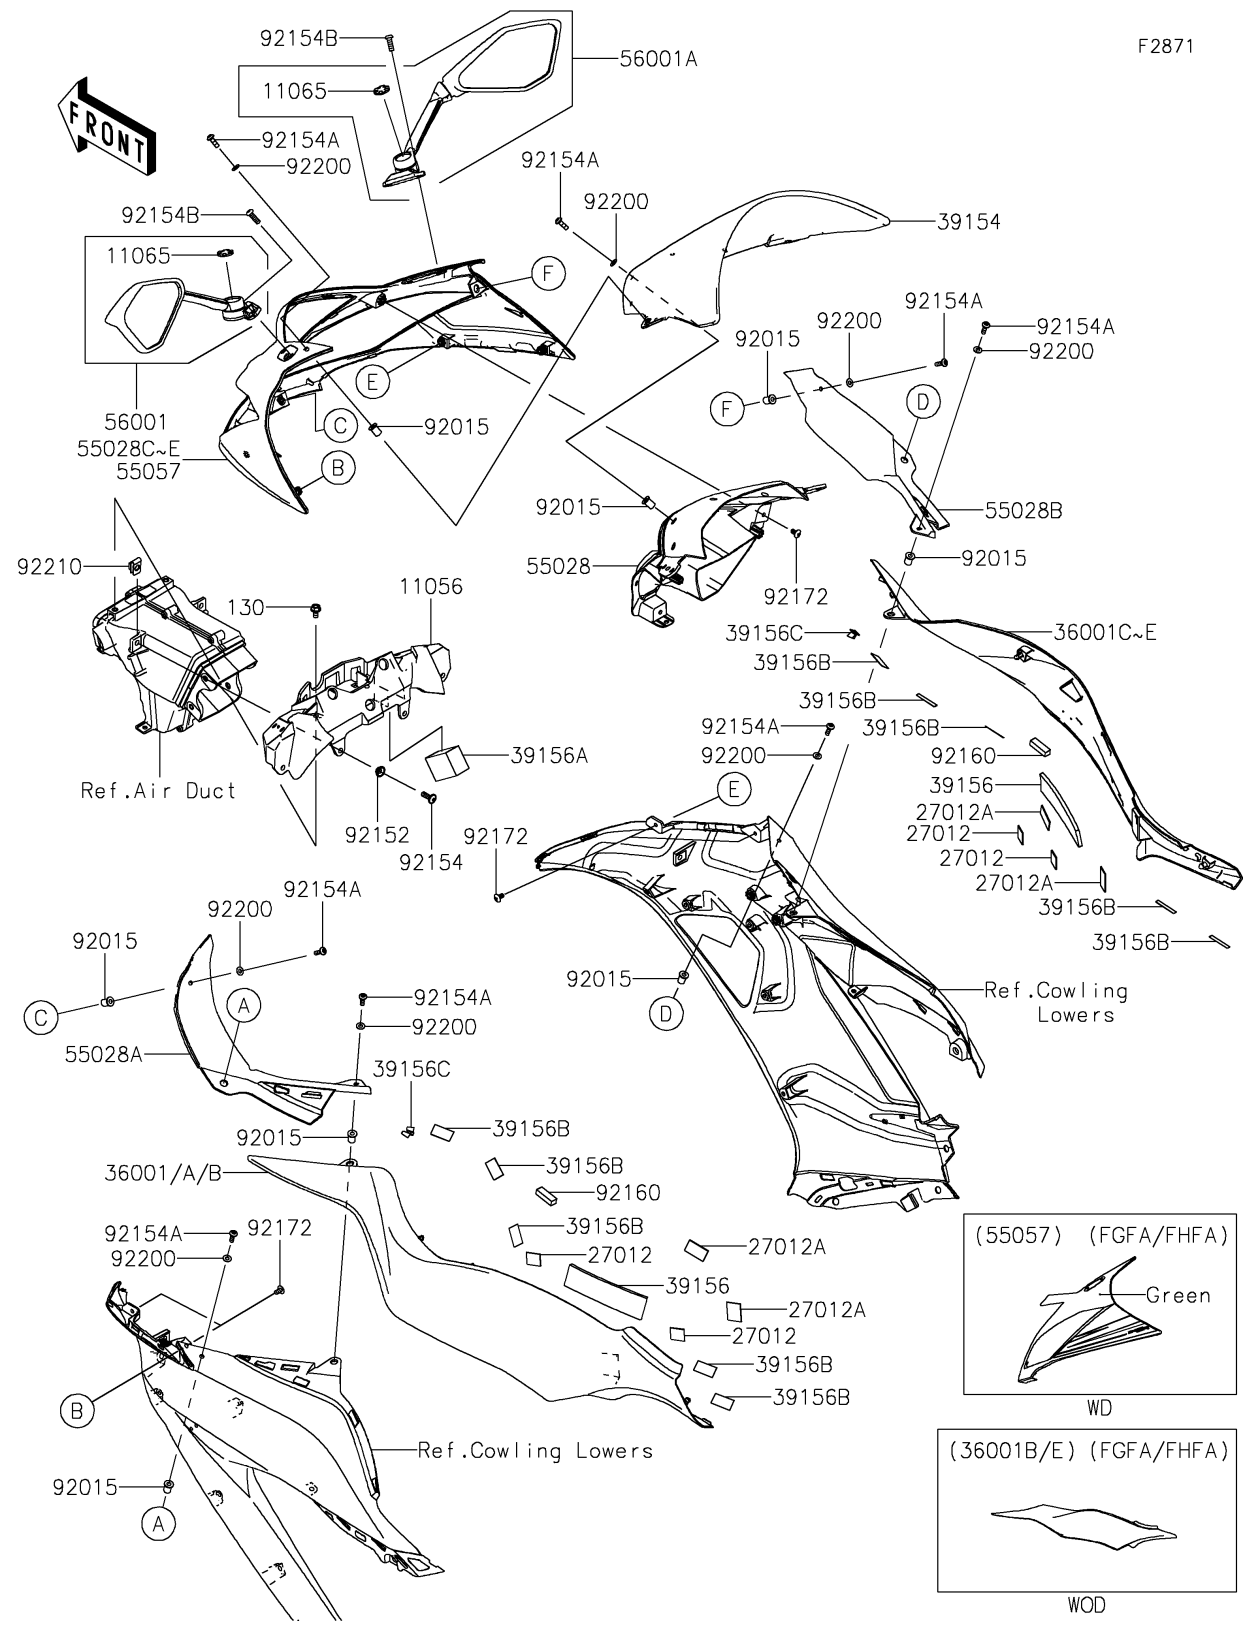

2016 Ninja ZX-6R ABS KRT Edition PARTS DIAGRAM

Cowling

F2871

2016 Ninja ZX-6R ABS KRT Edition PARTS LIST

Cowling

ITEM NAME	PART NUMBER	QUANTITY
BRACKET,METER (Ref # 11056)	11056-1959	1
CAP,MIRROR (Ref # 11065)	11065-0945	2
BOLT-FLANGED,6X12 (Ref # 130)	130BB0612	2
HOOK,20X20X3.0 (Ref # 27012)	27012-0742	4
HOOK (Ref # 27012A)	27012-0751	4
COVER-SIDE,LH,EBONY (Ref # 36001B)	36001-0594-H8	1
COVER-SIDE,RH,EBONY (Ref # 36001E)	36001-0595-H8	1
WINDSHIELD (Ref # 39154)	39154-0030	1
PAD (Ref # 39156)	39156-0536	2
PAD,35X25X50 (Ref # 39156A)	39156-0976	1
PAD,15X30X0.2 (Ref # 39156B)	39156-0979	10
PAD,10X30X0.2 (Ref # 39156C)	39156-0980	2
COWLING,UPP,CNT (Ref # 55028)	55028-0443	1
COWLING,INNER,LH (Ref # 55028A)	55028-0454	1
COWLING,INNER,RH (Ref # 55028B)	55028-0455	1
COWLING,UPP,L.GREEN (Ref # 55057)	55057-5127-777	1
MIRROR-ASSY,LH (Ref # 56001)	56001-0245	1
MIRROR-ASSY,RH (Ref # 56001A)	56001-0246	1
NUT,WELL,5MM (Ref # 92015)	92015-1757	12
COLLAR (Ref # 92152)	92152-0224	2
BOLT,SOCKET,6X18 (Ref # 92154)	92154-0139	2
BOLT,SOCKET,5X16 (Ref # 92154A)	92154-0209	12
BOLT,SOCKET,6X22 (Ref # 92154B)	92154-0402	4
DAMPER (Ref # 92160)	92160-1183	2
SCREW,TAPPING,5X10 (Ref # 92172)	92172-0262	6
WASHER,NYLONE,5.3X11.5X0.5 (Ref # 92200)	92200-0006	12
NUT (Ref # 92210)	92210-0130	2