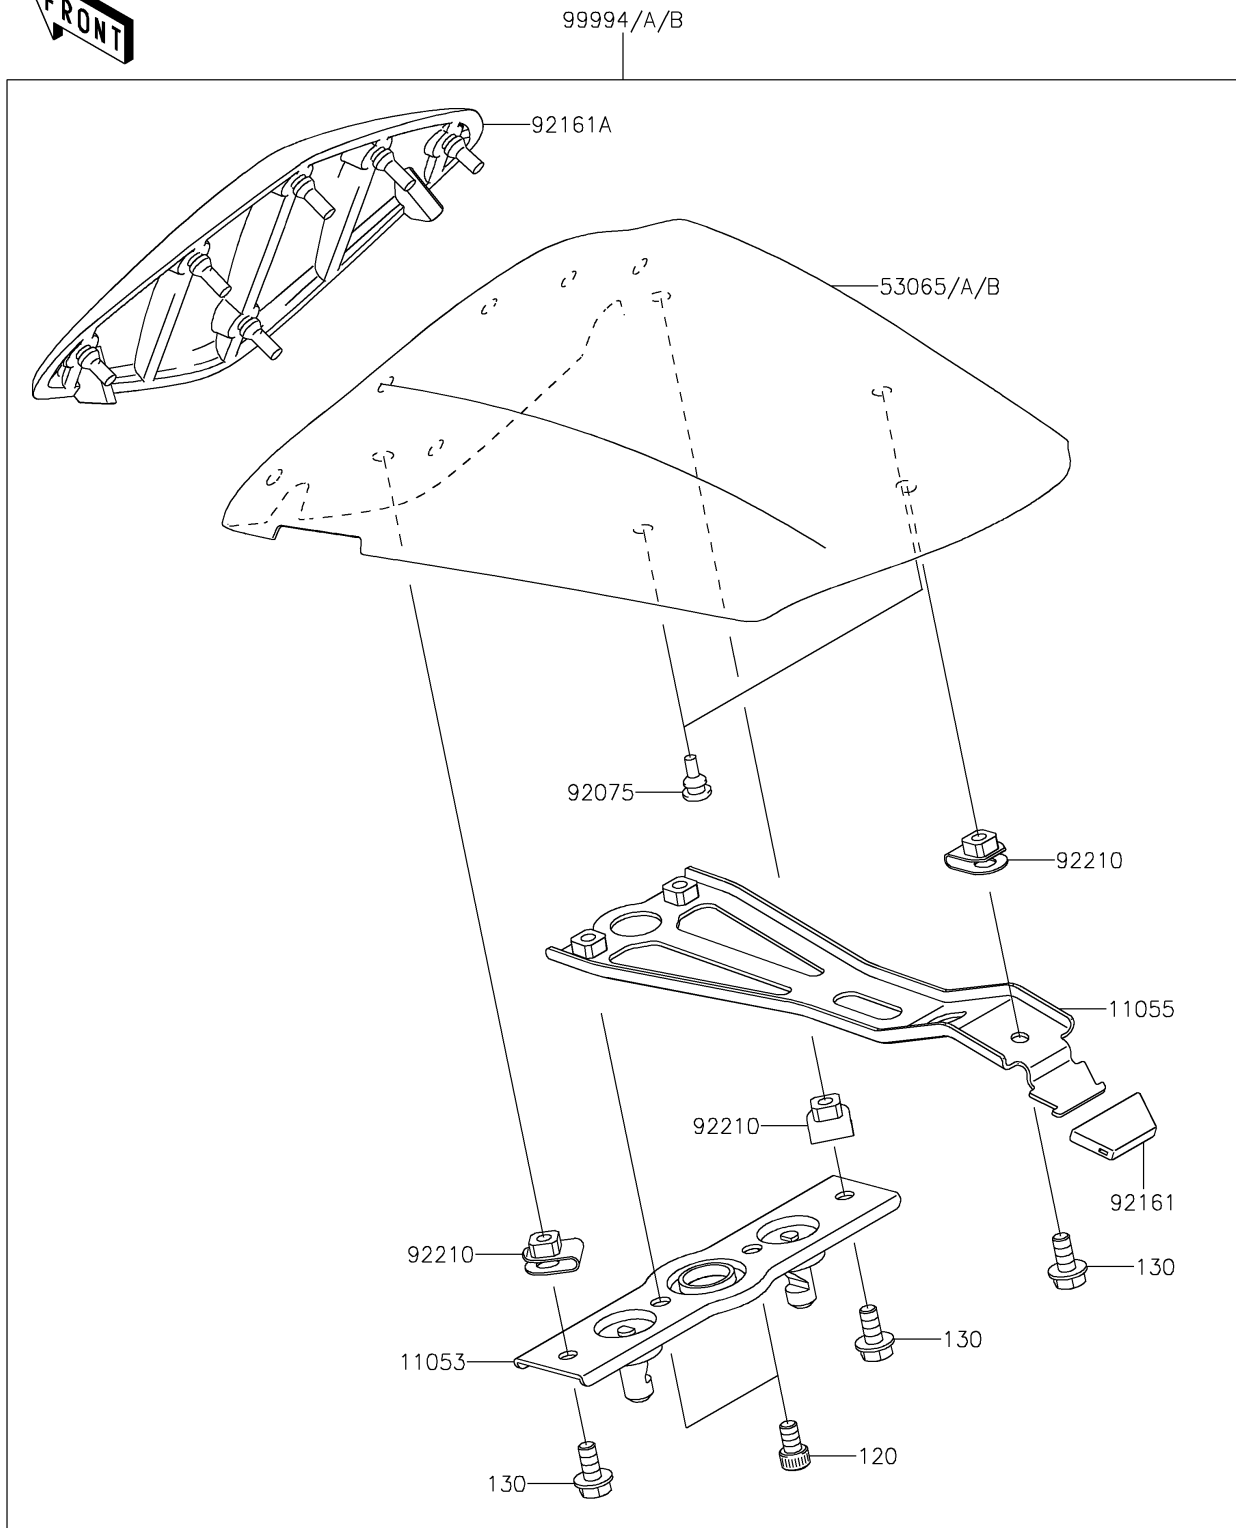

2016 Ninja ZX-6R ABS PARTS DIAGRAM

Accessory(Single Seat Cover)

F2910

2016 Ninja ZX-6R ABS PARTS LIST

Accessory(Single Seat Cover)

| ITEM NAME | PART NUMBER | QUANTITY |
|---|----------------|----------|
| BRACKET,SEAT LOCK STRIKER (Ref # 11053) | 11053-0386 | 1 |
| BRACKET,SEAT COVER (Ref # 11055) | 11055-0871 | 1 |
| BOLT-SOCKET,6X10 (Ref # 120) | 120CA0610 | 2 |
| BOLT-FLANGED,6X14 (Ref # 130) | 130BA0614 | 3 |
| COVER SEAT,F.EBONY (Ref # 53065) | 53065-0022-45L | 1 |
| DAMPER,6X10X15 (Ref # 92075) | 92075-1808 | 2 |
| DAMPER (Ref # 92161) | 92161-0629 | 1 |
| DAMPER,SEAT COVER (Ref # 92161A) | 92161-0697 | 1 |
| NUT,6MM (Ref # 92210) | 92210-0277 | 3 |
| KIT,SINGLE SEAT COVER,F.EBONY (Ref # 99994) | 99994-0351-45L | 1 |