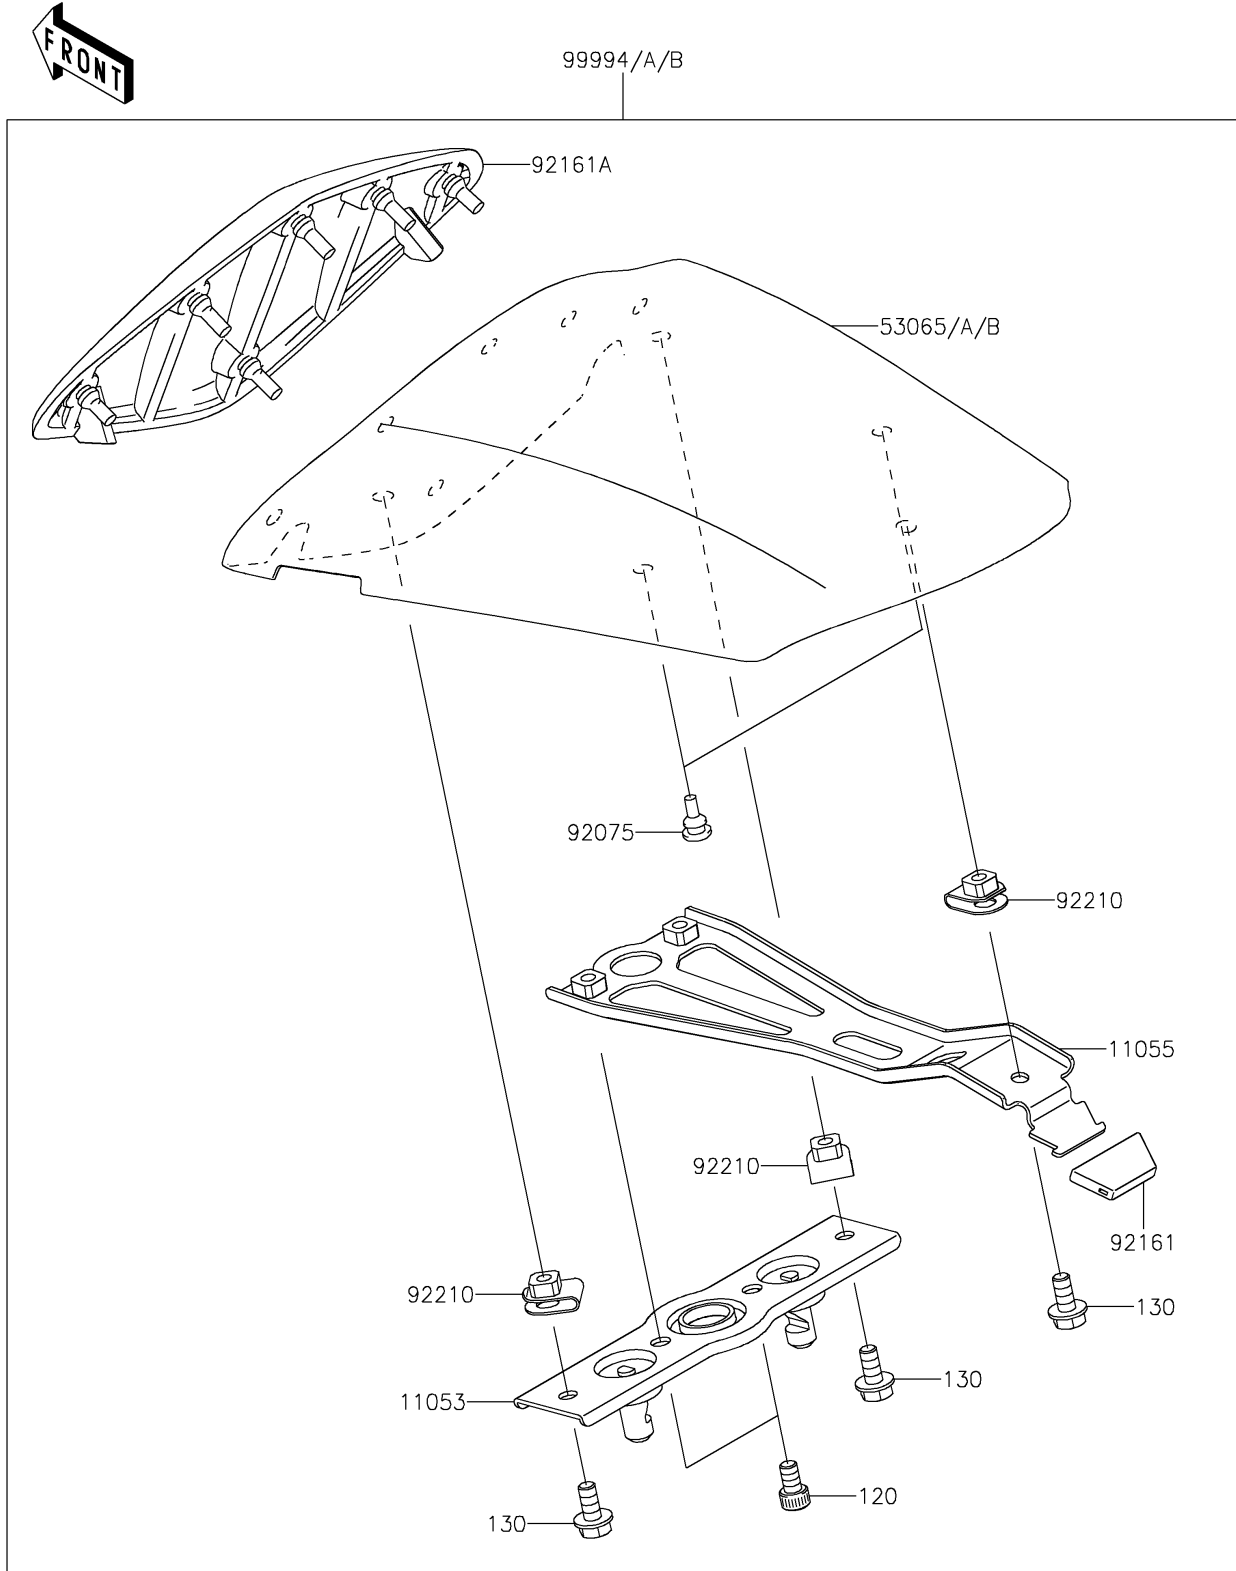

2017 NINJA® ZX™ -6R ABS PARTS DIAGRAM

Accessory(Single Seat Cover)

F2910

2017 NINJA® ZX™-6R ABS PARTS LIST

Accessory(Single Seat Cover)

ITEM NAME	PART NUMBER	QUANTITY
BRACKET,SEAT LOCK STRIKER (Ref # 11053)	11053-0386	1
BRACKET,SEAT COVER (Ref # 11055)	11055-0871	1
BOLT-SOCKET,6X10 (Ref # 120)	120CA0610	2
BOLT-FLANGED,6X14 (Ref # 130)	130BA0614	3
COVER SEAT,P.B.WHITE (Ref # 53065A)	53065-0022-54X	1
DAMPER,6X10X15 (Ref # 92075)	92075-1808	2
DAMPER (Ref # 92161)	92161-0629	1
DAMPER,SEAT COVER (Ref # 92161A)	92161-0697	1
NUT,6MM (Ref # 92210)	92210-0277	3
KIT,SINGLE SEAT COVER,P.B.WHT (Ref # 99994A)	99994-0351-54X	1