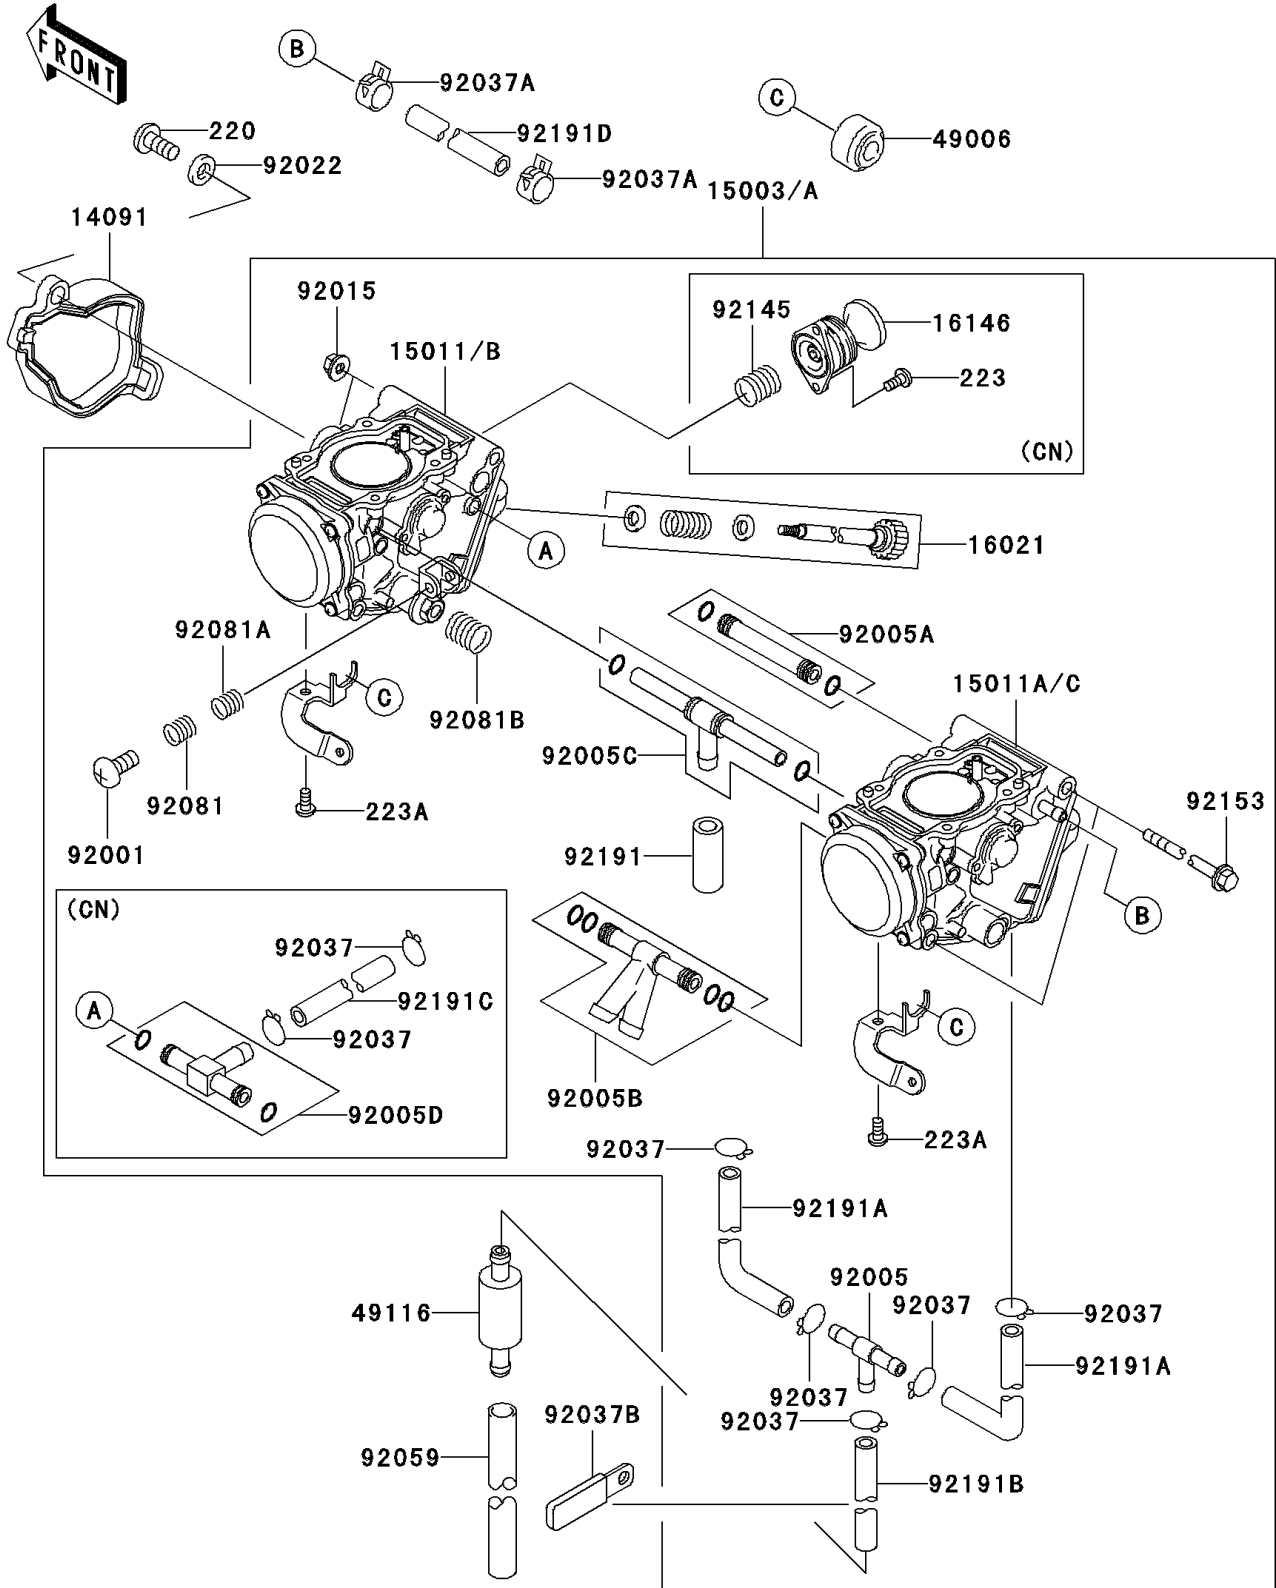

2003 Prairie 650 4X4 Advantage Classic PARTS DIAGRAM

Carburetor

E1611

2003 Prairie 650 4X4 Advantage Classic PARTS LIST

Carburetor

ITEM NAME	PART NUMBER	QUANTITY
COVER,THROTTLE CABLE (Ref # 14091)	14091-1196	1
SCREW-THROTTLE STOP (Ref # 16021)	16021-1238	1
BOOT,STARTER CABLE (Ref # 49006)	49006-1353	2
VALVE-ASSY (Ref # 49116)	49116-1126	1
BOLT,THROTTLE ADJUST (Ref # 92001)	92001-1998	1
FITTING,FUEL,T-TYPE (Ref # 92005)	92005-1112	1
FITTING (Ref # 92005A)	92005-1375	1
FITTING (Ref # 92005B)	92005-1376	1
FITTING (Ref # 92005C)	92005-1385	1
NUT,FLANGED,5MM (Ref # 92015)	92015-1259	2
WASHER,5.2X13X1 (Ref # 92022)	92022-1380	1
CLAMP,TUBE (Ref # 92037A)	92037-1505	2
CLAMP,L=45 (Ref # 92037B)	92037-1539	1
TUBE,7X10X100 (Ref # 92059)	92059-1736	1
SPRING,THROTTLE ADJUST UPP (Ref # 92081)	92081-1620	1
SPRING,THROTTLE ADJUST LWR (Ref # 92081A)	92081-1621	1
SPRING,THROTTLE ADJUST CNT (Ref # 92081B)	92081-1622	1
BOLT,5X143 (Ref # 92153)	92153-1068	2
TUBE,7X11X25 (Ref # 92191)	92191-1672	1
TUBE,4.5X8X65 (Ref # 92191A)	92191-1673	2
SCREW-PAN-CROS (Ref # 220)	220B0408	1
SCREW-PAN-WS-CROS (Ref # 223A)	223D0408	2
TUBE,4.5X8X420 (Ref # 92191B)	92191-1674	1
TUBE,5.3X10.3X200 (Ref # 92191D)	92191-1694	1
CARBURETOR-ASSY (Ref # 15003)	15003-1755	1
CARBURETOR-ASSY (Ref # 15003A)	15003-1756	1
CARBURETOR,FR (Ref # 15011)	15011-1991	1
CARBURETOR,RR (Ref # 15011A)	15011-1992	1
CARBURETOR,FR (Ref # 15011B)	15011-1993	1

2003 Prairie 650 4X4 Advantage Classic PARTS LIST

Carburetor

ITEM NAME	PART NUMBER	QUANTITY
CARBURETOR,RR (Ref # 15011C)	15011-1994	1
COVER-ASSY,PRIMING (Ref # 16146)	16146-1225	1
FITTING (Ref # 92005D)	92005-1393	1
CLAMP,TUBE (Ref # 92037)	92037-1201	5
CLAMP,TUBE (Ref # 92037)	92037-1201	7
SPRING,PRIMING (Ref # 92145)	92145-1451	1
SCREW-PAN-WS-CROS (Ref # 223)	223C0412	2
TUBE,4.5X8.5X35 (Ref # 92191C)	92191-1676	1