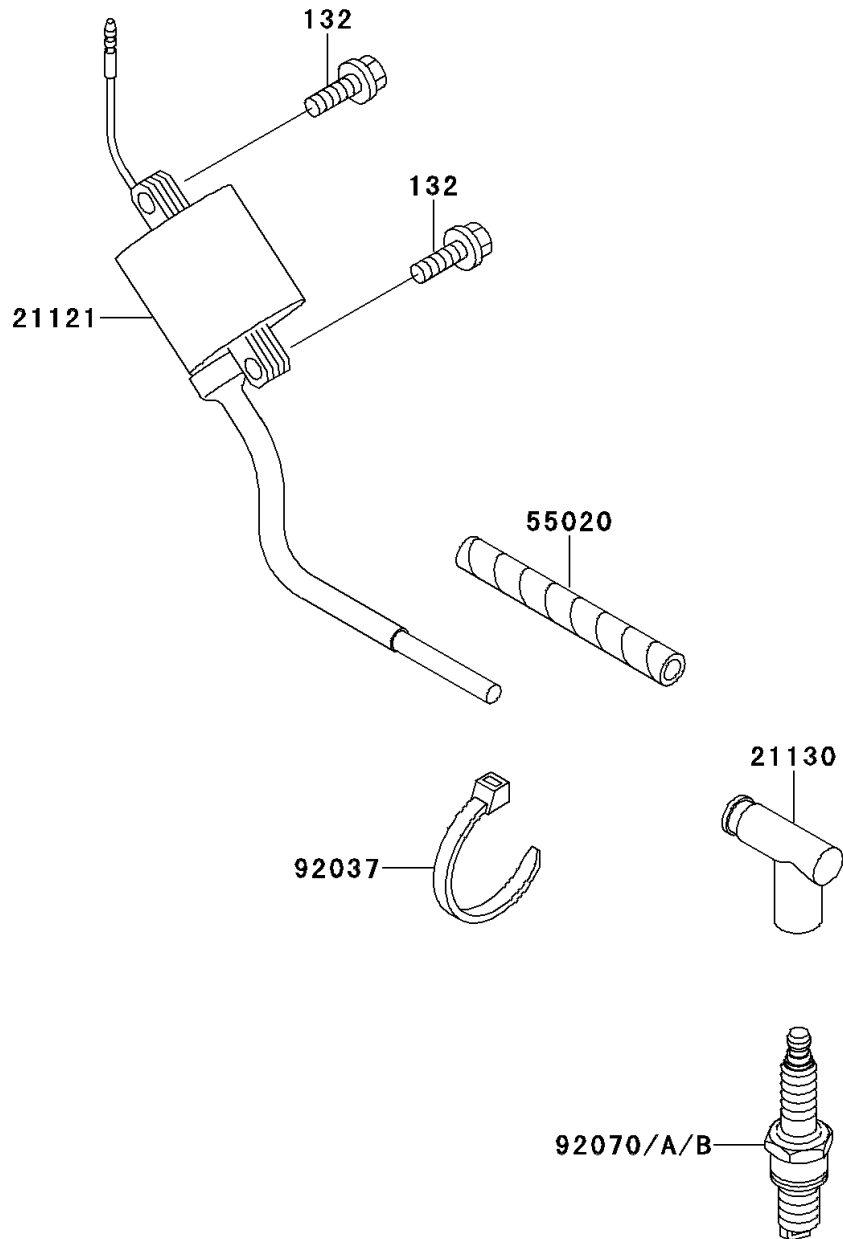

1993 KX250 PARTS DIAGRAM

Ignition Coil

E1830

1993 KX250 PARTS LIST

Ignition Coil

ITEM NAME	PART NUMBER	QUANTITY
BOLT-FLANGED-SMALL (Ref # 132)	132G0618	2
COIL-IGNITION (Ref # 21121)	21121-1200	1
CAP-SPARK PLUG (Ref # 21130)	21130-1072	1
GUARD (Ref # 55020)	55020-1424	1
CLAMP (Ref # 92037)	92037-1173	1
PLUG-SPARK,R6252E-9(NGK) (Ref # 92070)	92070-1197	1
PLUG-SPARK,R6254E-9(NGK) (Ref # 92070A)	92070-1198	1
PLUG-SPARK,R4630A-9(NGK) (Ref # 92070B)	92070-1206	1