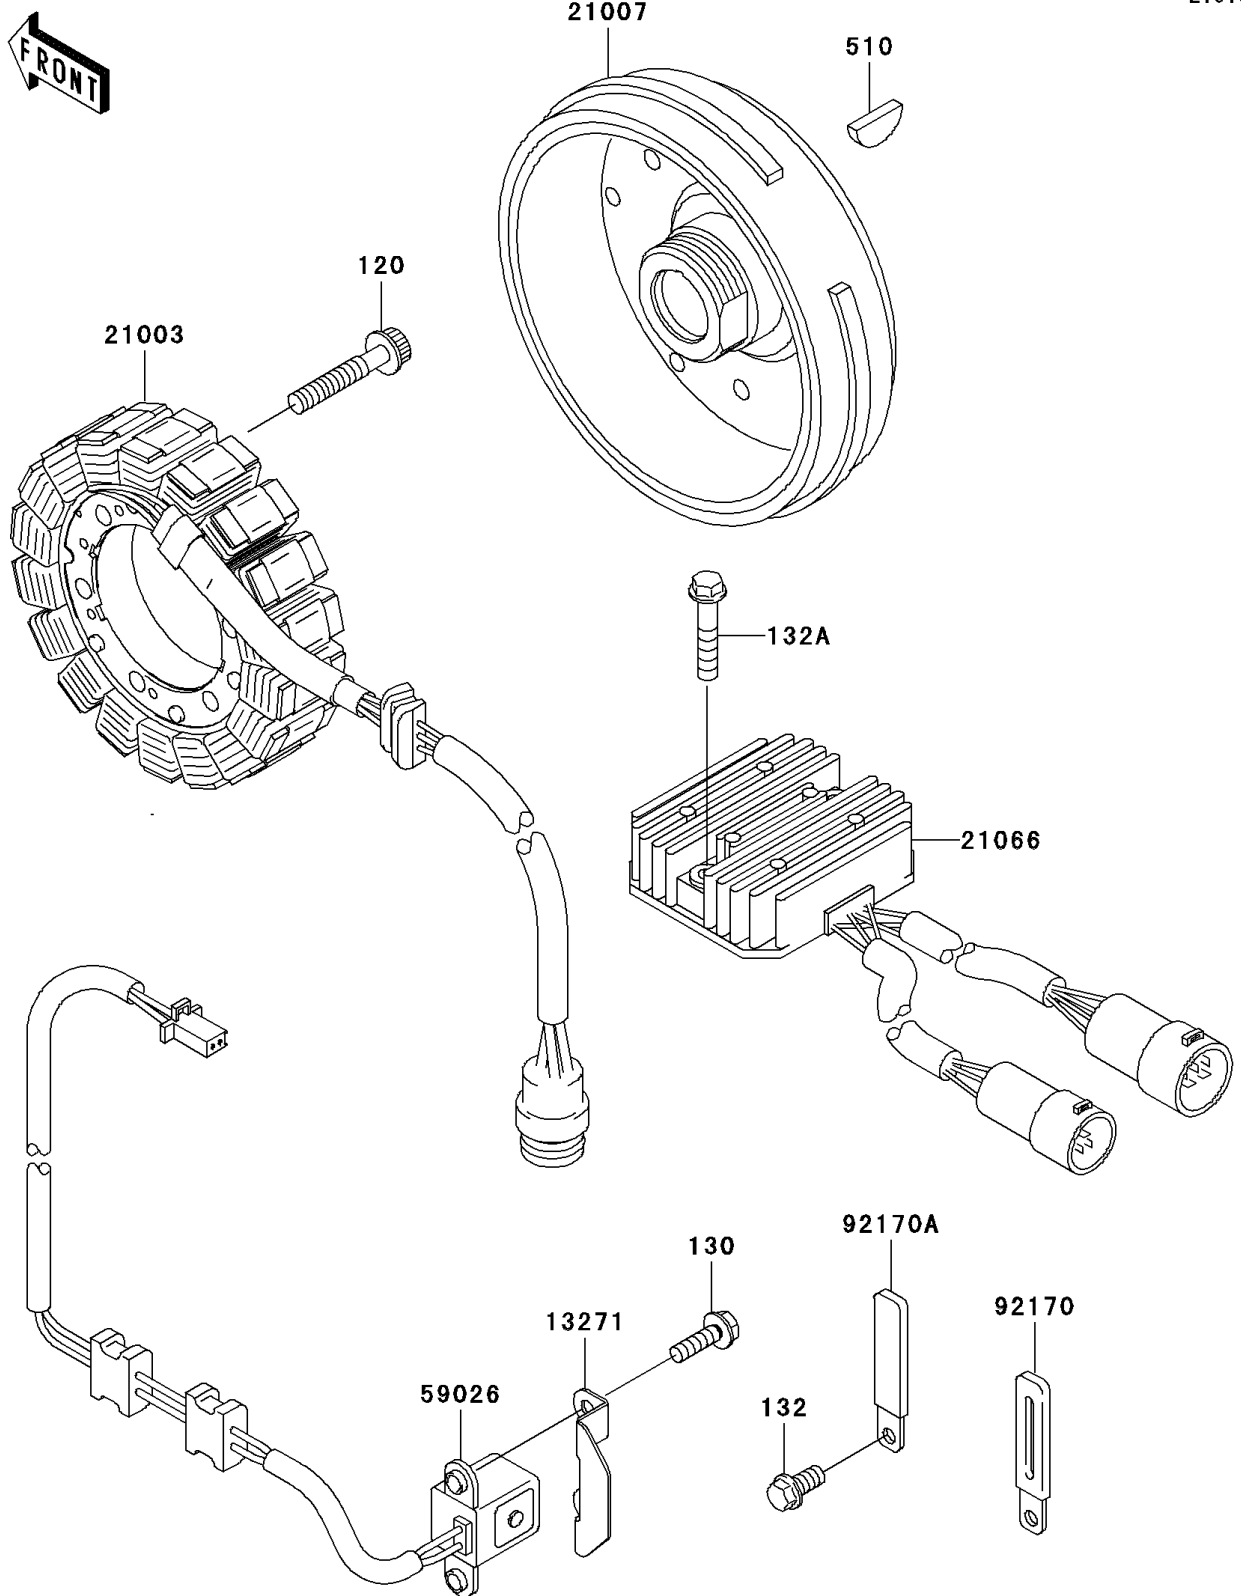

# 2003 Prairie 650 4X4 Advantage Classic PARTS DIAGRAM

Generator

E1810

## 2003 Prairie 650 4X4 Advantage Classic PARTS LIST

### Generator

ITEM NAME	PART NUMBER	QUANTITY
BOLT-SOCKET,6X28 (Ref # 120)	120P0628	3
BOLT-FLANGED (Ref # 130)	130G0516	2
BOLT-FLANGED-SMALL (Ref # 132)	132Y0612	1
BOLT-FLANGED-SMALL (Ref # 132A)	132Y0630	2
KEY-WOODRUFF (Ref # 510)	510A4200	1
PLATE (Ref # 13271)	13271-1369	1
STATOR (Ref # 21003)	21003-1359	1
ROTOR (Ref # 21007)	21007-1367	1
REGULATOR-VOLTAGE (Ref # 21066)	21066-1112	1
COIL-PULSING (Ref # 59026)	59026-1159	1
CLAMP (Ref # 92170)	92170-1514	1
CLAMP (Ref # 92170A)	92170-1925	1