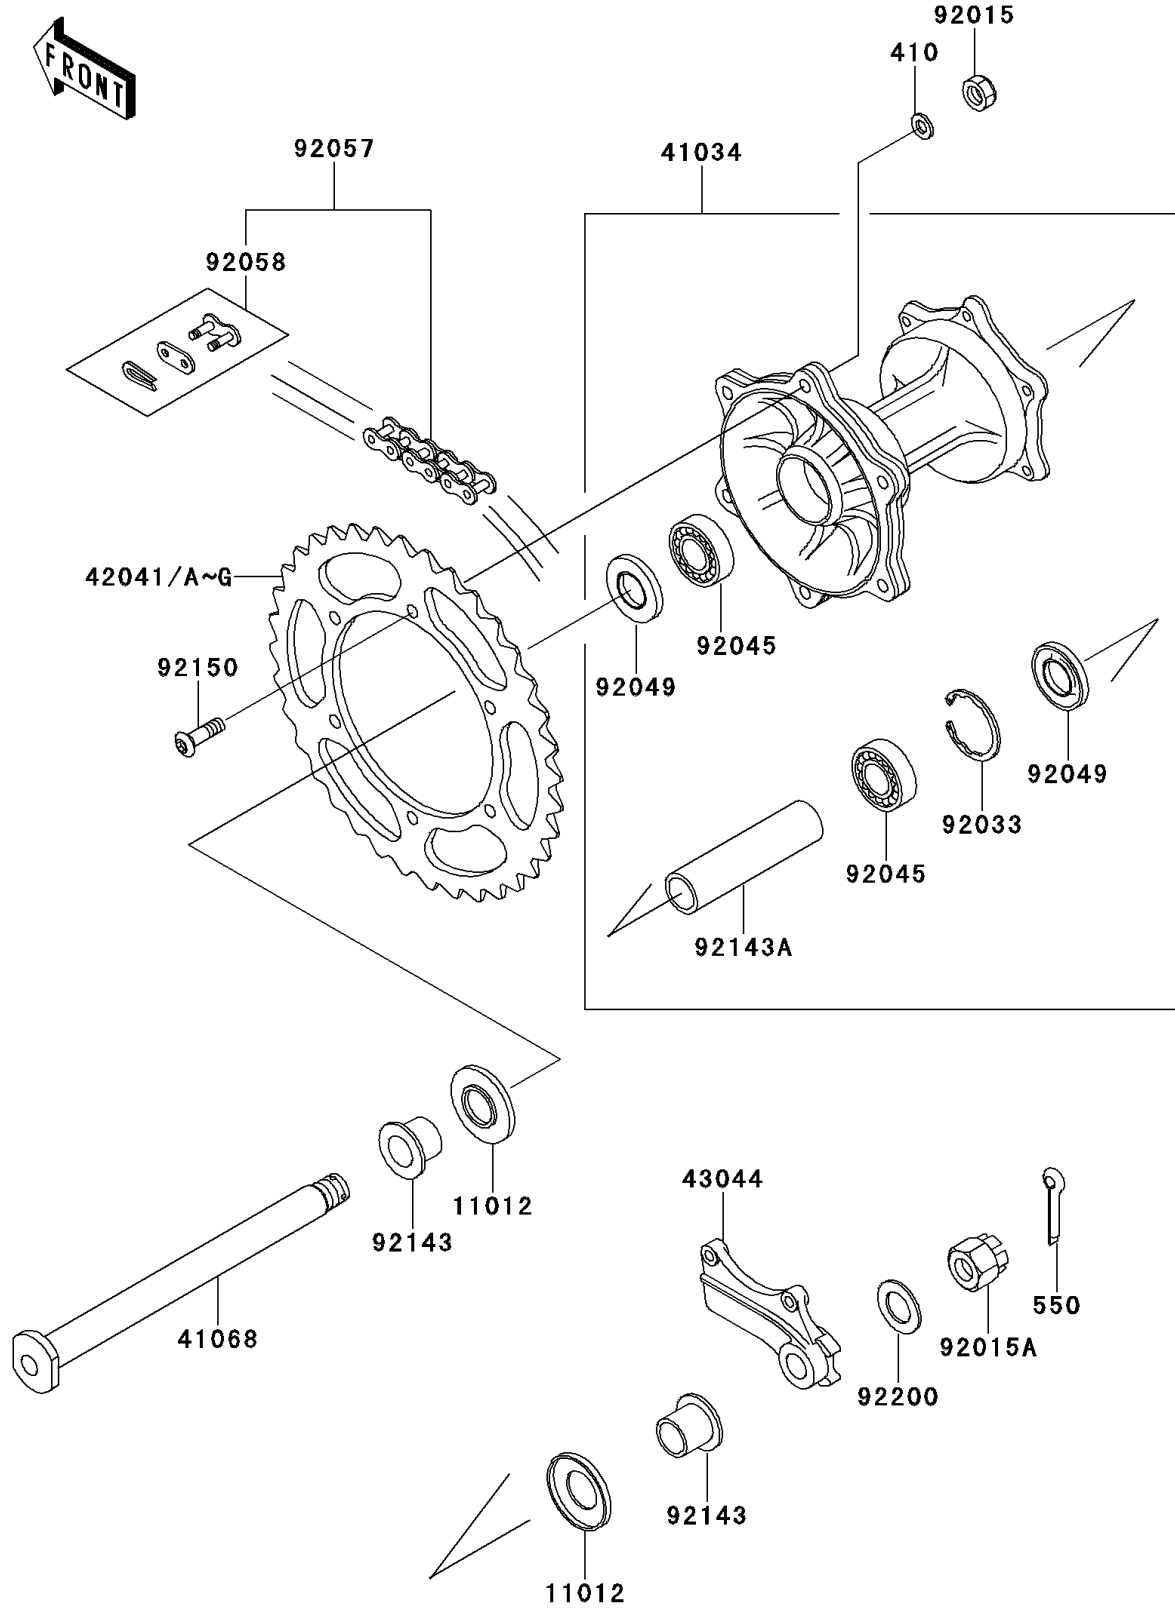

1993 KX250 PARTS DIAGRAM

Rear Hub

F2240

1993 KX250 PARTS LIST

Rear Hub

ITEM NAME	PART NUMBER	QUANTITY
CAP,AXLE (Ref # 11012)	11012-1581	2
WASHER-PLAIN-SMALL,8MM (Ref # 410)	410B0800	6
DRUM-ASSY,REAR BRAKE (Ref # 41034)	41034-1205	1
AXLE,RR (Ref # 41068)	41068-1343	1
SPROCKET-HUB,51T,AL (Ref # 42041)	42041-1104	1
SPROCKET-HUB,50T,AL (Ref # 42041A)	42041-1255	1
SPROCKET-HUB,49T,AL (Ref # 42041B)	42041-1256	1
SPROCKET-HUB,48T,AL (Ref # 42041C)	42041-1257	1
SPROCKET-HUB,47T,AL (Ref # 42041D)	42041-1258	1
SPROCKET-HUB,48T (Ref # 42041E)	42041-1383	1
SPROCKET-HUB,49T (Ref # 42041F)	42041-1384	1
SPROCKET-HUB,50T (Ref # 42041G)	42041-1408	1
HOLDER-COMP-CALIPER (Ref # 43044)	43044-1092	1
PIN-COTTER,3.0X25 (Ref # 550)	550D3025	1
NUT,8MM (Ref # 92015)	92015-1432	6
NUT,CASTLE,18MM (Ref # 92015A)	92015-1885	1
RING-SNAP,42MM (Ref # 92033)	92033-1041	1
BEARING-BALL,6004X8JRLX2/3A (Ref # 92045)	92045-1239	2
SEAL-OIL,BJNC2 25425 (Ref # 92049)	92049-1203	2
CHAIN,DRIVE,DID520DSX114L (Ref # 92057)	92057-1317	1
JOINT-CHAIN,DRIVE (Ref # 92058)	92058-1068	1
COLLAR,RR AXLE,L=20 (Ref # 92143)	92143-1356	2
COLLAR,RR BRAKE DRUM,L=105 (Ref # 92143A)	92143-1402	1
BOLT,SOCKET,8X28 (Ref # 92150)	92150-1196	6
WASHER,18.5X32X2.3 (Ref # 92200)	92200-1149	1