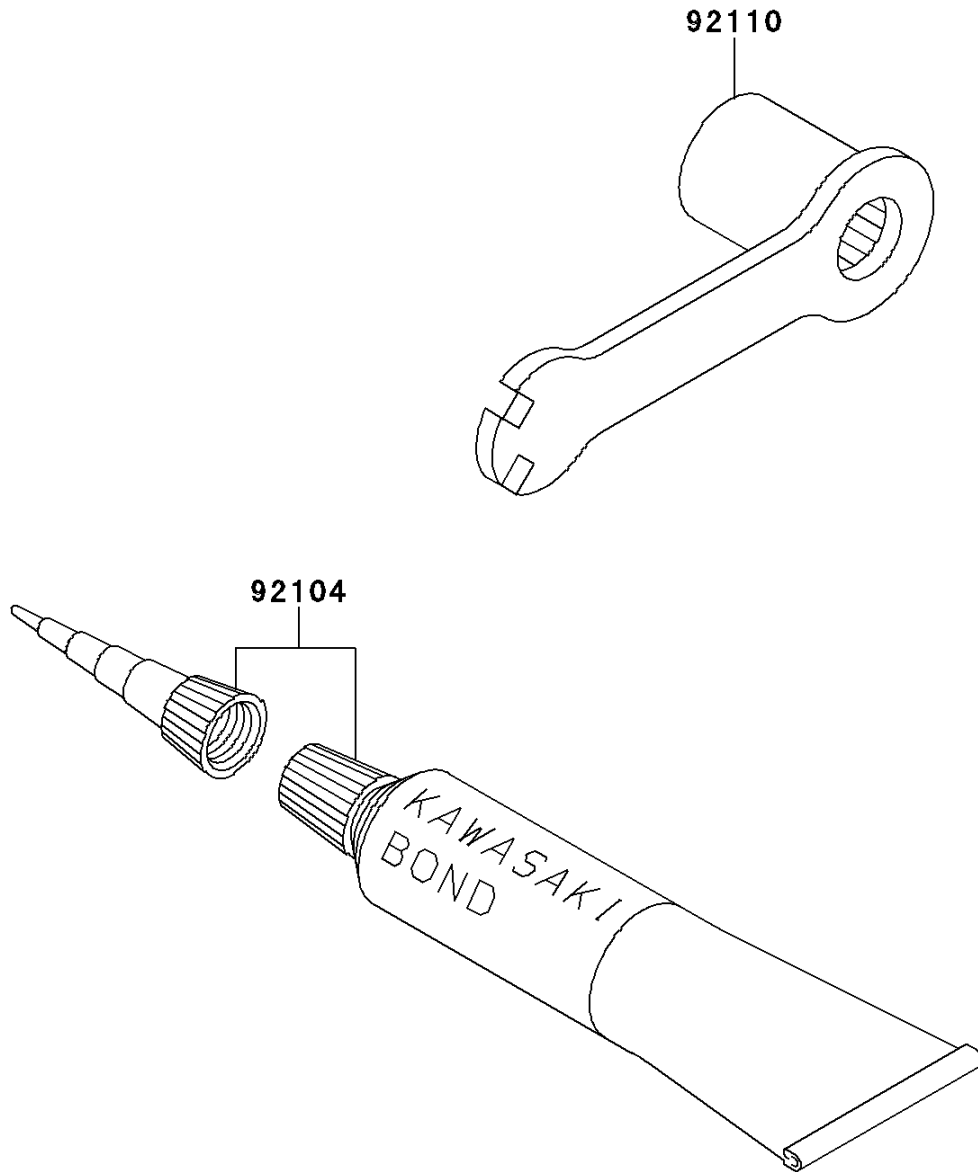

1993 KX250 PARTS DIAGRAM

Tool

F2810

1993 KX250 PARTS LIST

Tool

ITEM NAME	PART NUMBER	QUANTITY
GASKET-LIQUID,TUBE,100G,SILVER (Ref # 92104)	92104-002	1
TOOL-WRENCH,BOX,21MM&SPOKE (Ref # 92110)	92110-1141	1