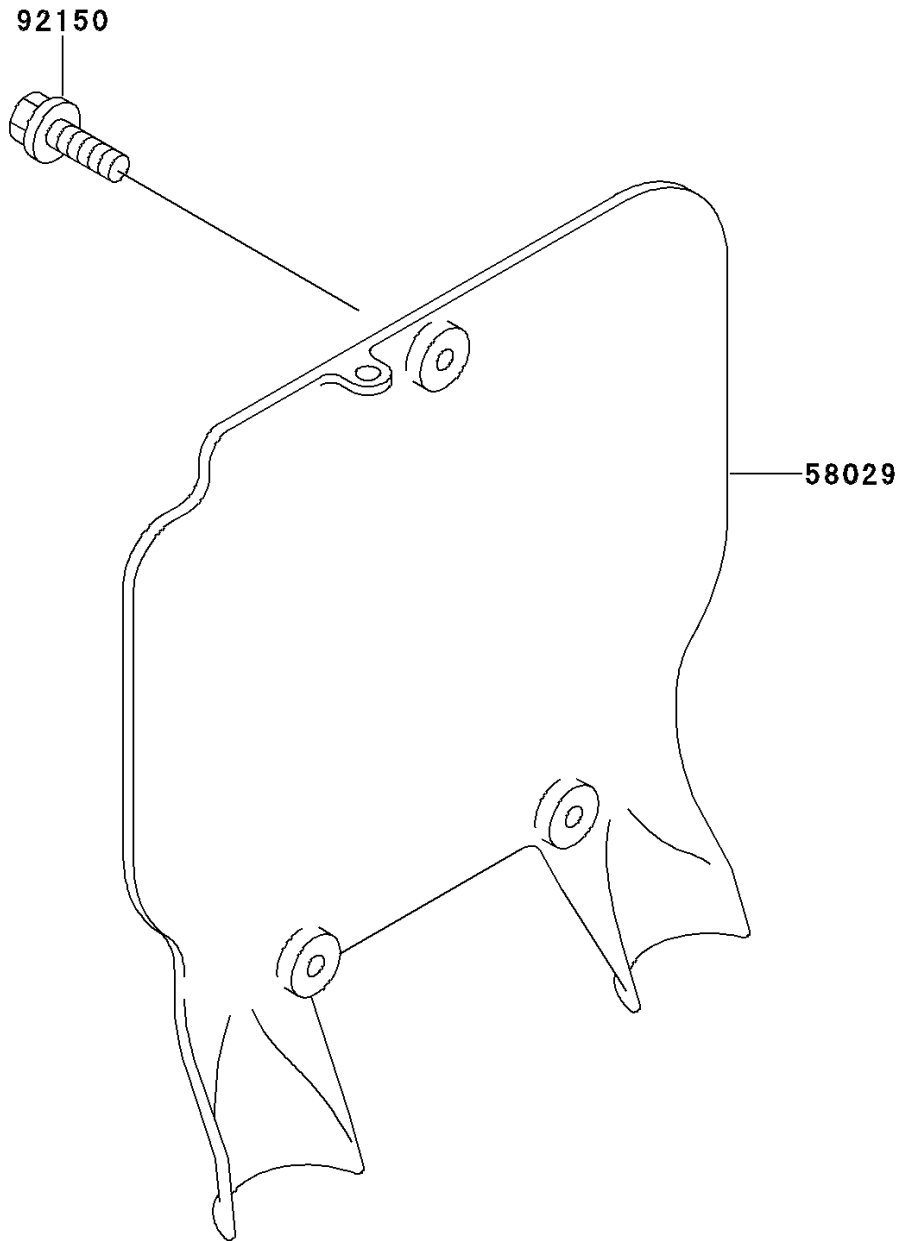

1993 KX250 PARTS DIAGRAM

Accessory

F2910

1993 KX250 PARTS LIST

Accessory

ITEM NAME	PART NUMBER	QUANTITY
PLATE-NUMBER,P.WHITE (Ref # 58029)	58029-1074-6F	1
BOLT,6X14 (Ref # 92150)	92150-1340	3