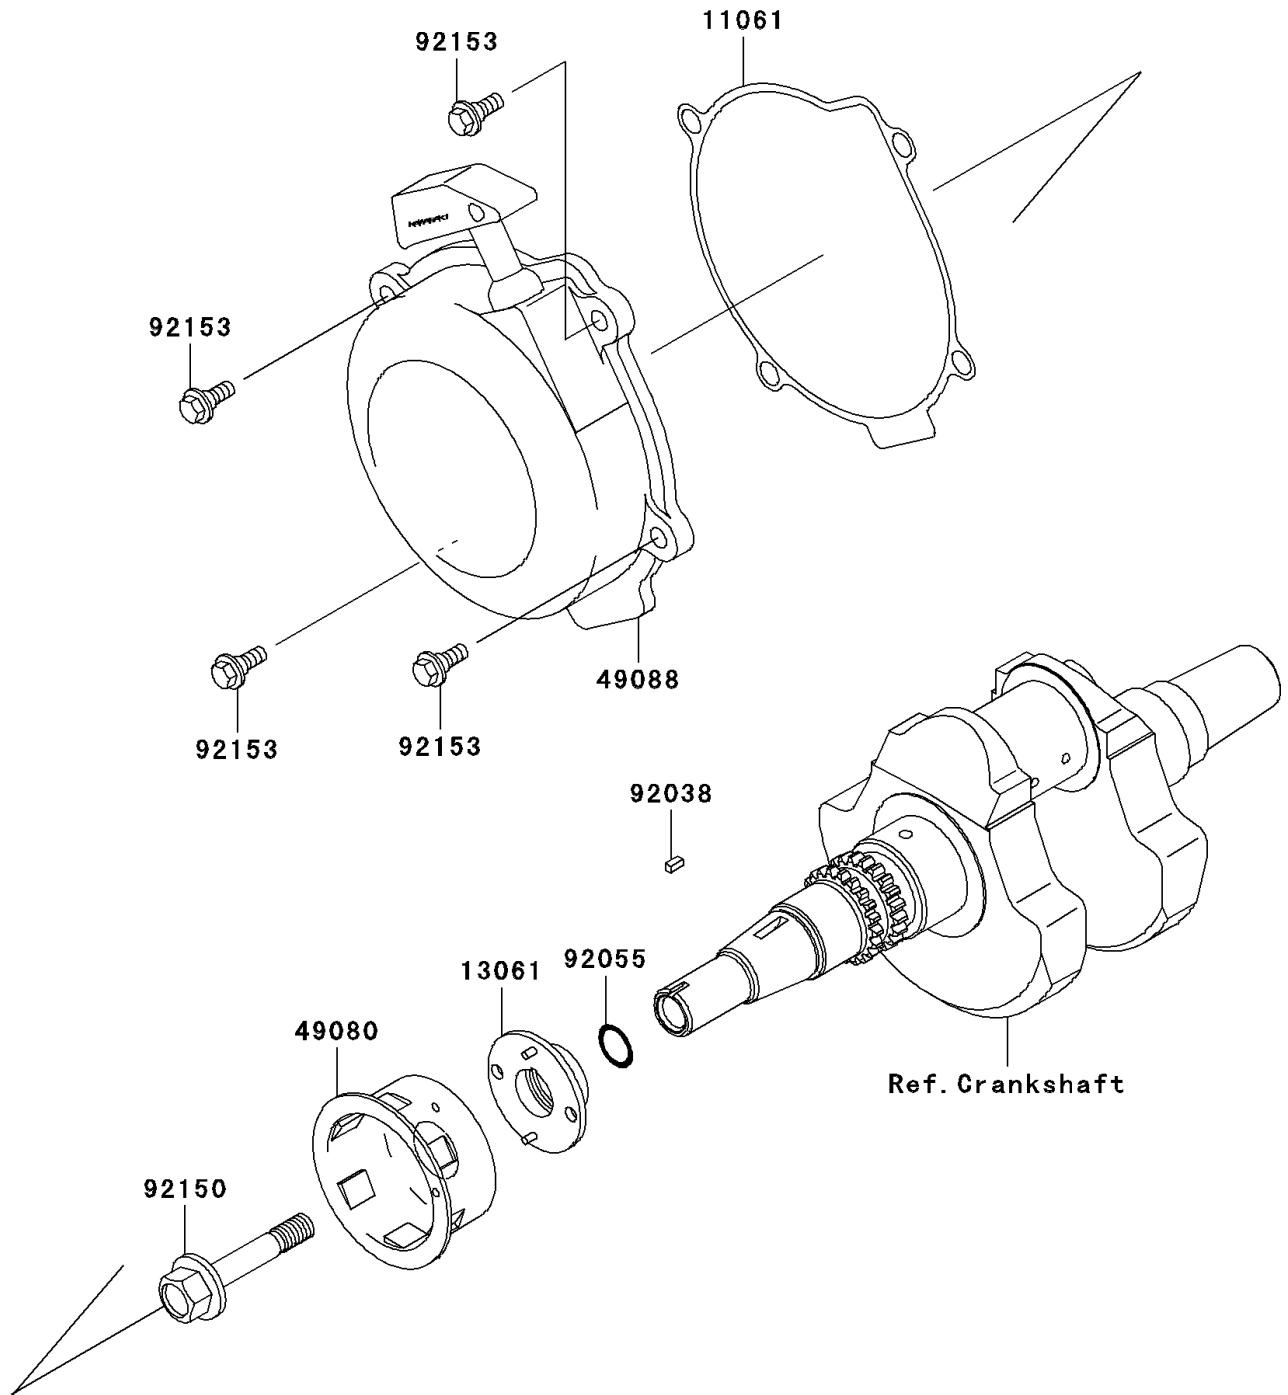

2003 Prairie 650 4X4 Advantage Classic PARTS DIAGRAM

Recoil Starter

E3040

2003 Prairie 650 4X4 Advantage Classic PARTS LIST

Recoil Starter

ITEM NAME	PART NUMBER	QUANTITY
GASKET,RECOIL STARTER (Ref # 11061)	11061-1153	1
BOSS (Ref # 13061)	13061-1873	1
PULLEY-STARTING (Ref # 49080)	49080-1061	1
STARTER-RECOIL (Ref # 49088)	49088-1058	1
KEY,SUNK (Ref # 92038)	92038-1051	1
RING-O,19.8X2.2 (Ref # 92055)	92055-1215	1
BOLT,PULLEY (Ref # 92150)	92150-1987	1
BOLT,RECOIL STARTER (Ref # 92153)	92153-7007	4