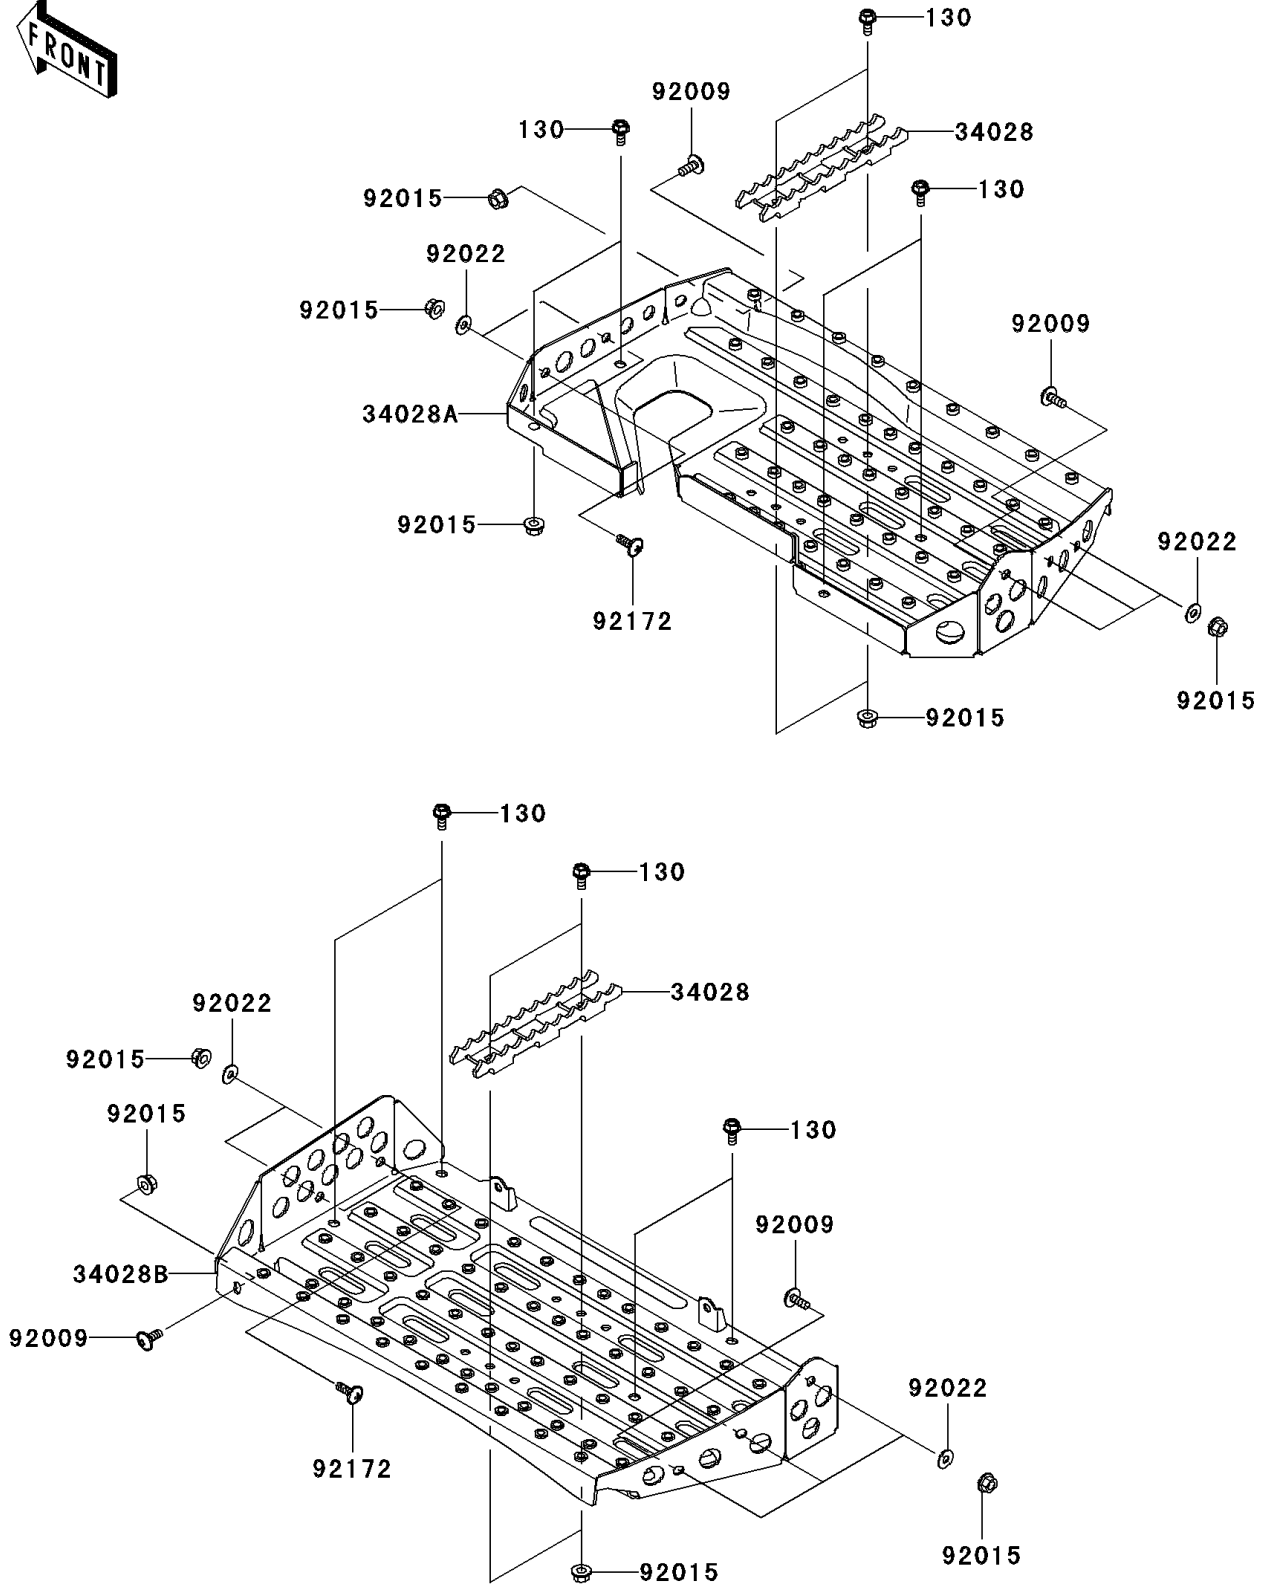

2003 Prairie 650 4X4 Advantage Classic PARTS DIAGRAM

Footrests

F2160

2003 Prairie 650 4X4 Advantage Classic PARTS LIST

Footrests

ITEM NAME	PART NUMBER	QUANTITY
BOLT-FLANGED,6X14,BLACK (Ref # 130)	130J0614	12
STEP,FOOT PEG,S.GOLD (Ref # 34028)	34028-1487-UF	2
STEP,RH,S.GOLD (Ref # 34028A)	34028-1513-UF	1
STEP,LH,S.GOLD (Ref # 34028B)	34028-1521-UF	1
SCREW,6X16 (Ref # 92009)	92009-1621	8
NUT,FLANGED,6MM (Ref # 92015)	92015-1367	17
WASHER,6.5X16X1.0 (Ref # 92022)	92022-1093	10
SCREW,6X18 (Ref # 92172)	92172-0002	4