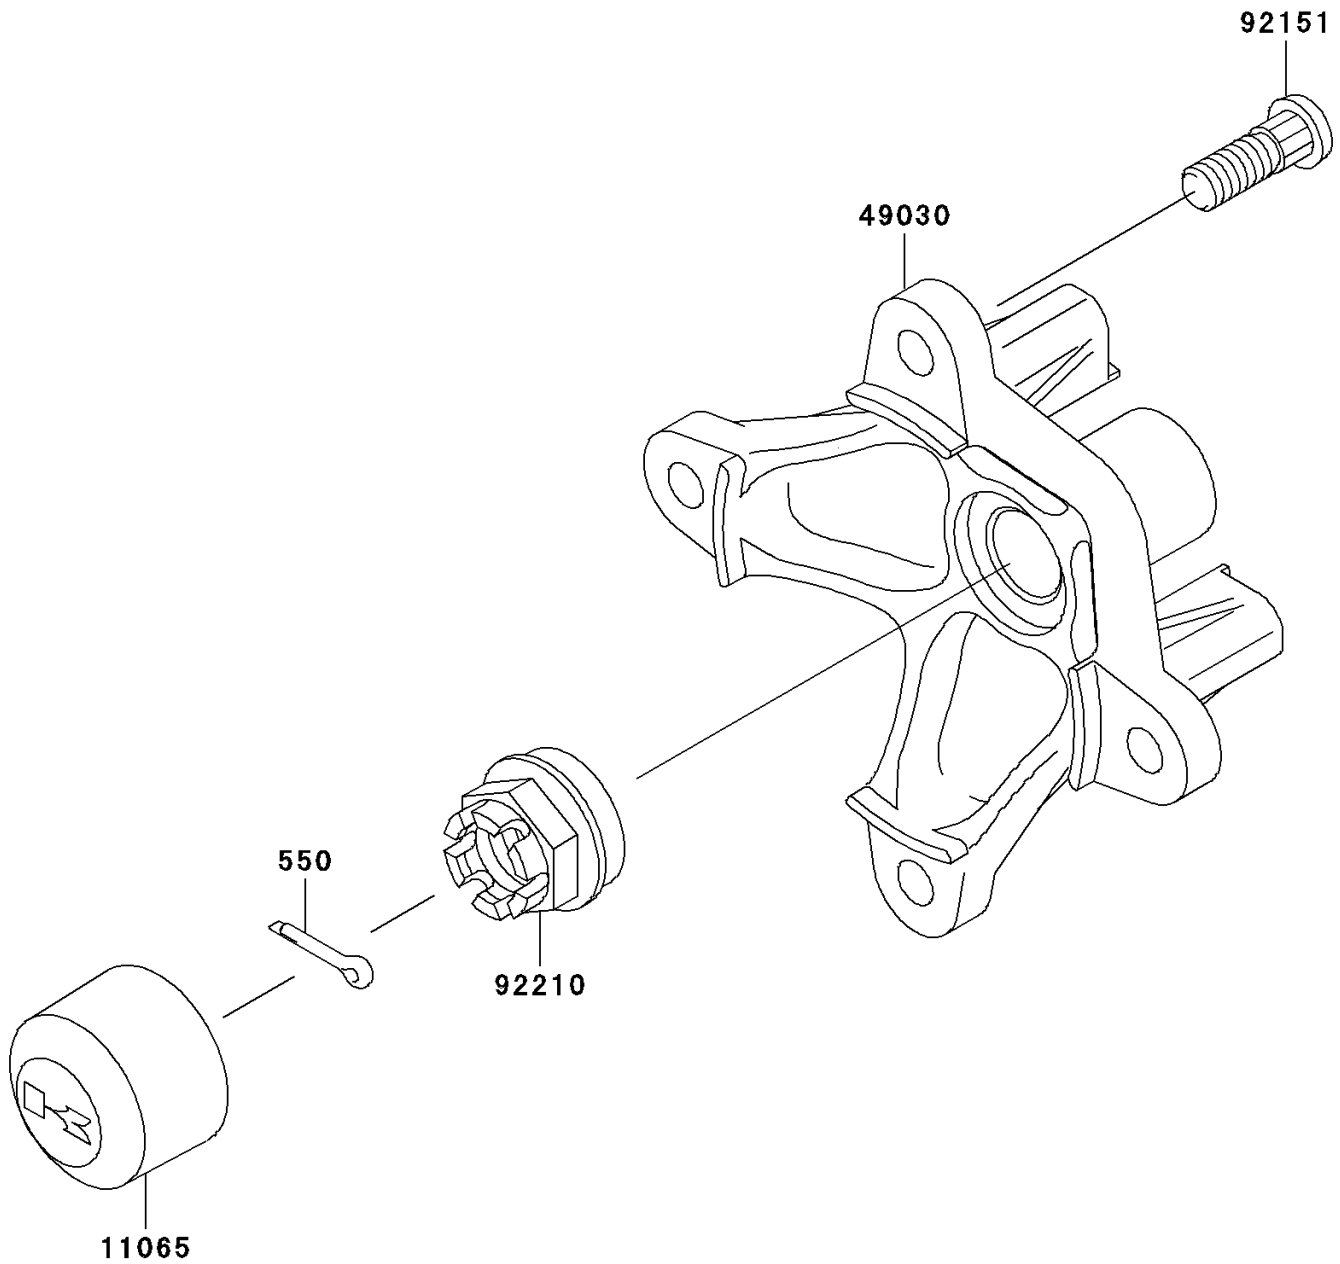

2003 Prairie 650 4X4 Advantage Classic PARTS DIAGRAM

Front Hub

F2230

2003 Prairie 650 4X4 Advantage Classic PARTS LIST

Front Hub

| ITEM NAME | PART NUMBER | QUANTITY |
|-------------------------------|-------------|----------|
| PIN-COTTER,4.0X25 (Ref # 550) | 550D4025 | 2 |
| CAP,WHEEL (Ref # 11065) | 11065-1153 | 2 |
| HUB,FR (Ref # 49030) | 49030-1135 | 2 |
| BOLT,10X29.5 (Ref # 92151) | 92151-1392 | 8 |
| NUT,CASTLE,18MM (Ref # 92210) | 92210-1349 | 2 |