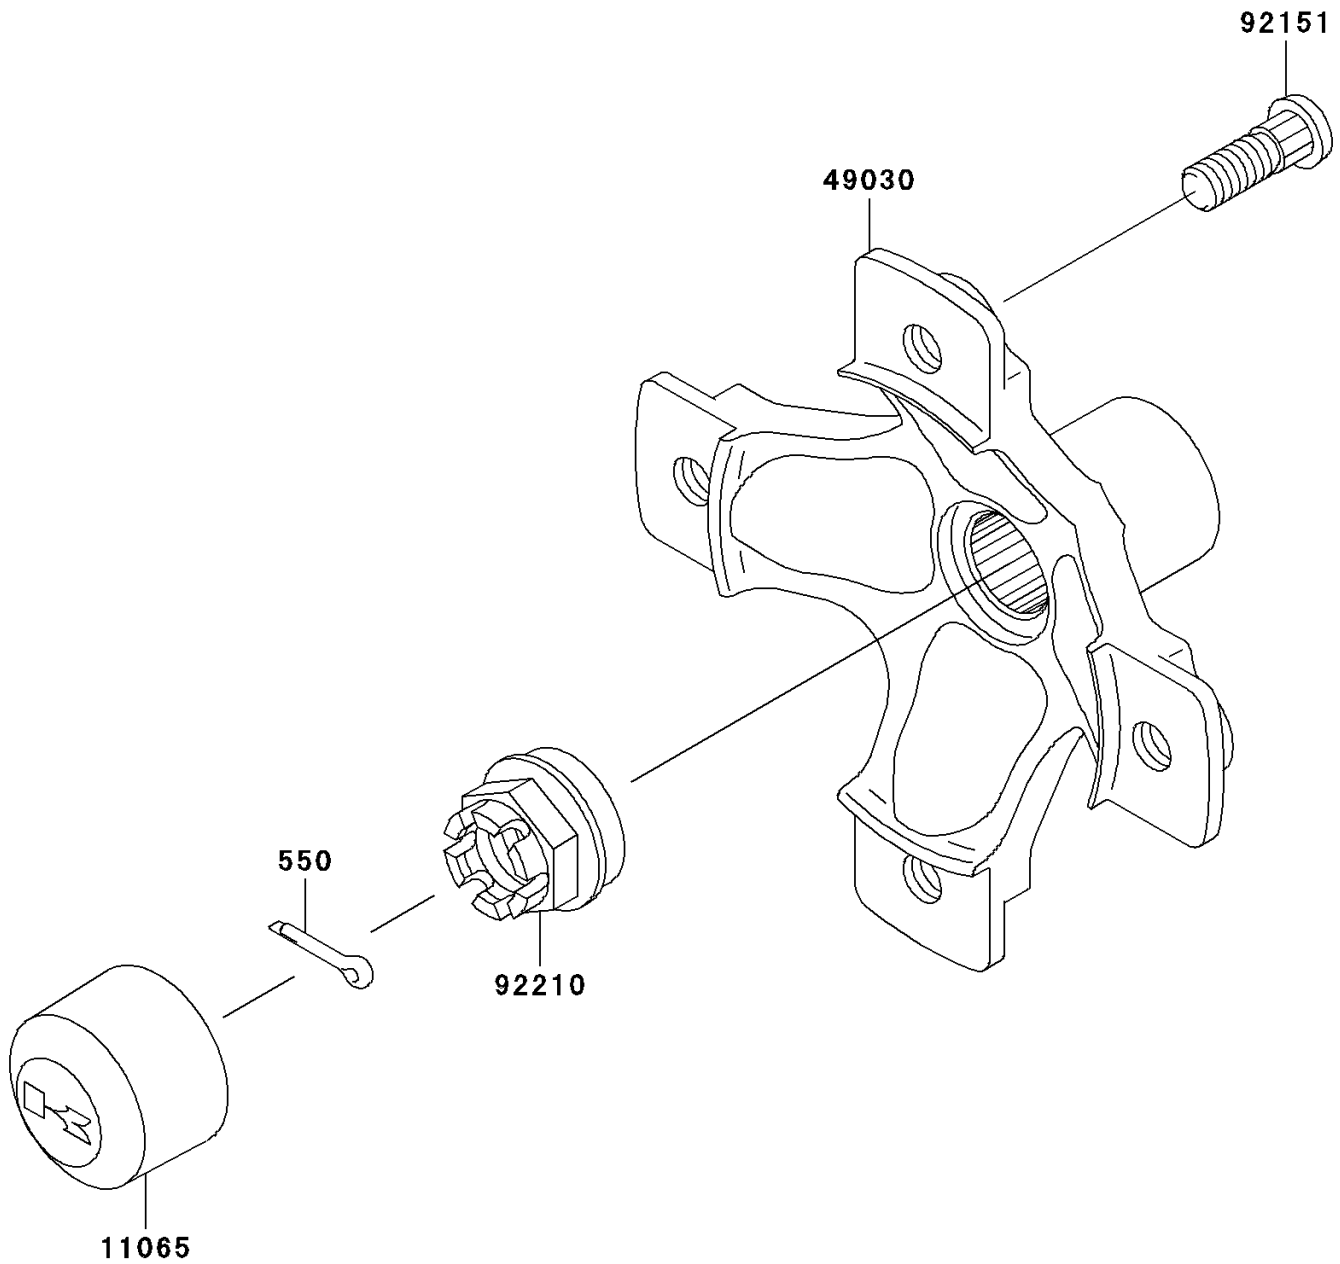

# 2003 Prairie 650 4X4 Advantage Classic PARTS DIAGRAM

Rear Hub

F2240

### Rear Hub

ITEM NAME	PART NUMBER	QUANTITY
PIN-COTTER,4.0X25 (Ref # 550)	550D4025	2
CAP,WHEEL (Ref # 11065)	11065-1153	2
HUB,RR (Ref # 49030)	49030-1140	2
BOLT,10X29.5 (Ref # 92151)	92151-1392	8
NUT,CASTLE,20MM (Ref # 92210)	92210-1381	2