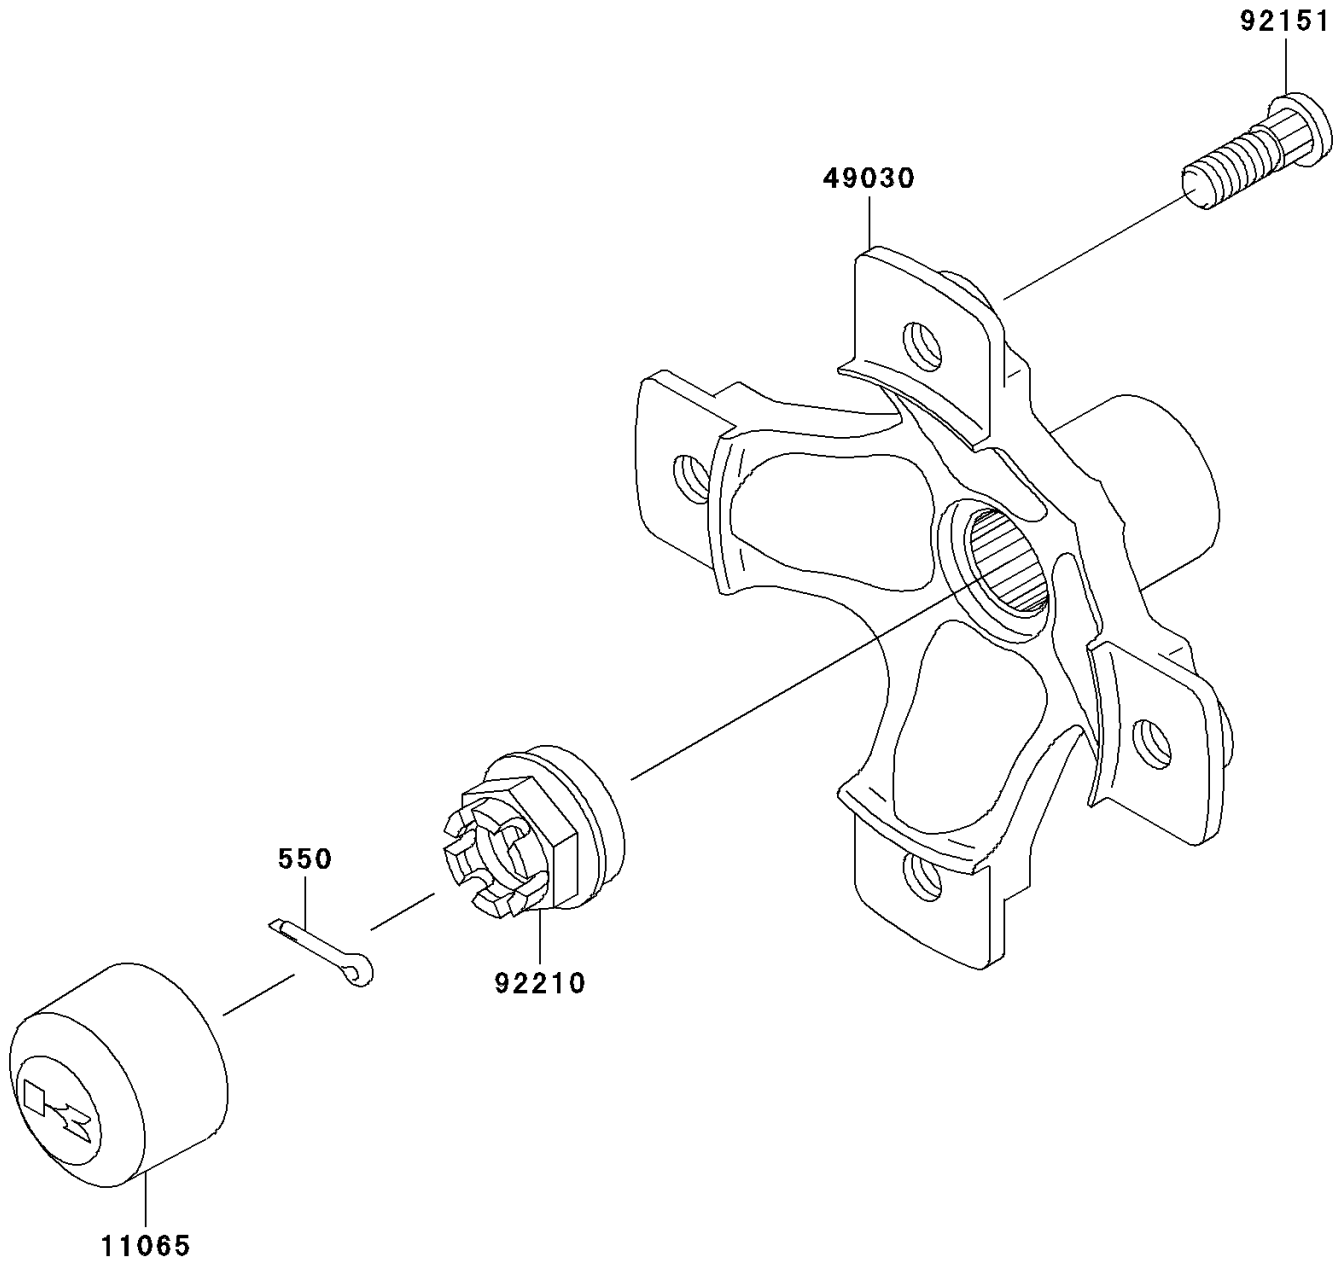

2003 Prairie 650 4X4 Advantage Classic PARTS DIAGRAM

Rear Hub

F2240

2003 Prairie 650 4X4 Advantage Classic PARTS LIST

Rear Hub

ITEM NAME	PART NUMBER	QUANTITY
PIN-COTTER,4.0X25 (Ref # 550)	550D4025	2
CAP,WHEEL (Ref # 11065)	11065-1153	2
HUB,RR (Ref # 49030)	49030-1140	2
BOLT,10X29.5 (Ref # 92151)	92151-1392	8
NUT,CASTLE,20MM (Ref # 92210)	92210-1381	2