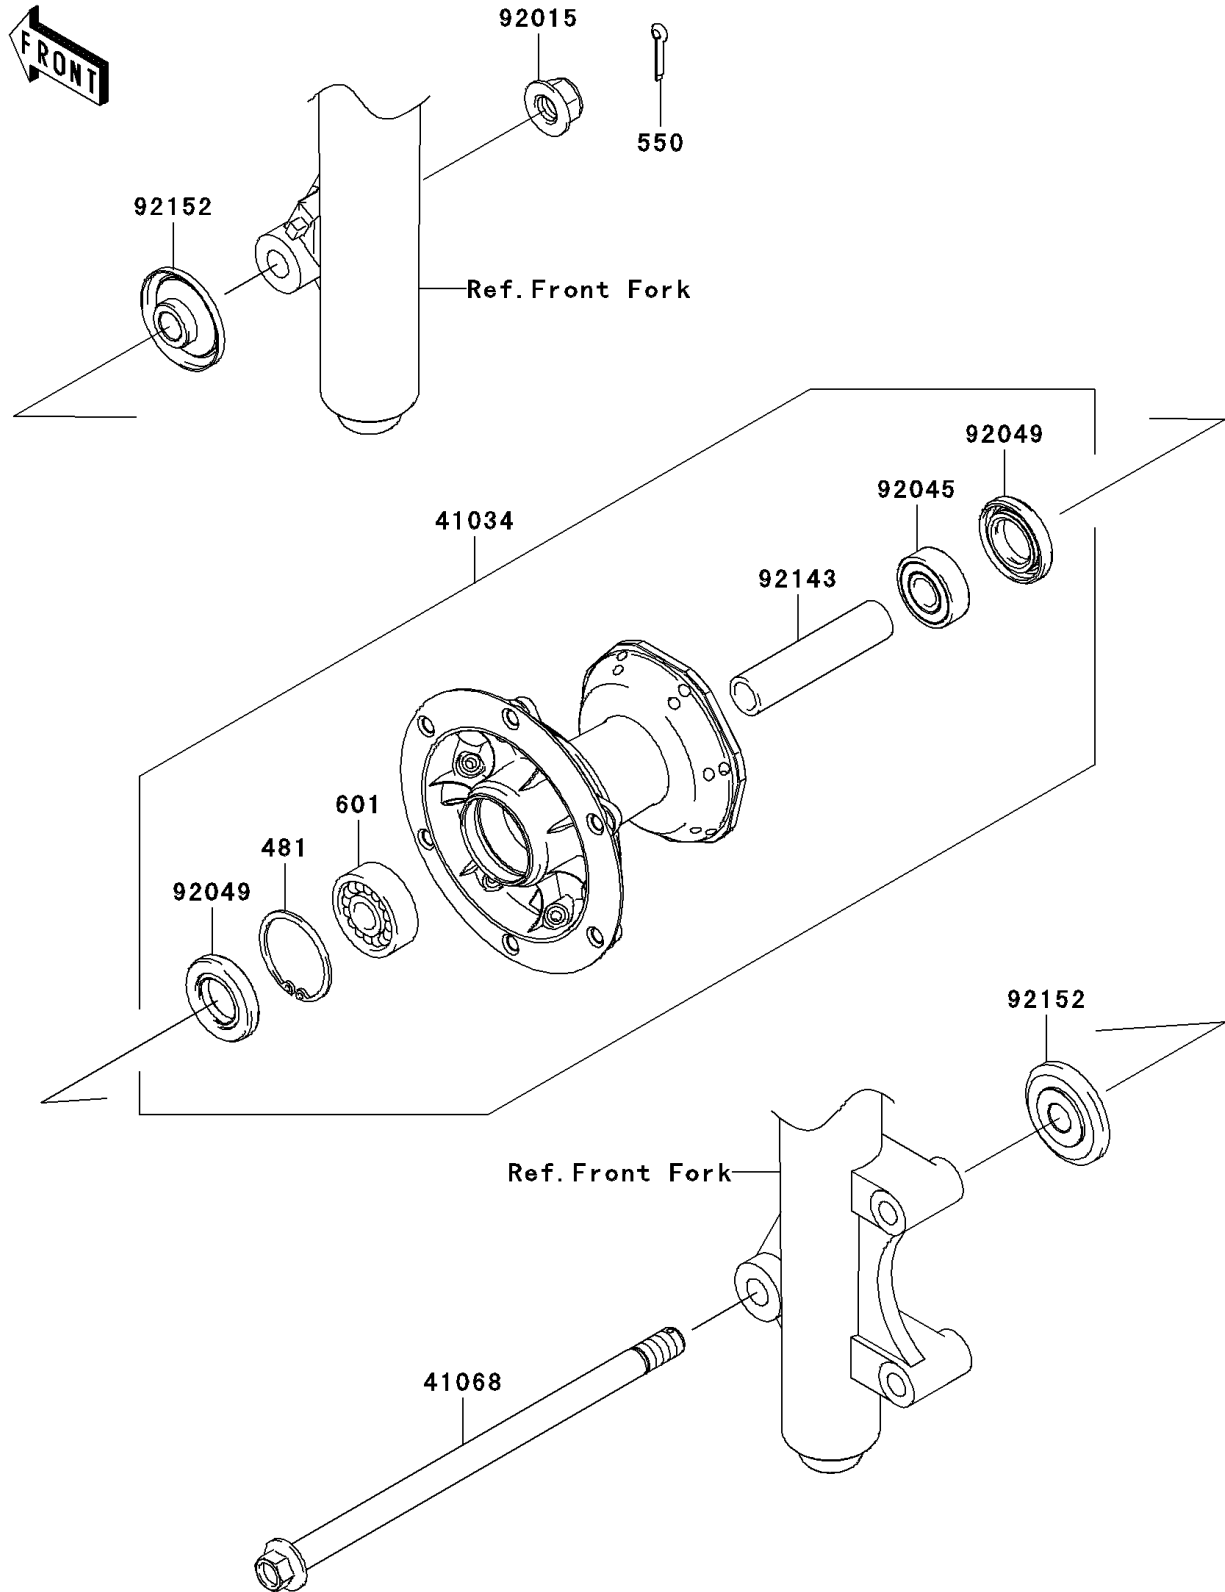

# 2008 KLX®140 PARTS DIAGRAM

Front Hub

F2230

## 2008 KLX®140 PARTS LIST

### Front Hub

ITEM NAME	PART NUMBER	QUANTITY
CIRCLIP-TYPE-C,37MM (Ref # 481)	481J3700	1
PIN-COTTER,2.5X20 (Ref # 550)	550AA2520	1
BEARING-BALL,#6201UUC3 (Ref # 601)	601B6301UU	1
DRUM-ASSY,FRONT BRAKE (Ref # 41034)	41034-0055	1
AXLE,FR (Ref # 41068)	41068-1333	1
NUT,LOCK,FLANGED,12MM (Ref # 92015)	92015-1433	1
BEARING-BALL,TMB201LLUC3/2A (Ref # 92045)	92045-1062	1
SEAL-OIL (Ref # 92049)	92049-0113	2
COLLAR,FR BRAKE DRUM,L=76 (Ref # 92143)	92143-1935	1
COLLAR,FR AXLE,L=12 (Ref # 92152)	92152-0653	2