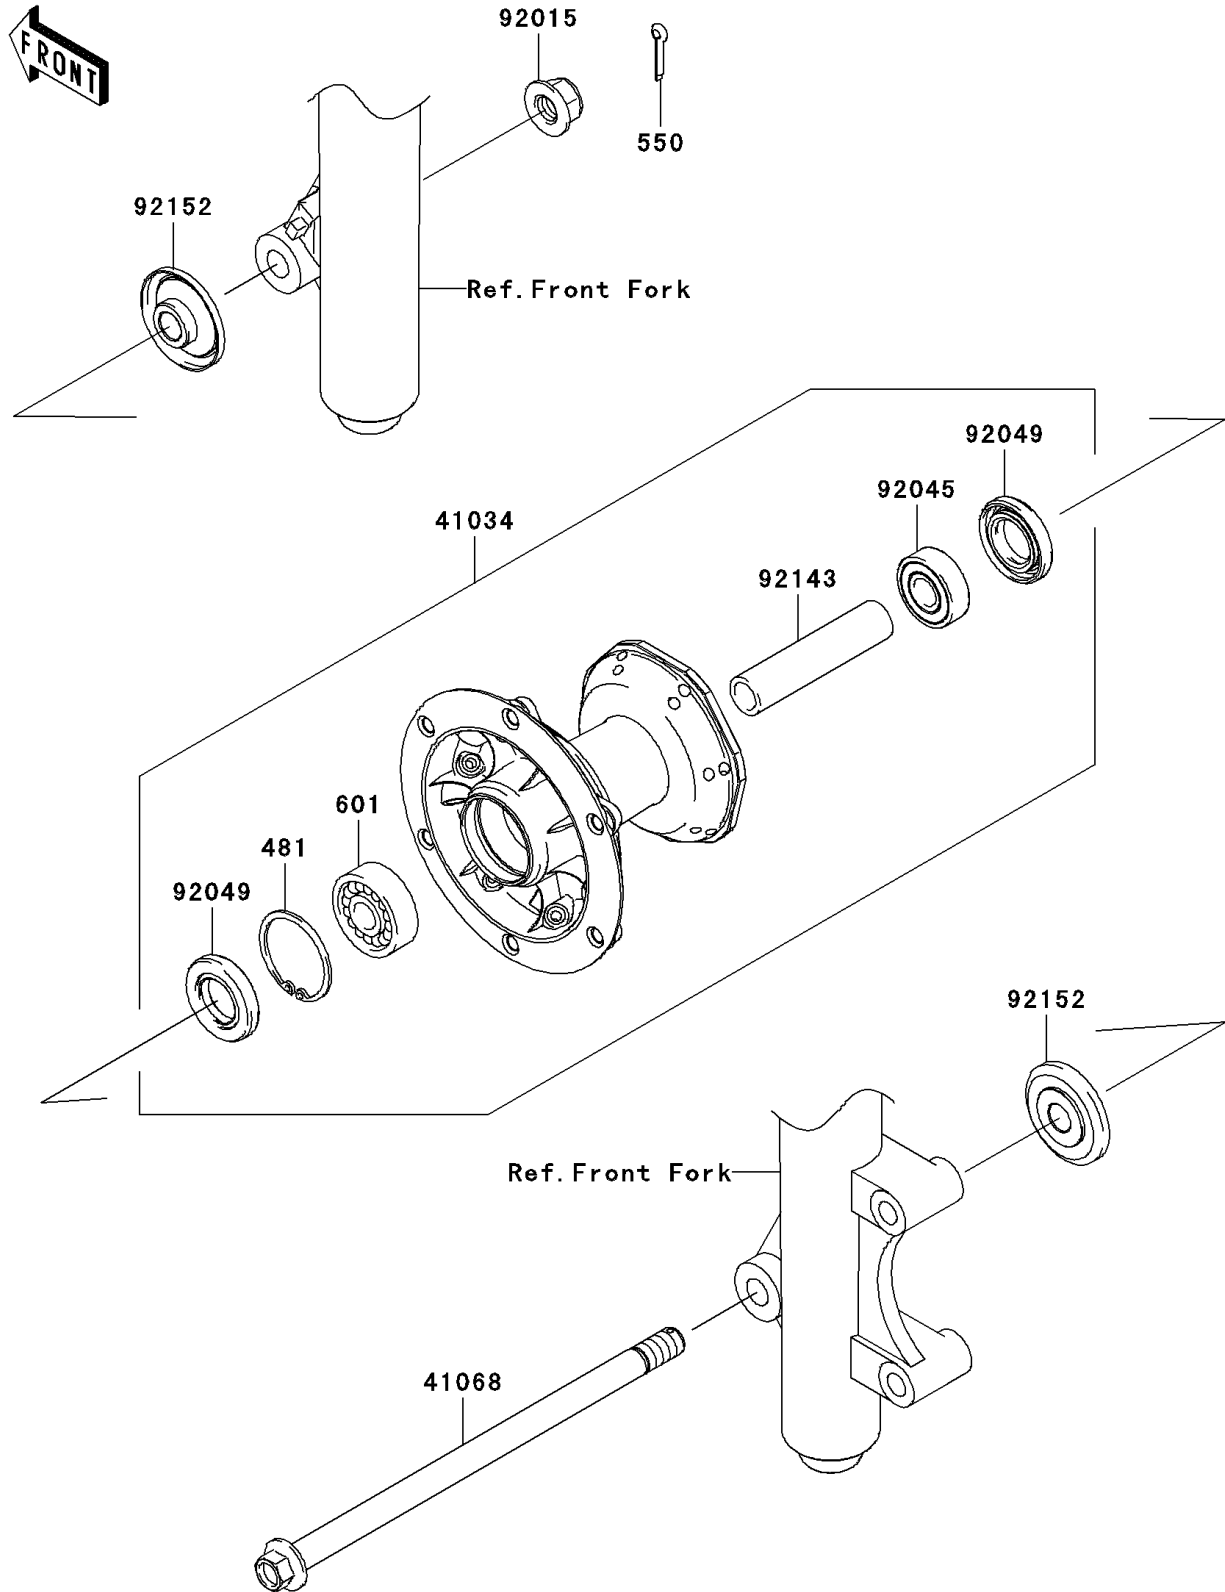

2010 KLX140 (CANADA ONLY) PARTS DIAGRAM

Front Hub

F2230

2010 KLX140 (CANADA ONLY) PARTS LIST

Front Hub

ITEM NAME	PART NUMBER	QUANTITY
CIRCLIP-TYPE-C,37MM (Ref # 481)	481J3700	1
PIN-COTTER,2.5X20 (Ref # 550)	550AA2520	1
BEARING-BALL,#6201UUC3 (Ref # 601)	601B6301UU	1
DRUM-ASSY,FRONT BRAKE (Ref # 41034)	41034-0055	1
AXLE,FR (Ref # 41068)	41068-1333	1
NUT,LOCK,FLANGED,12MM (Ref # 92015)	92015-1433	1
BEARING-BALL,TMB201LLUC3/2A (Ref # 92045)	92045-1062	1
SEAL-OIL (Ref # 92049)	92049-0113	2
COLLAR,FR BRAKE DRUM,L=76 (Ref # 92143)	92143-1935	1
COLLAR,FR AXLE,L=12 (Ref # 92152)	92152-0653	2