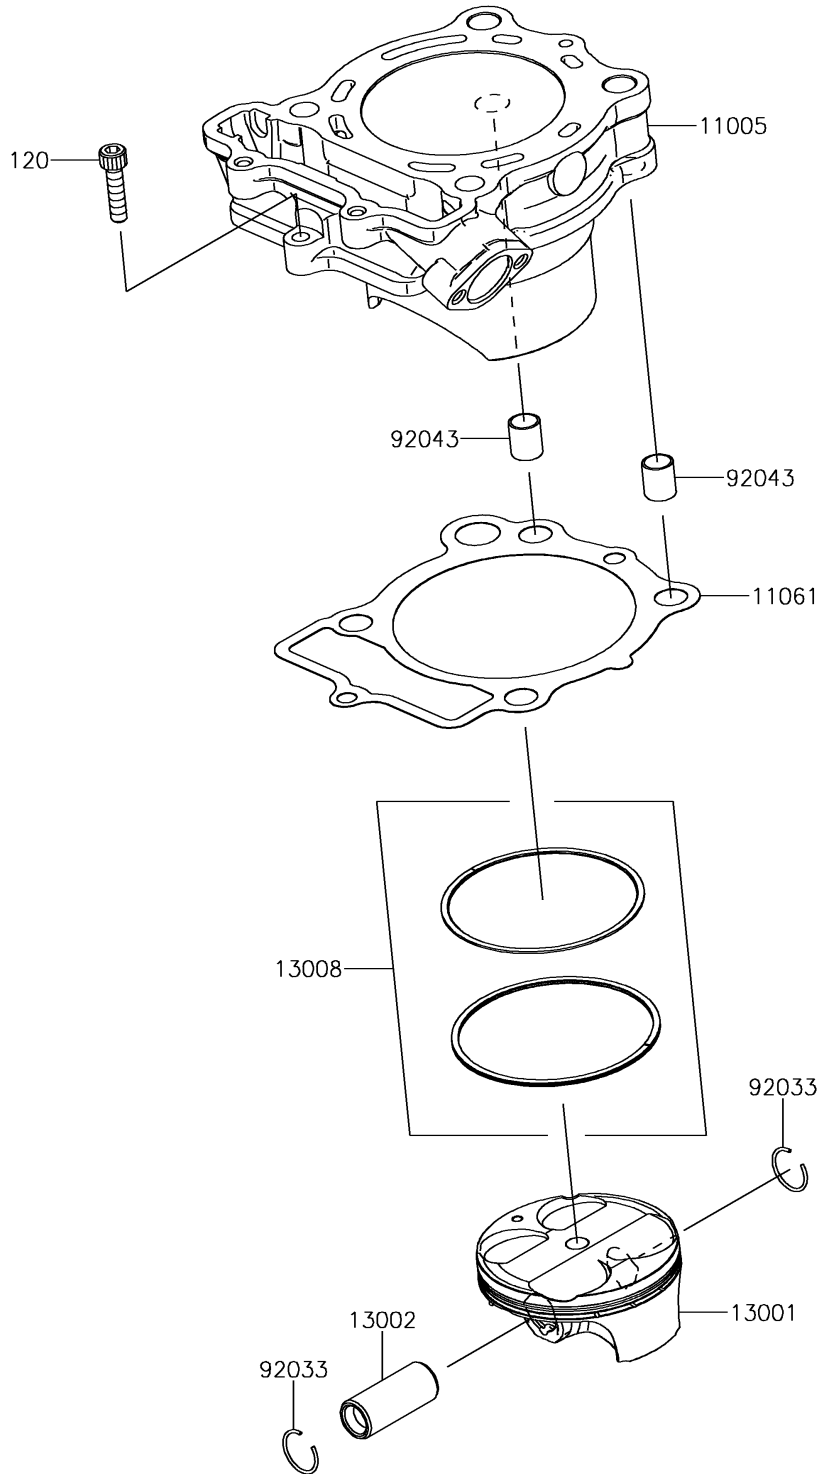

2018 KX™ 250F PARTS DIAGRAM

Cylinder/Piston(s)

E1120

2018 KX™ 250F PARTS LIST

Cylinder/Piston(s)

ITEM NAME	PART NUMBER	QUANTITY
CYLINDER-ENGINE (Ref # 11005)	11005-0665	1
GASKET,CYLINDER BASE (Ref # 11061)	11061-1198	1
BOLT-SOCKET,6X25 (Ref # 120)	120CA0625	1
PISTON-ENGINE (Ref # 13001)	13001-0793	1
PIN-PISTON (Ref # 13002)	13002-0048	1
RING-SET-PISTON (Ref # 13008)	13008-0028	1
RING-SNAP,PISTON PIN (Ref # 92033)	92033-1161	2
PIN,10.1X12X14 (Ref # 92043)	92043-4009	2