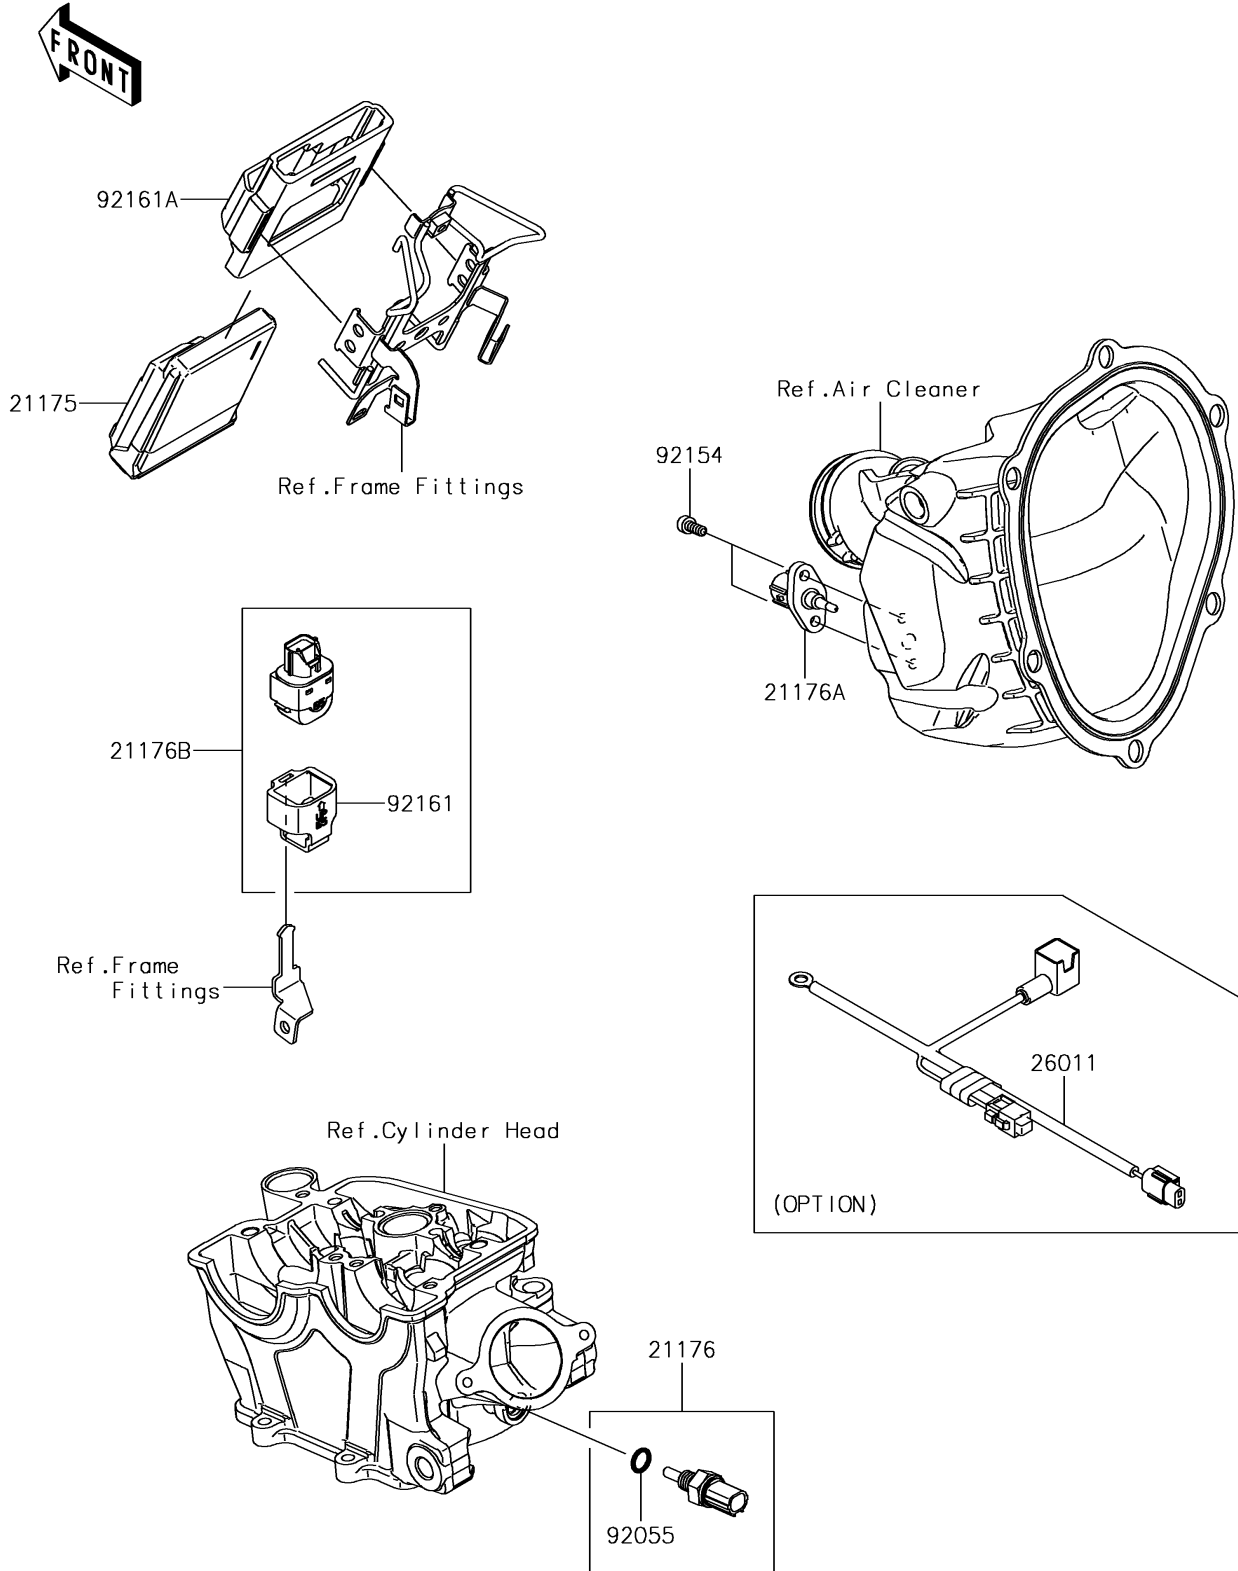

# 2019 KX™ 250 PARTS DIAGRAM

## Fuel Injection

E1530

## 2019 KX™ 250 PARTS LIST

### Fuel Injection

ITEM NAME	PART NUMBER	QUANTITY
CONTROL UNIT-ELECTRONIC (Ref # 21175)	21175-1299	1
SENSOR,WATER TEMP (Ref # 21176)	21176-0009	1
SENSOR,AIR TEMP (Ref # 21176A)	21176-0121	1
SENSOR,VEHICLE-DOWN (Ref # 21176B)	21176-0704	1
WIRE-LEAD,BAT. CONNECTION (Ref # 26011)	26011-0246	1
RING-O,9.5X1.9 (Ref # 92055)	92055-0016	1
BOLT,SOCKET,5X14 (Ref # 92154)	92154-0491	2
DAMPER (Ref # 92161)	92161-0951	1
DAMPER,ECU (Ref # 92161A)	92161-0976	1