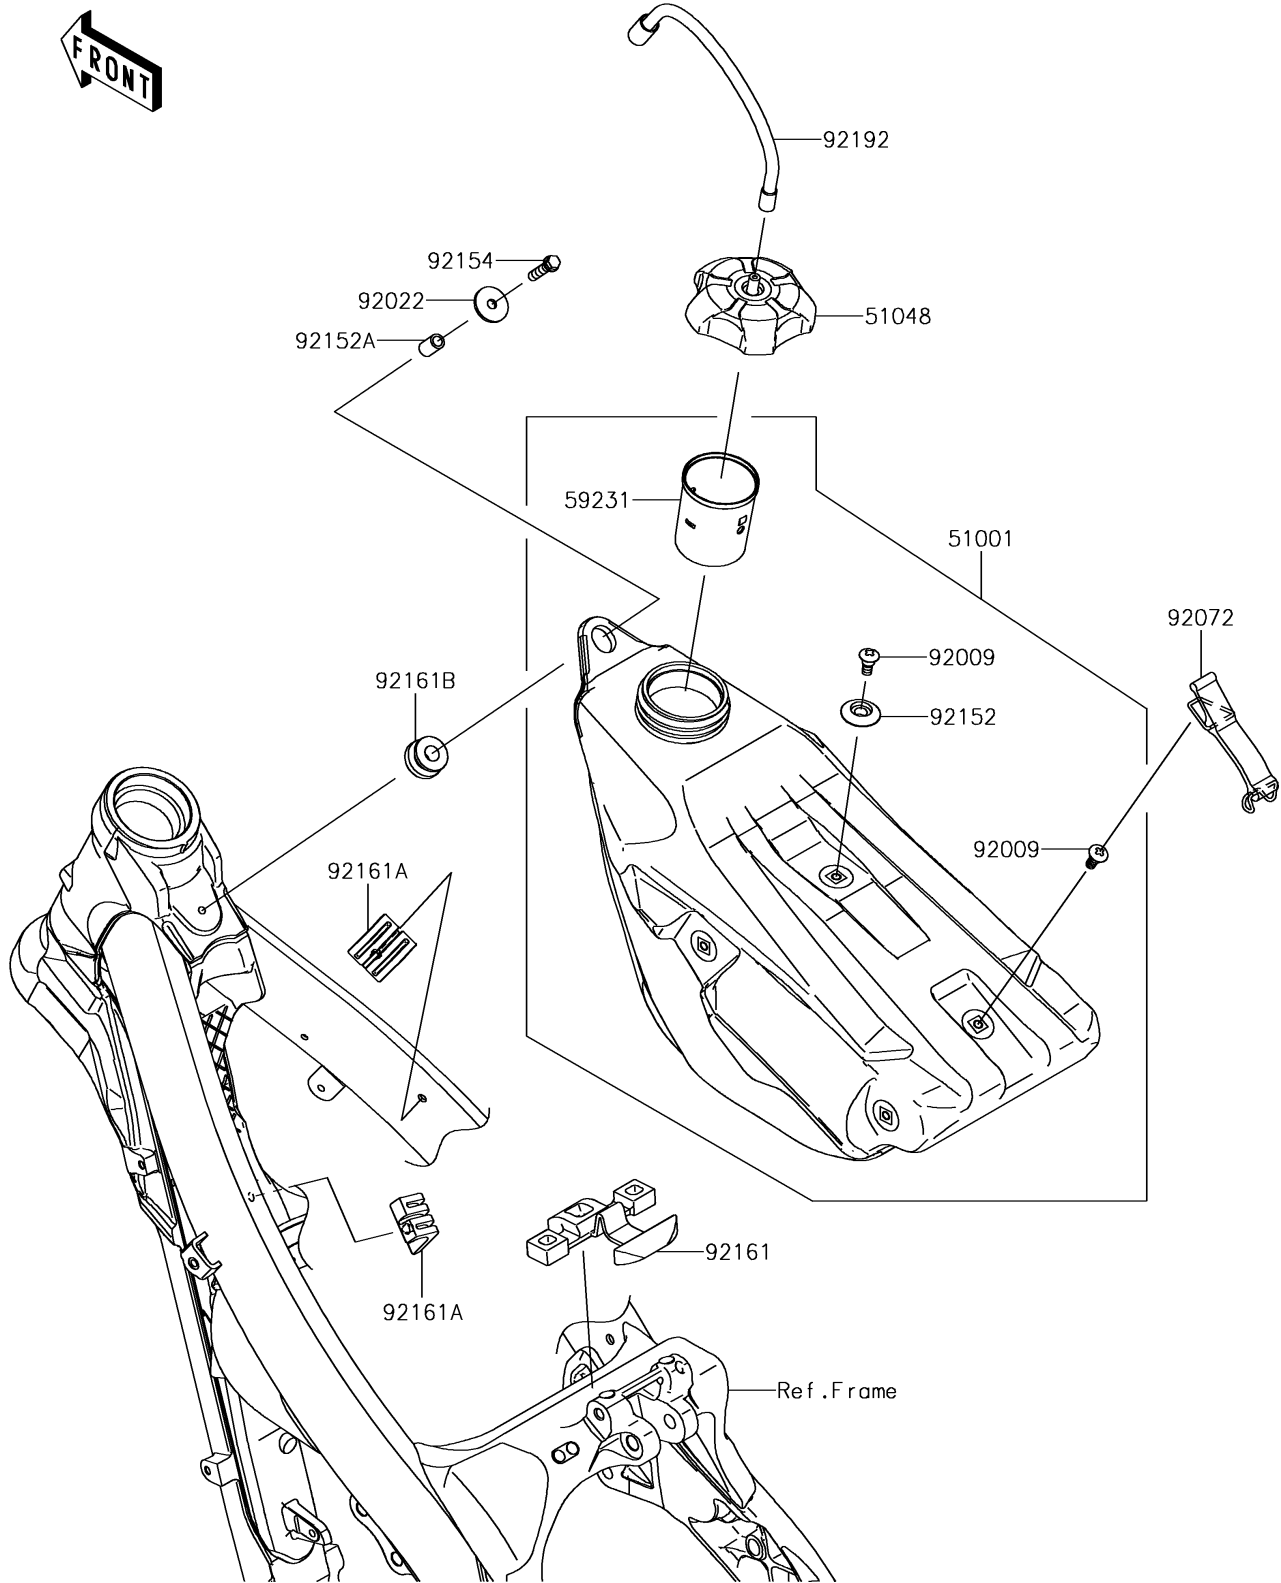

2018 KX™ 250F PARTS DIAGRAM

Fuel Tank

F2410

2018 KX™ 250F PARTS LIST

Fuel Tank

ITEM NAME	PART NUMBER	QUANTITY
TANK-COMP-FUEL (Ref # 51001)	51001-0837	1
CAP-ASSY-TANK (Ref # 51048)	51048-0576	1
FILLER (Ref # 59231)	59231-0019	1
SCREW,6MM (Ref # 92009)	92009-1971	2
WASHER,6.5X24X2 (Ref # 92022)	92022-1690	1
BAND,FUEL TANK (Ref # 92072)	92072-0045	1
COLLAR (Ref # 92152)	92152-1346	1
COLLAR,6.8X10X16 (Ref # 92152A)	92152-1552	1
BOLT,FLANGED,6X25 (Ref # 92154)	92154-0520	1
DAMPER,FUEL TANK,RR (Ref # 92161)	92161-1377	1
DAMPER,FUEL TANK,SIDE (Ref # 92161A)	92161-1393	2
DAMPER,FUEL TANK,FR (Ref # 92161B)	92161-1914	1
TUBE (Ref # 92192)	92192-0161	1