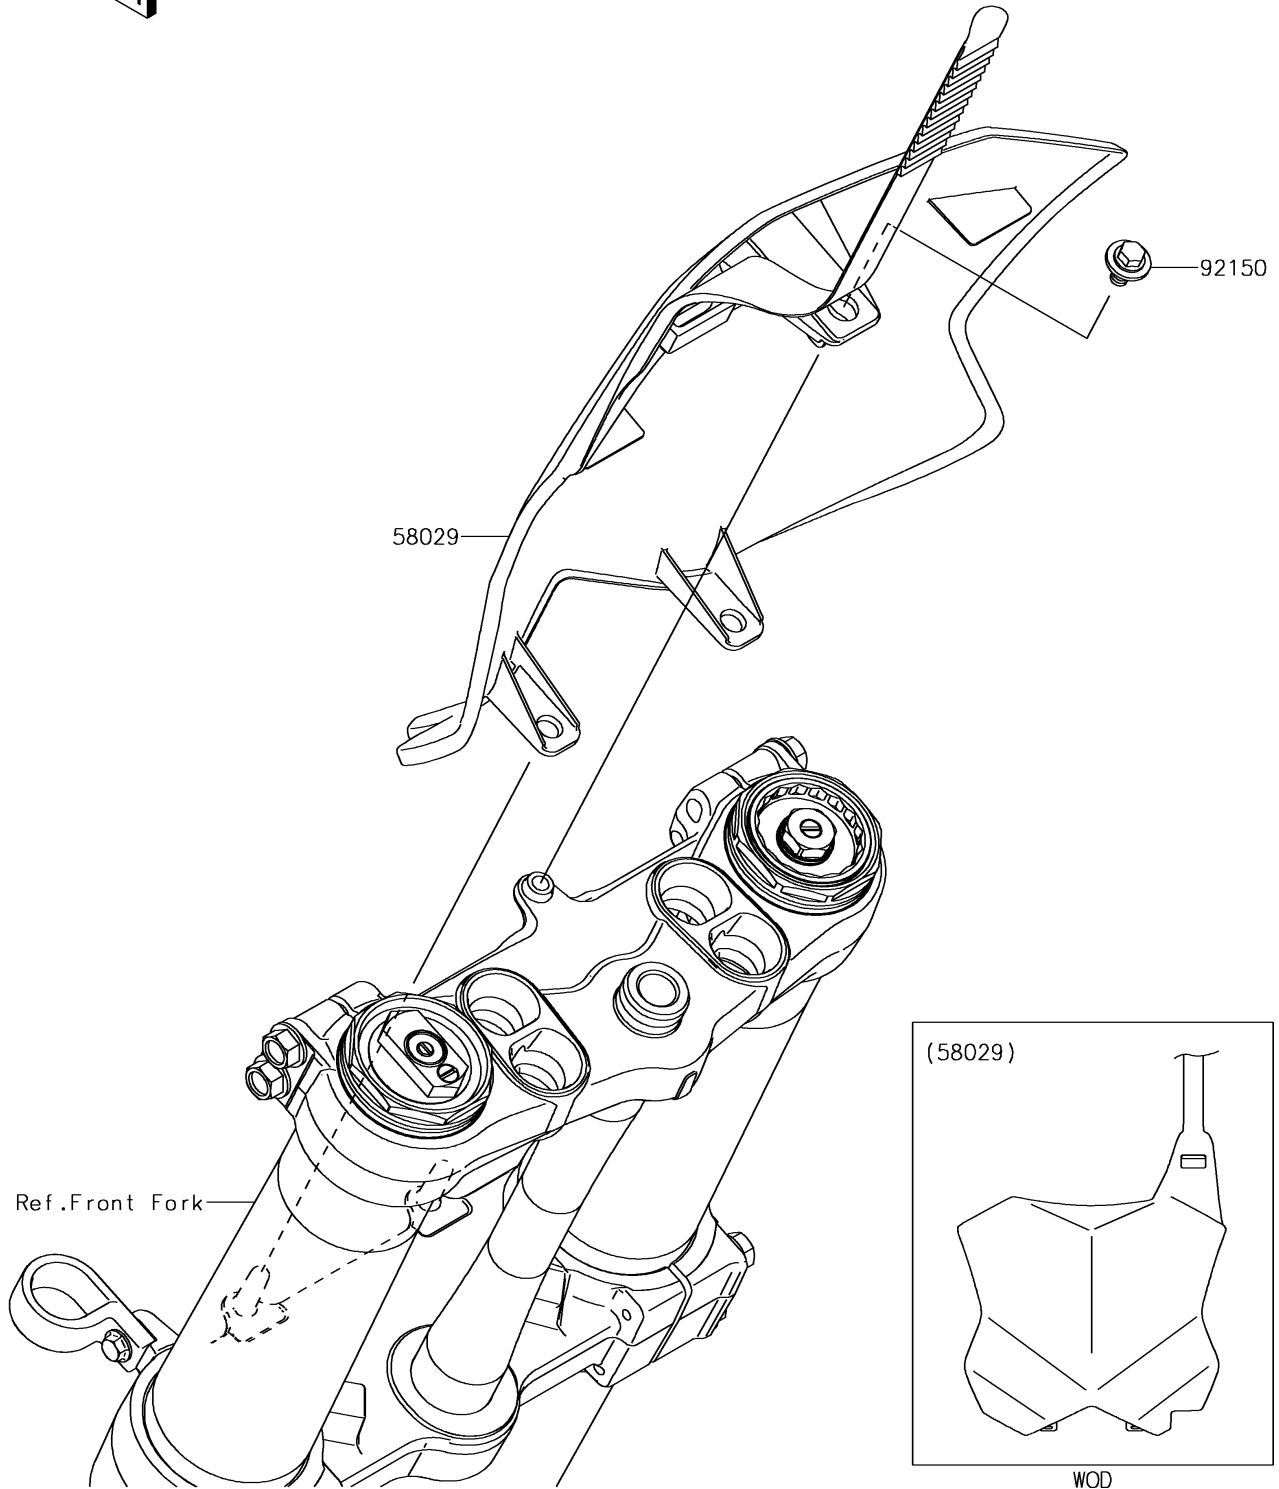

2018 KX™ 250F PARTS DIAGRAM

Accessory

F2910

2018 KX™ 250F PARTS LIST

Accessory

ITEM NAME	PART NUMBER	QUANTITY
PLATE-NUMBER,B.WHITE (Ref # 58029)	58029-0013-266	1
BOLT,6X12 (Ref # 92150)	92150-1435	1