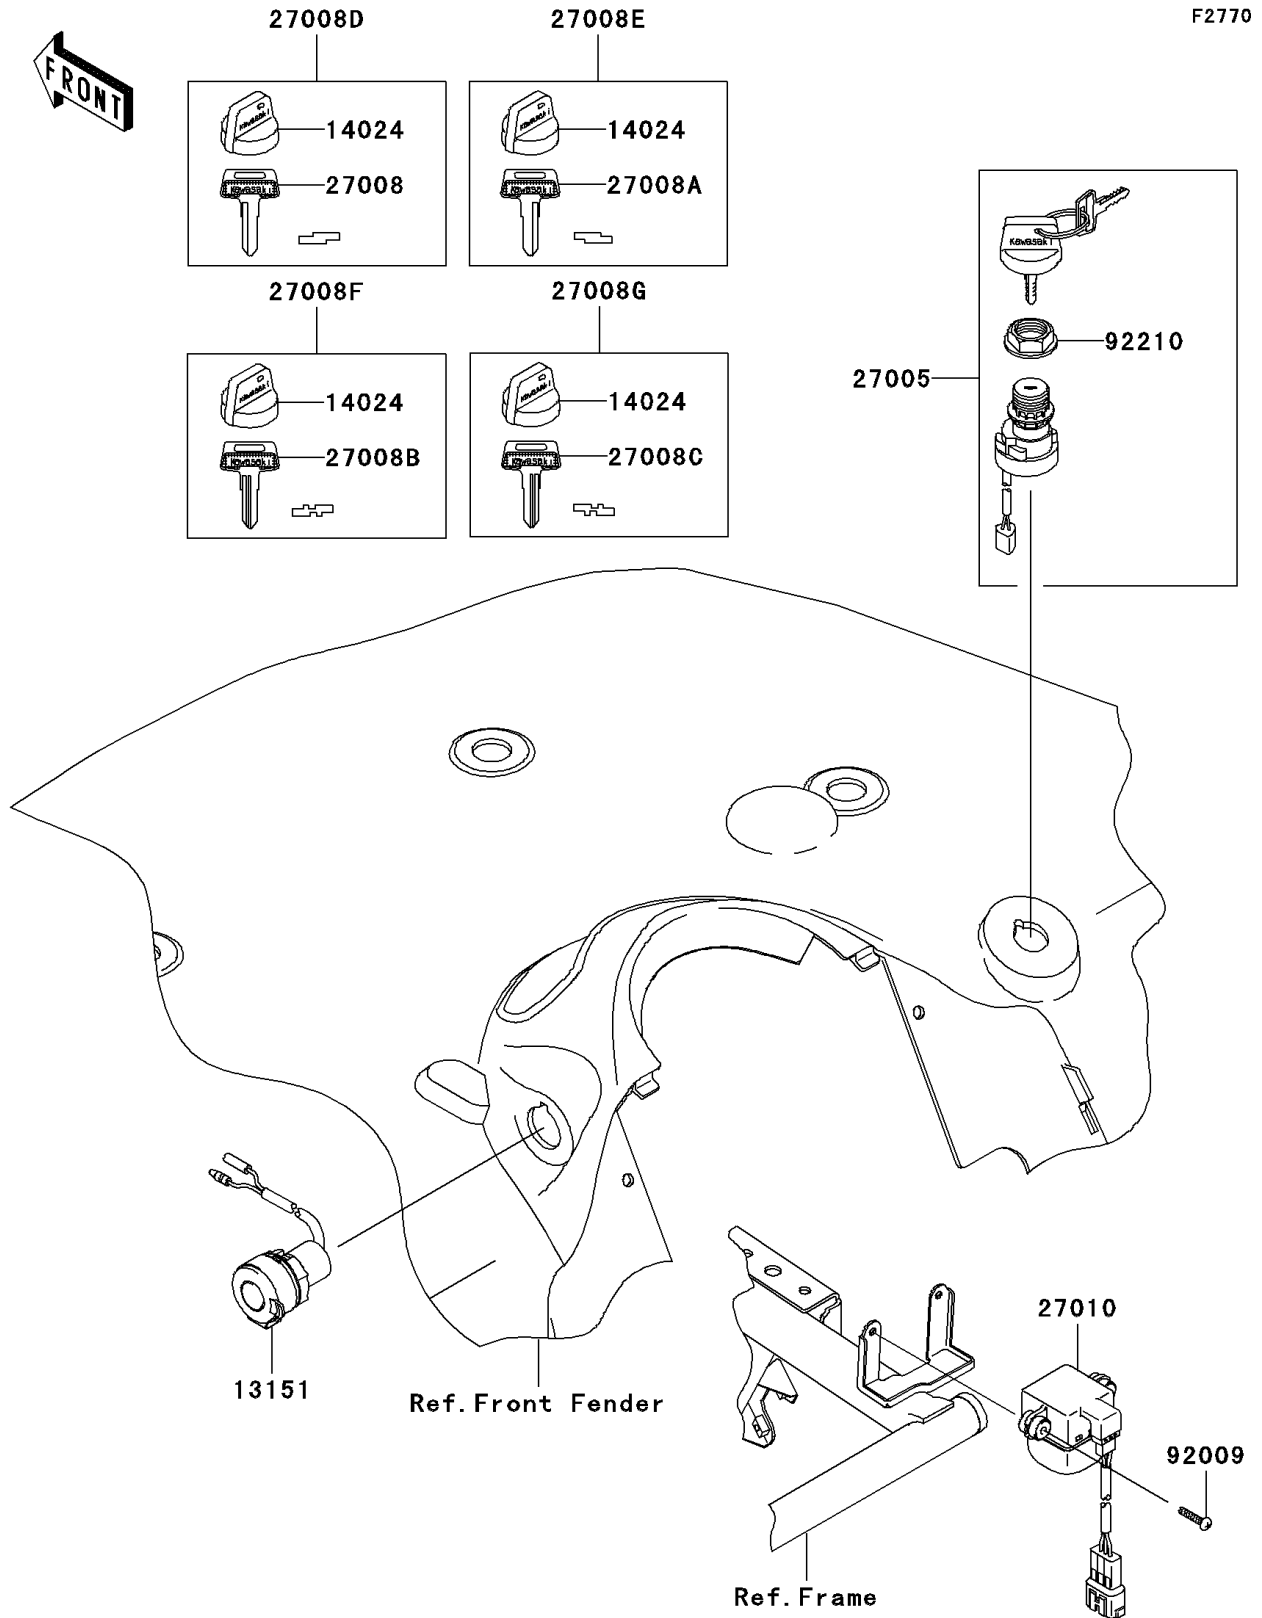

# 2003 Prairie 650 4X4 Advantage Classic PARTS DIAGRAM

Ignition Switch

## 2003 Prairie 650 4X4 Advantage Classic PARTS LIST

### Ignition Switch

ITEM NAME	PART NUMBER	QUANTITY
SWITCH-COMP,D.C.TERMINAL (Ref # 13151)	13151-1094	1
COVER,KEY (Ref # 14024)	14024-1551	4
SWITCH-ASSY-IGNITION (Ref # 27005)	27005-1267	1
KEY-LOCK,BLANK (Ref # 27008)	27008-1041	1
KEY-LOCK,BLANK (Ref # 27008A)	27008-1042	1
KEY-LOCK,BLANK (Ref # 27008B)	27008-1043	1
KEY-LOCK,BLANK (Ref # 27008C)	27008-1044	1
KEY-LOCK,BLANK (Ref # 27008D)	27008-1132	1
KEY-LOCK,BLANK (Ref # 27008E)	27008-1133	1
KEY-LOCK,BLANK (Ref # 27008F)	27008-1134	1
KEY-LOCK,BLANK (Ref # 27008G)	27008-1135	1
SWITCH,INVERT SENSOR (Ref # 27010)	27010-1421	1
SCREW,4X20 (Ref # 92009)	92009-1897	2
NUT,IGNITION SWITCH (Ref # 92210)	92210-1109	1