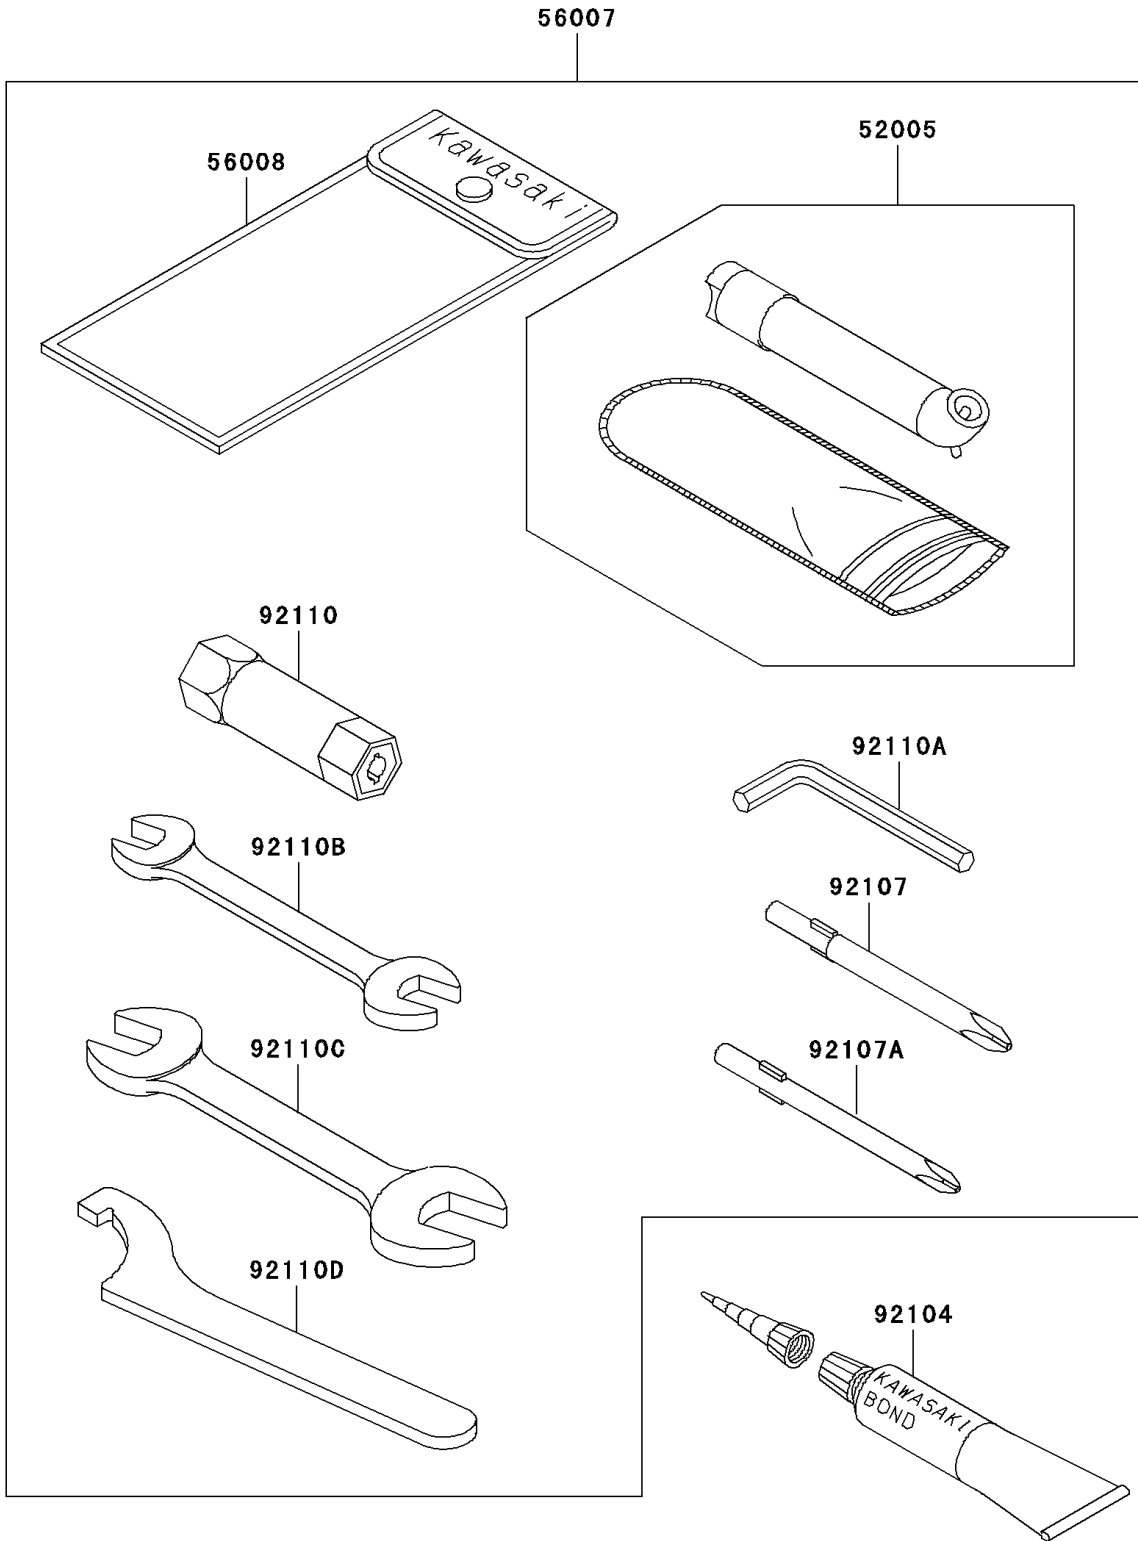

2003 Prairie 650 4X4 Advantage Classic PARTS DIAGRAM

Owner's Tools

F2810

2003 Prairie 650 4X4 Advantage Classic PARTS LIST

Owner's Tools

ITEM NAME	PART NUMBER	QUANTITY
GAUGE,AIR (Ref # 52005)	52005-1082	1
TOOL-KIT (Ref # 56007)	56007-1494	1
BAG,TOOL (Ref # 56008)	56008-1007	1
GASKET-LIQUID,TUBE,100G,SILVER (Ref # 92104)	92104-002	1
TOOL-DRIVER,#3PHILLIPS (Ref # 92107)	92107-005	1
TOOL-DRIVER,#2PHILLIPS (Ref # 92107A)	92107-1053	1
TOOL-WRENCH,BOX,16MM (Ref # 92110)	92110-1116	1
TOOL-WRENCH,ALLEN,3MM (Ref # 92110A)	92110-1140	1
TOOL-WRENCH,OPEN END,10X12 (Ref # 92110B)	92110-1152	1
TOOL-WRENCH,OPEN END,14X17 (Ref # 92110C)	92110-1153	1
TOOL-WRENCH,HOOK (Ref # 92110D)	92110-1173	1