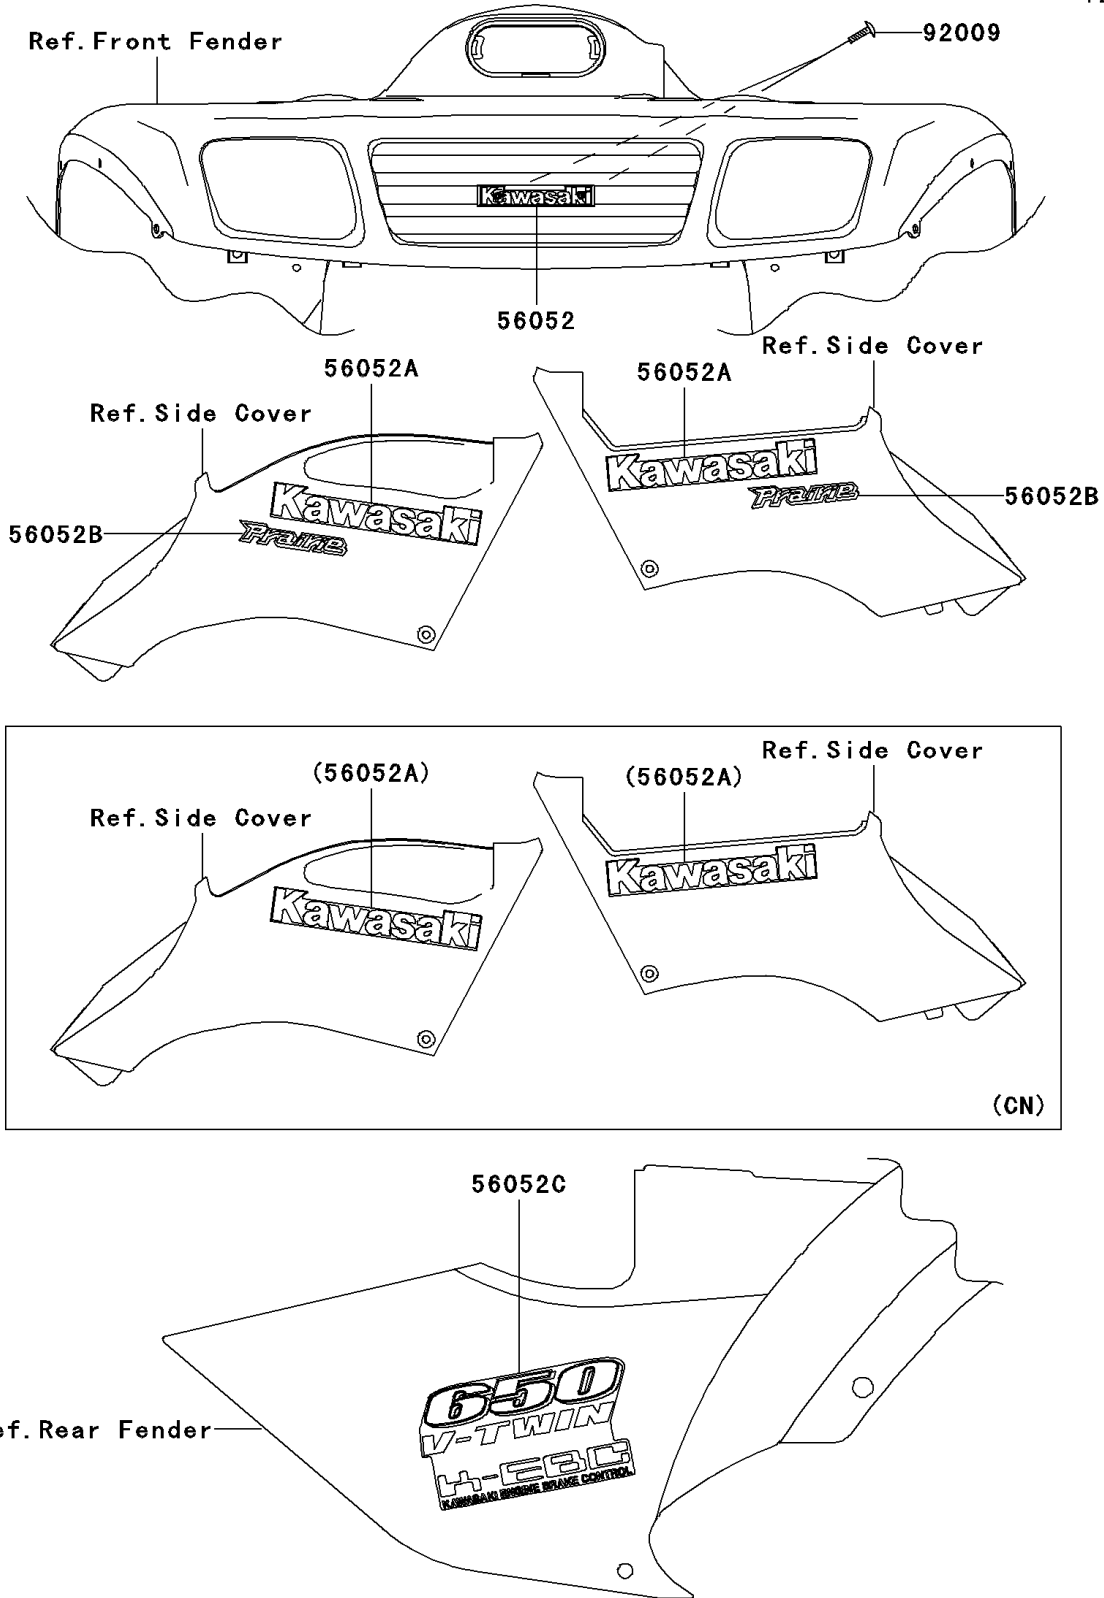

# 2003 Prairie 650 4X4 Advantage Classic PARTS DIAGRAM

Decals

F2861

## 2003 Prairie 650 4X4 Advantage Classic PARTS LIST

### Decals

ITEM NAME	PART NUMBER	QUANTITY
MARK,FR FENDER,KAWASAKI (Ref # 56052)	56052-1201	1
MARK,FUEL TANK COVER,KAWASAKI (Ref # 56052A)	56052-1871	2
MARK,RR FENDER,650 V-TWIN (Ref # 56052C)	56052-1873	2
SCREW,TAPPING,4X12 (Ref # 92009)	92009-1444	2
MARK,FUEL TANK COVER,PRAIRIE (Ref # 56052B)	56052-1872	2