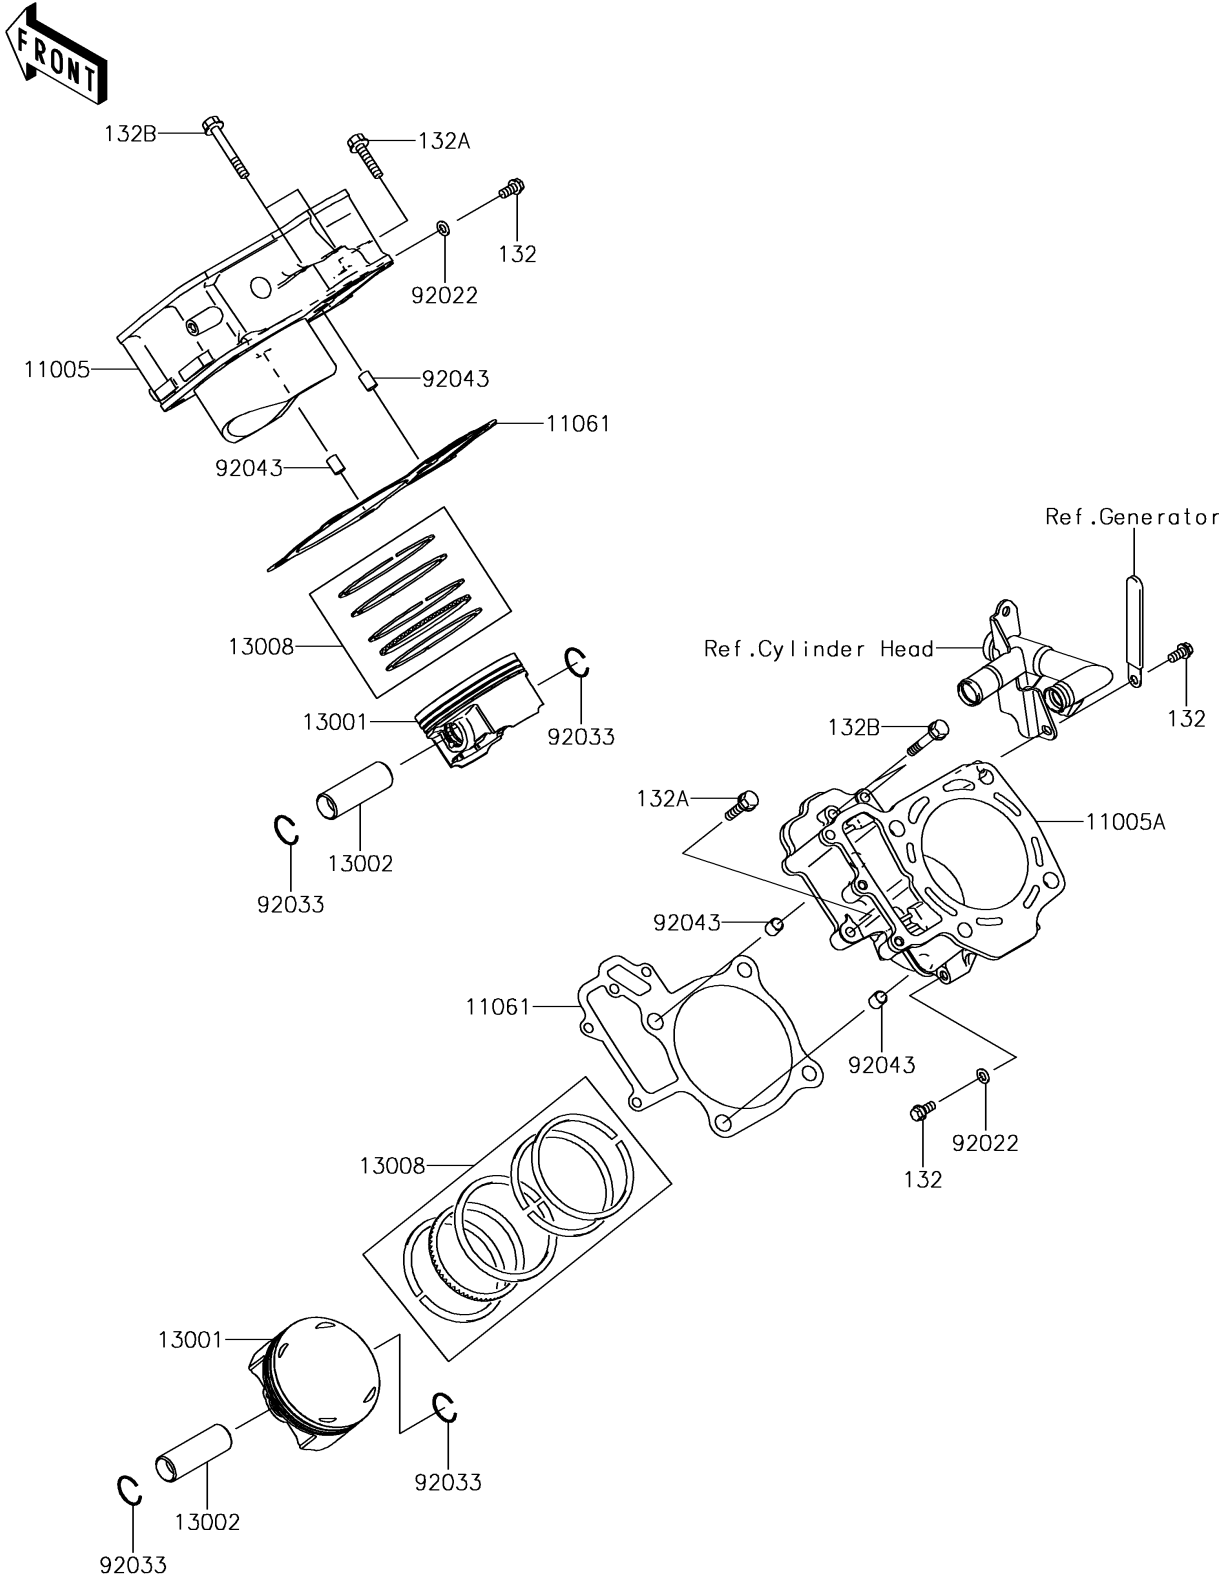

2017 BRUTE FORCE® 750 4x4i EPS PARTS DIAGRAM

Cylinder/Piston(s)

E1120

2017 BRUTE FORCE® 750 4x4i EPS PARTS LIST

Cylinder/Piston(s)

ITEM NAME	PART NUMBER	QUANTITY
CYLINDER-ENGINE,FR (Ref # 11005)	11005-0592	1
CYLINDER-ENGINE,RR (Ref # 11005A)	11005-0593	1
GASKET,CYLINDER BASE (Ref # 11061)	11061-0063	2
PISTON-ENGINE (Ref # 13001)	13001-0741	2
PIN-PISTON (Ref # 13002)	13002-1060	2
RING-SET-PISTON (Ref # 13008)	13008-0042	2
BOLT-FLANGED-SMALL,6X12 (Ref # 132)	132BA0612	3
BOLT-FLANGED-SMALL,6X30 (Ref # 132A)	132BA0630	2
BOLT-FLANGED-SMALL,6X40 (Ref # 132B)	132BA0640	4
WASHER,6.2X11X1 (Ref # 92022)	92022-304	2
RING-SNAP (Ref # 92033)	92033-1207	4
PIN,10.1X12X14 (Ref # 92043)	92043-4009	4