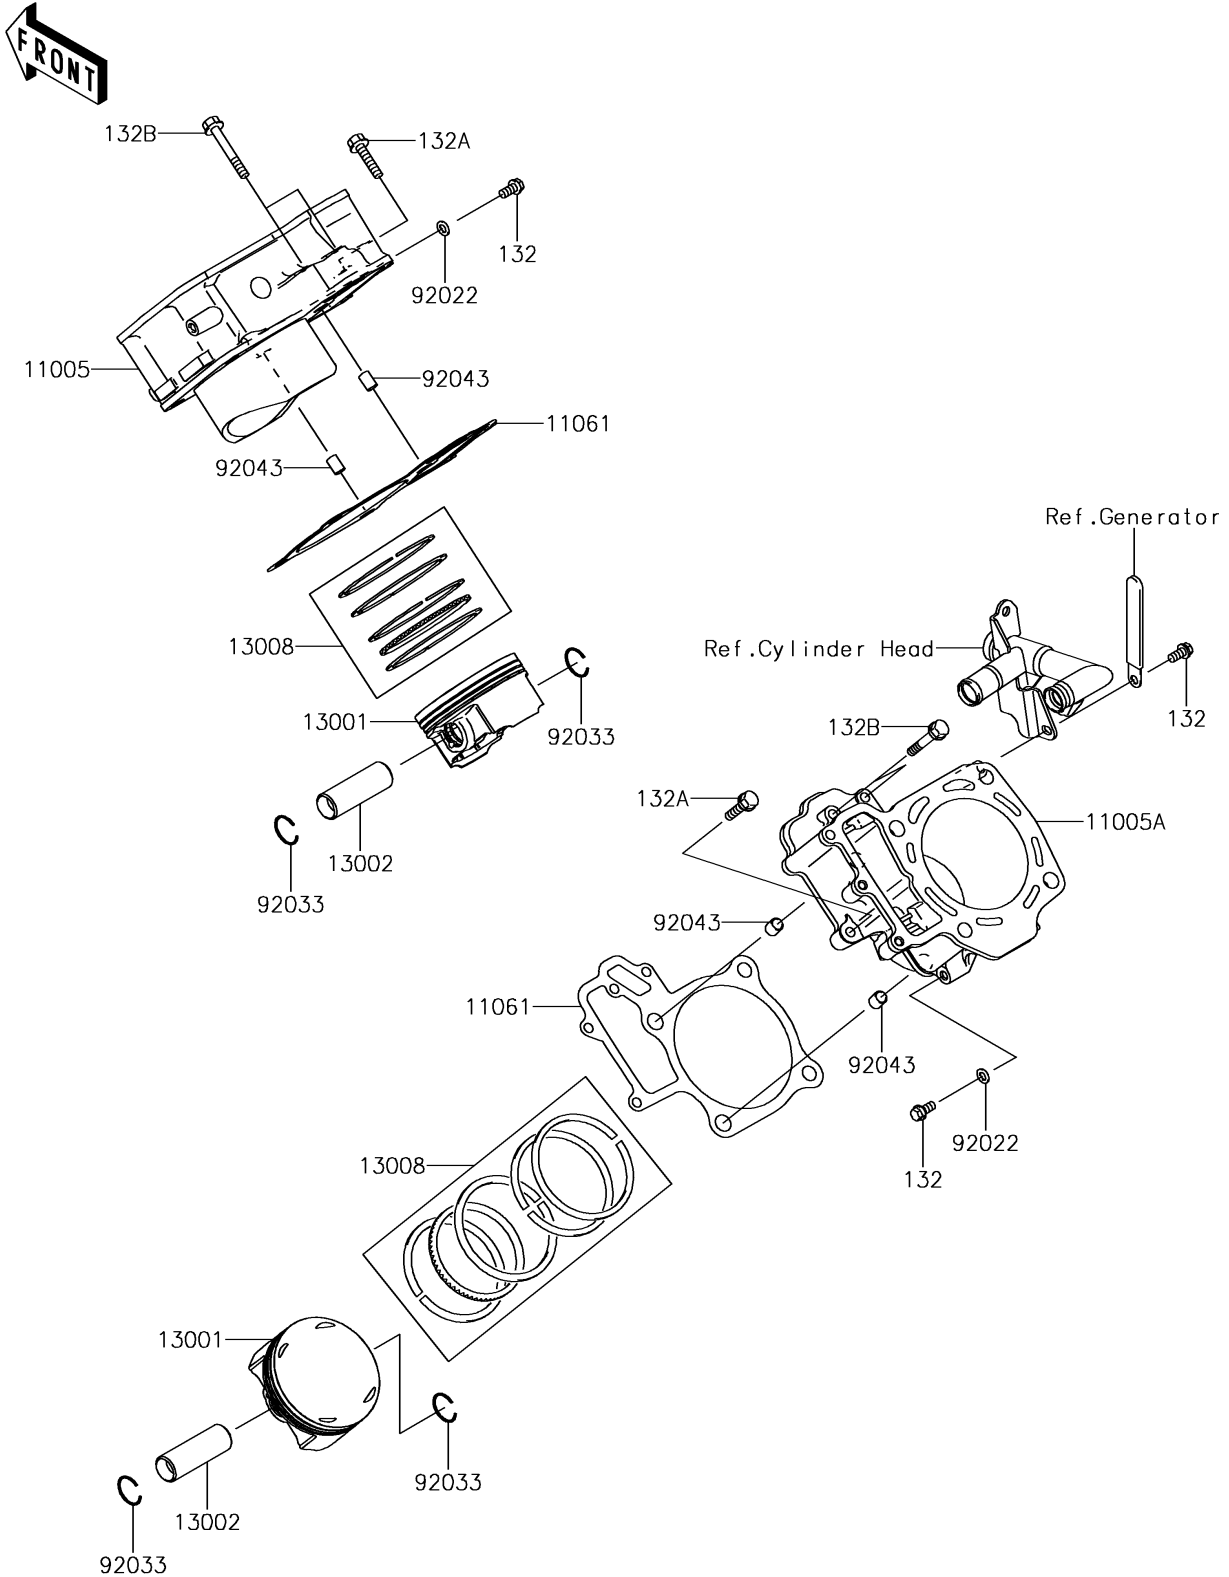

# 2018 BRUTE FORCE® 750 4x4i EPS PARTS DIAGRAM

Cylinder/Piston(s)

E1120

## 2018 BRUTE FORCE® 750 4x4i EPS PARTS LIST

Cylinder/Piston(s)

ITEM NAME	PART NUMBER	QUANTITY
CYLINDER-ENGINE,FR (Ref # 11005)	11005-0592	1
CYLINDER-ENGINE,RR (Ref # 11005A)	11005-0593	1
GASKET,CYLINDER BASE (Ref # 11061)	11061-0063	2
PISTON-ENGINE (Ref # 13001)	13001-0741	2
PIN-PISTON (Ref # 13002)	13002-1060	2
RING-SET-PISTON (Ref # 13008)	13008-0042	2
BOLT-FLANGED-SMALL,6X12 (Ref # 132)	132BA0612	3
BOLT-FLANGED-SMALL,6X30 (Ref # 132A)	132BA0630	2
BOLT-FLANGED-SMALL,6X40 (Ref # 132B)	132BA0640	4
WASHER,6.2X11X1 (Ref # 92022)	92022-304	2
RING-SNAP (Ref # 92033)	92033-1207	4
PIN,10.1X12X14 (Ref # 92043)	92043-4009	4