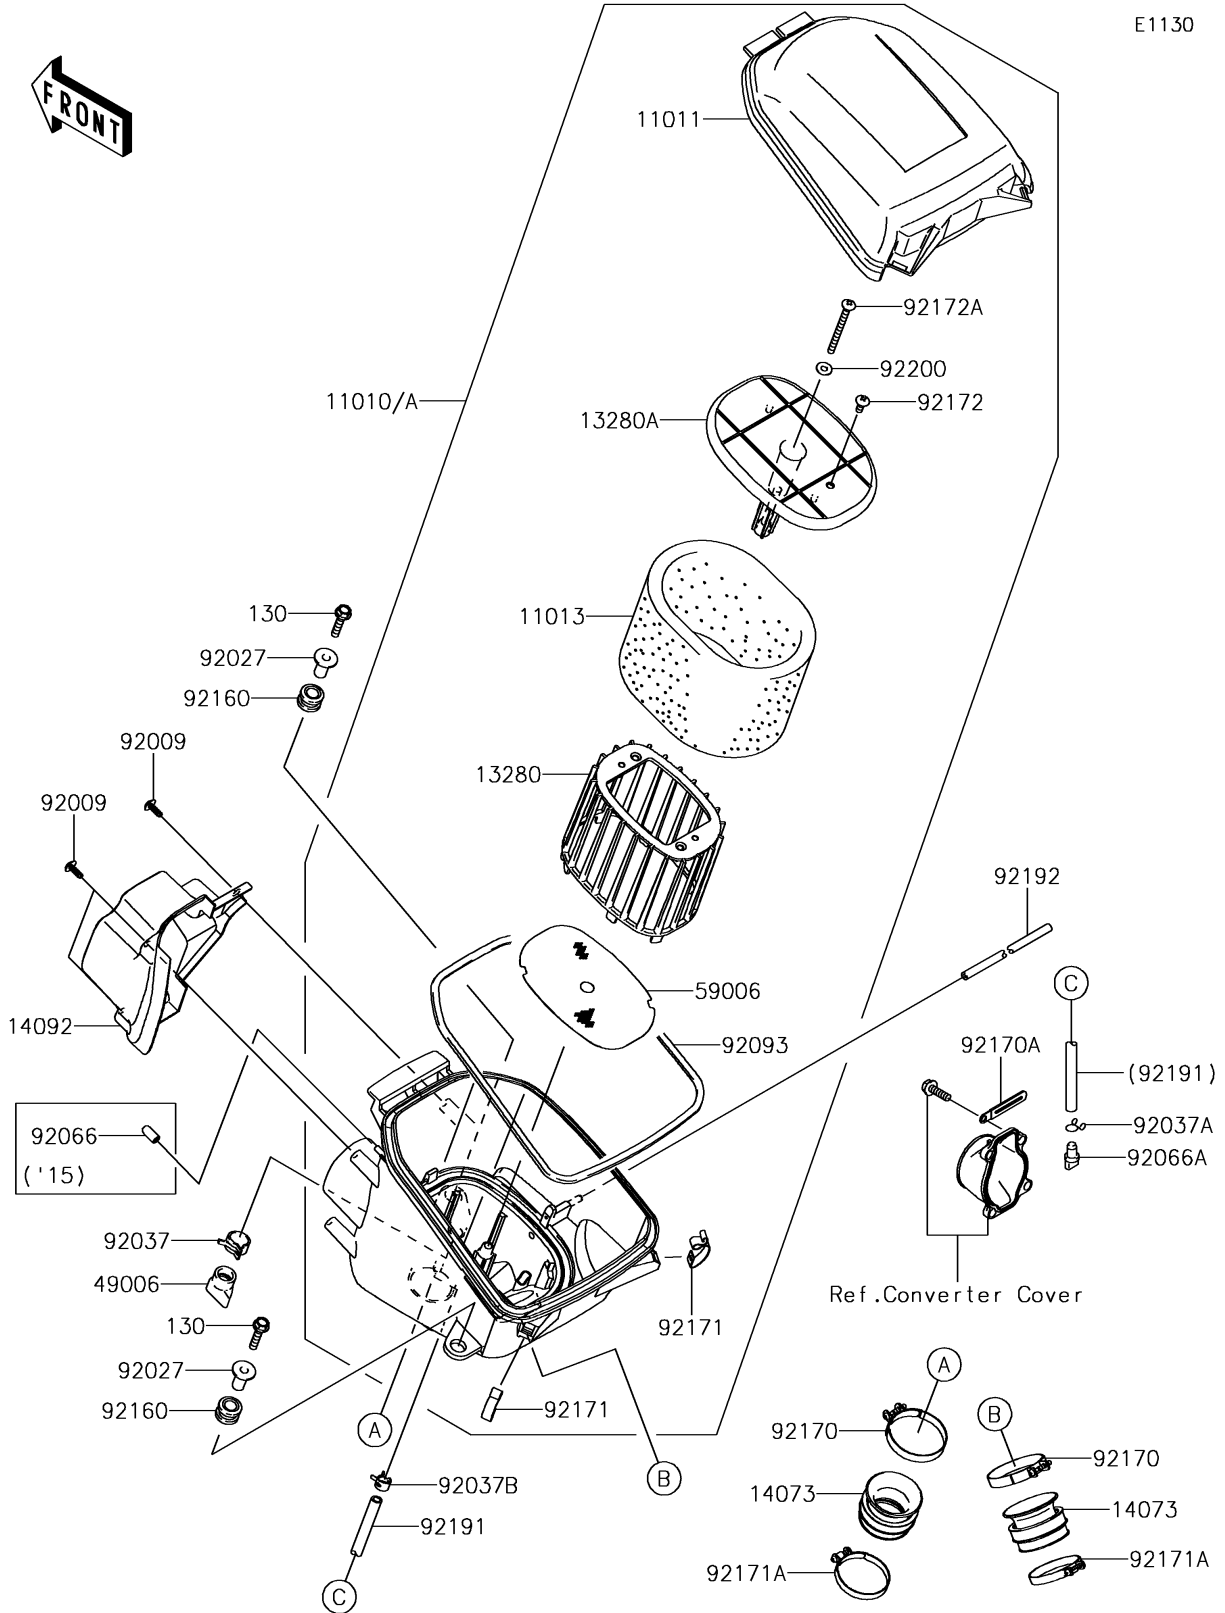

2015 Brute Force® 750 4x4i EPS PARTS DIAGRAM

Air Cleaner

E1130

2015 Brute Force® 750 4x4i EPS PARTS LIST

Air Cleaner

ITEM NAME	PART NUMBER	QUANTITY
FILTER-ASSY-AIR (Ref # 11010)	11010-0152	1
CASE-AIR FILTER,UPP (Ref # 11011)	11011-0017	1
ELEMENT-AIR FILTER (Ref # 11013)	11013-0021	1
BOLT-FLANGED,6X30 (Ref # 130)	130BA0630	2
HOLDER (Ref # 13280)	13280-0232	1
HOLDER (Ref # 13280A)	13280-0233	1
DUCT (Ref # 14073)	14073-0160	2
COVER,INTAKE DUCT (Ref # 14092)	14092-0768	1
BOOT (Ref # 49006)	49006-1292	1
ARRESTER-FLAME (Ref # 59006)	59006-0015	1
SCREW,TAPPING (Ref # 92009)	92009-1113	3
COLLAR,L=21 (Ref # 92027)	92027-195	2
CLAMP,HOSE CLIP (Ref # 92037)	92037-1460	1
CLAMP,TUBE (Ref # 92037A)	92037-147	1
CLAMP,TUBE (Ref # 92037B)	92037-1505	1
PLUG (Ref # 92066)	92066-0095	1
PLUG,DRAIN (Ref # 92066A)	92066-1211	1
SEAL (Ref # 92093)	92093-0083	1
DAMPER (Ref # 92160)	92160-1594	2
CLAMP (Ref # 92170)	92170-1448	2
CLAMP (Ref # 92170A)	92170-1514	1
CLAMP (Ref # 92171)	92171-0225	2
CLAMP (Ref # 92171A)	92171-0722	2
SCREW (Ref # 92172)	92172-0297	1
SCREW (Ref # 92172A)	92172-0300	1
TUBE,7X11X470 (Ref # 92191)	92191-1531	1
TUBE (Ref # 92192)	92192-0449	1
WASHER (Ref # 92200)	92200-0364	1