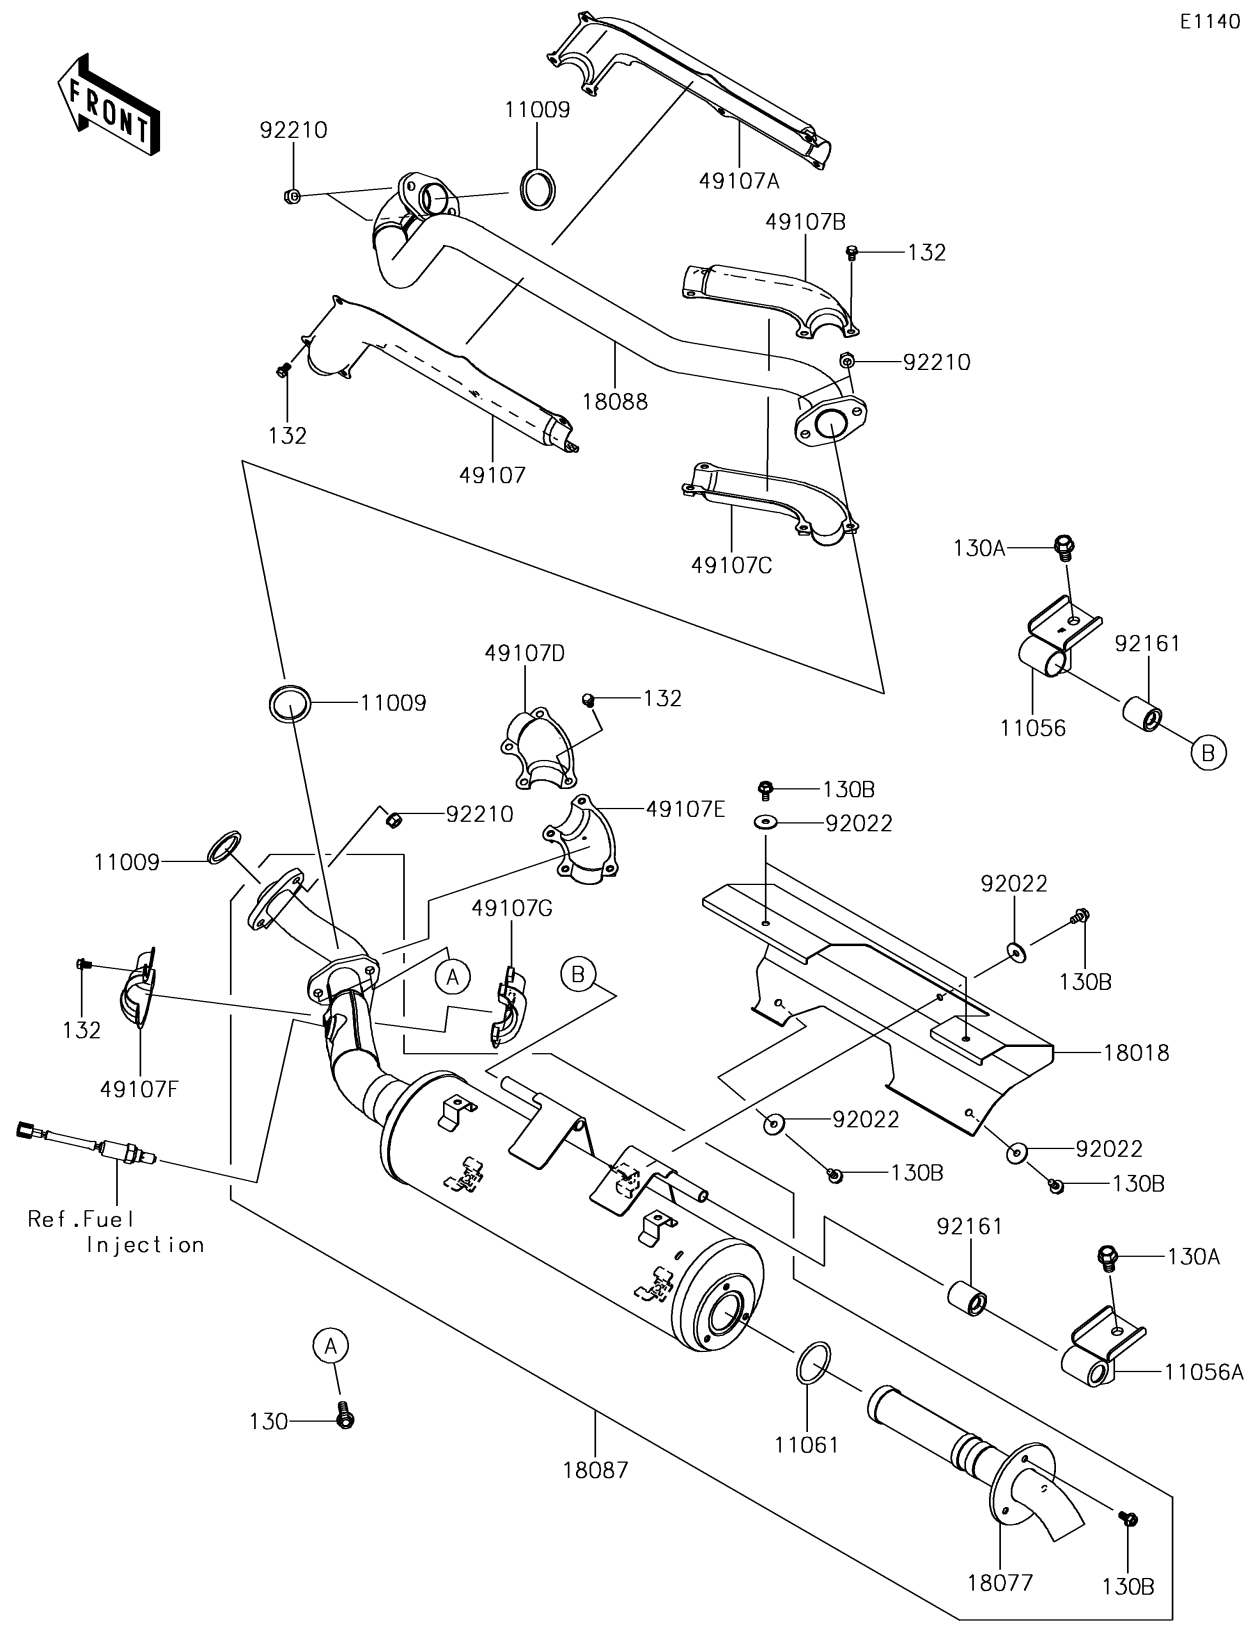

# 2016 BRUTE FORCE® 750 4x4i EPS PARTS DIAGRAM

Muffler(s)

E1140

## 2016 BRUTE FORCE® 750 4x4i EPS PARTS LIST

### Muffler(s)

ITEM NAME	PART NUMBER	QUANTITY
GASKET,EXHAUST HOLDER (Ref # 11009)	11009-1894	3
BRACKET,MUFFLER,FR (Ref # 11056)	11056-0532	1
BRACKET,MUFFLER,RR (Ref # 11056A)	11056-0533	1
GASKET,38.9X46.4X3.0 (Ref # 11061)	11061-0082	1
BOLT-FLANGED,8X30 (Ref # 130)	130BD0830	2
BOLT-FLANGED,10X16 (Ref # 130A)	130CA1016	2
BOLT-FLANGED,6X12 (Ref # 130B)	130CD0612	8
BOLT-FLANGED-SMALL,6X8 (Ref # 132)	132BD0608	18
PLATE-HEAT GUARD (Ref # 18018)	18018-0036	1
ARRESTER-SPARK (Ref # 18077)	18077-0702	1
MUFFLER (Ref # 18087)	18087-0305	1
PIPE-EXHAUST (Ref # 18088)	18088-0856	1
COVER-EXHAUST PIPE,FR,FR,LH (Ref # 49107)	49107-0759	1
COVER-EXHAUST PIPE,FR,FR,RH (Ref # 49107A)	49107-0760	1
COVER-EXHAUST PIPE,FR,RR,UPP (Ref # 49107B)	49107-0761	1
COVER-EXHAUST PIPE,FR,RR,LWR (Ref # 49107C)	49107-0762	1
COVER-EXHAUST PIPE,RR,FR,UPP (Ref # 49107D)	49107-0763	1
COVER-EXHAUST PIPE,RR,FR,LWR (Ref # 49107E)	49107-0764	1
COVER-EXHAUST PIPE,RR,RR,FR (Ref # 49107F)	49107-0765	1
COVER-EXHAUST PIPE,RR,RR,RR (Ref # 49107G)	49107-0766	1
WASHER,6.5X22X1.6 (Ref # 92022)	92022-237	5
DAMPER (Ref # 92161)	92161-0961	2
NUT,8MM (Ref # 92210)	92210-1242	6