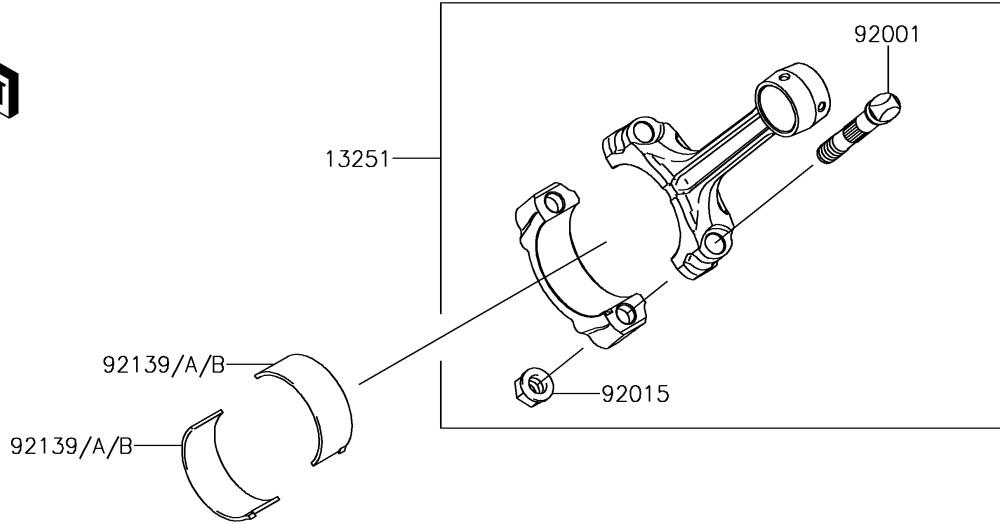

2015 Brute Force® 750 4x4i EPS PARTS DIAGRAM

Crankshaft

E1321

2015 Brute Force® 750 4x4i EPS PARTS LIST

Crankshaft

ITEM NAME	PART NUMBER	QUANTITY
CRANKSHAFT-COMP (Ref # 13031)	13031-0718	1
ROD-ASSY-CONNECTING (Ref # 13251)	13251-0709	2
BOLT,CONNECTING ROD (Ref # 92001)	92001-1980	4
NUT,FLANGED,8MM (Ref # 92015)	92015-1311	4
BUSHING,CONNECTING ROD,GREEN (Ref # 92139)	92139-0764	AR
BUSHING,CONNECTING ROD,YELLOW (Ref # 92139A)	92139-0765	4
BUSHING,CONNECTING ROD,BROWN (Ref # 92139B)	92139-0766	AR