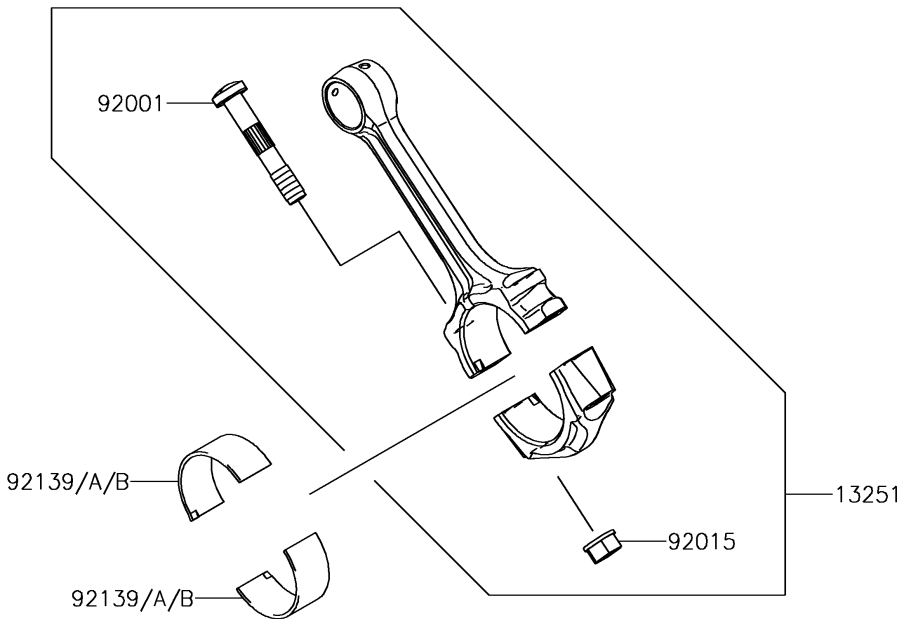

2015 Brute Force® 750 4x4i EPS PARTS DIAGRAM

Crankshaft

E1321

2015 Brute Force® 750 4x4i EPS PARTS LIST

Crankshaft

ITEM NAME	PART NUMBER	QUANTITY
CRANKSHAFT-COMP (Ref # 13031)	13031-0718	1
ROD-ASSY-CONNECTING (Ref # 13251)	13251-0709	2
BOLT,CONNECTING ROD (Ref # 92001)	92001-1980	4
NUT,FLANGED,8MM (Ref # 92015)	92015-1311	4
BUSHING,CONNECTING ROD,GREEN (Ref # 92139)	92139-0764	AR
BUSHING,CONNECTING ROD,YELLOW (Ref # 92139A)	92139-0765	4
BUSHING,CONNECTING ROD,BROWN (Ref # 92139B)	92139-0766	AR