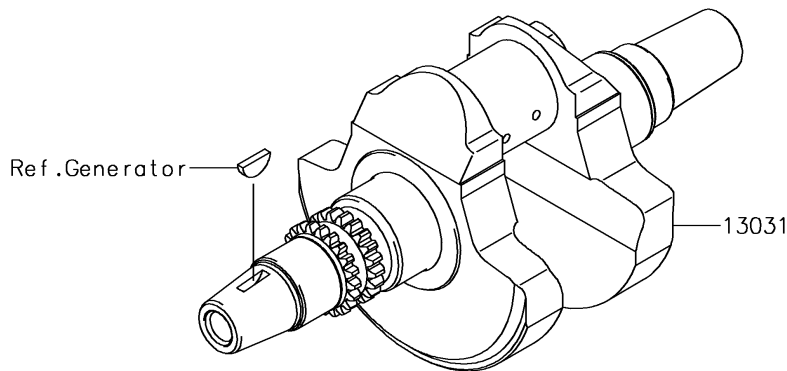

2015 Brute Force® 750 4x4i EPS PARTS DIAGRAM

Crankshaft

E1321

2015 Brute Force® 750 4x4i EPS PARTS LIST

Crankshaft

ITEM NAME	PART NUMBER	QUANTITY
CRANKSHAFT-COMP (Ref # 13031)	13031-0718	1
ROD-ASSY-CONNECTING (Ref # 13251)	13251-0709	2
BOLT,CONNECTING ROD (Ref # 92001)	92001-1980	4
NUT,FLANGED,8MM (Ref # 92015)	92015-1311	4
BUSHING,CONNECTING ROD,GREEN (Ref # 92139)	92139-0764	AR
BUSHING,CONNECTING ROD,YELLOW (Ref # 92139A)	92139-0765	4
BUSHING,CONNECTING ROD,BROWN (Ref # 92139B)	92139-0766	AR