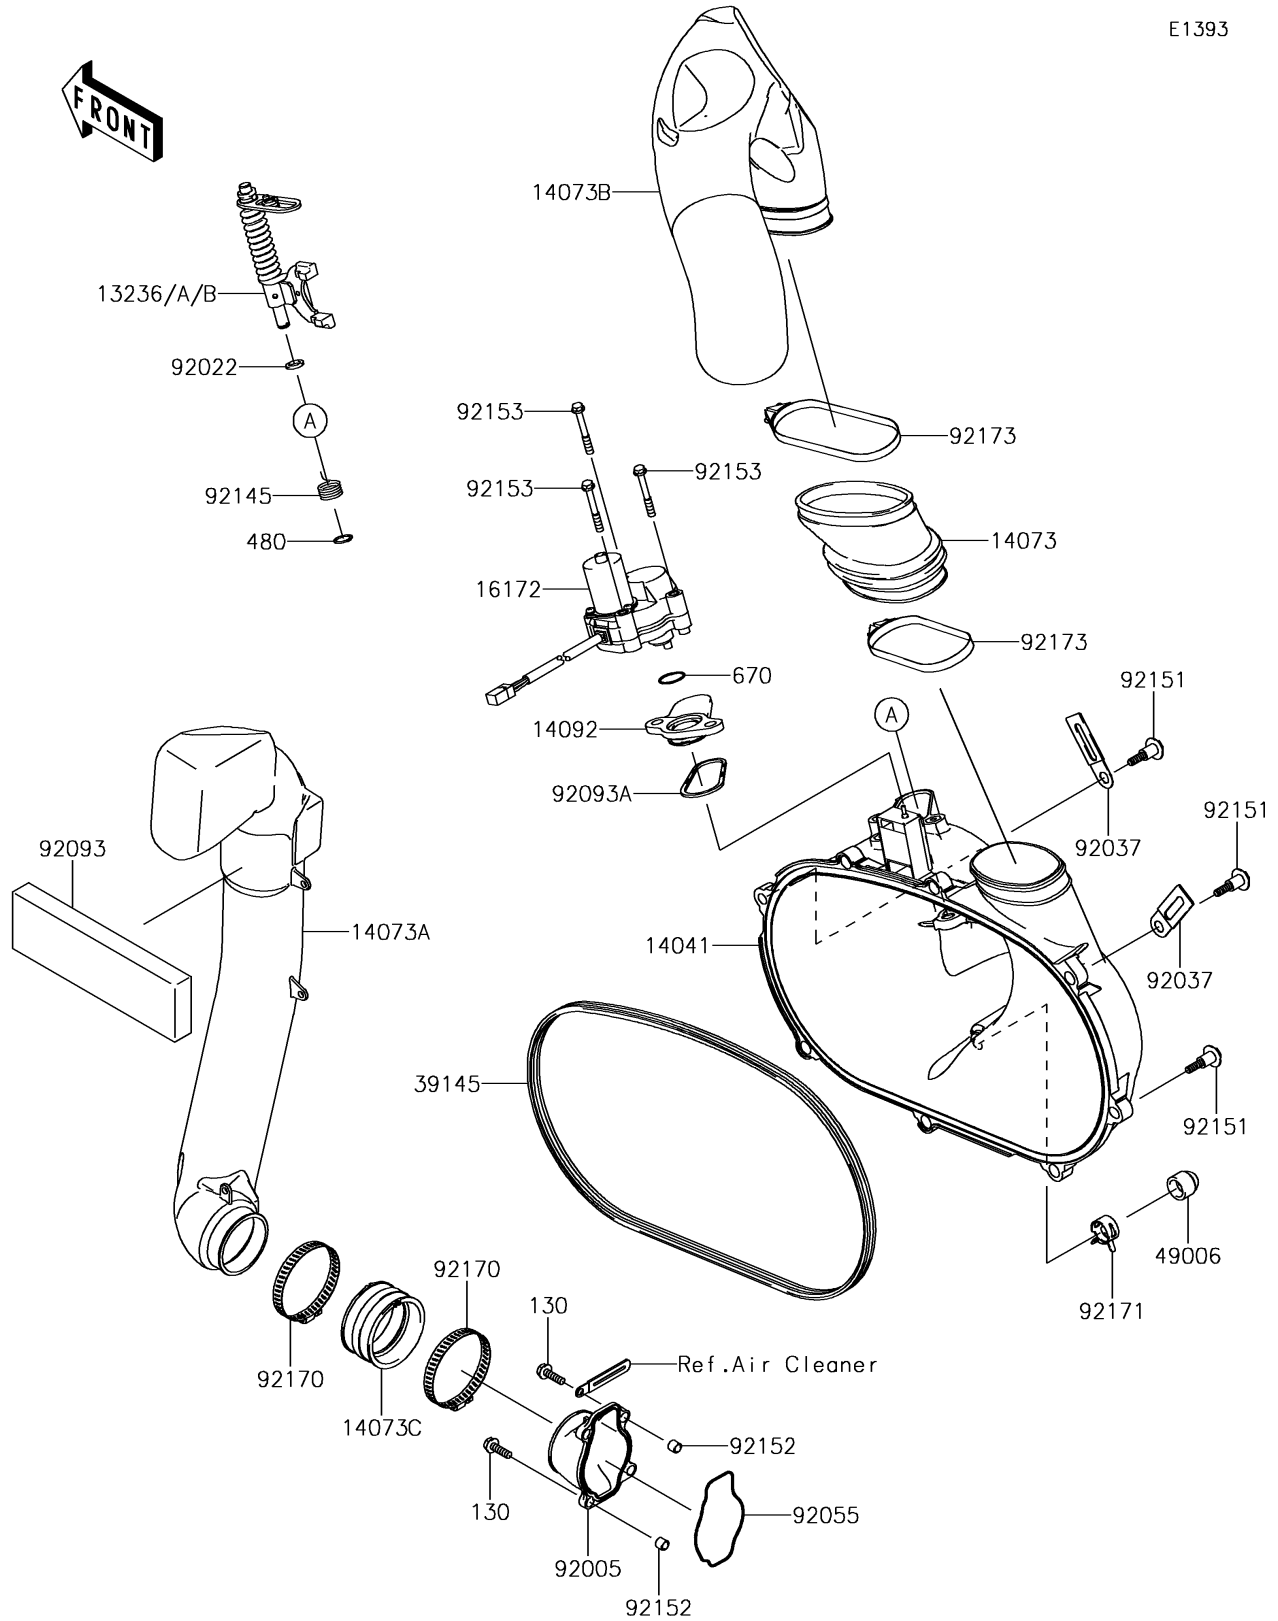

2017 BRUTE FORCE® 750 4x4i EPS PARTS DIAGRAM

Converter Cover

E1393

2017 BRUTE FORCE® 750 4x4i EPS PARTS LIST

Converter Cover

ITEM NAME	PART NUMBER	QUANTITY
-----------	-------------	----------