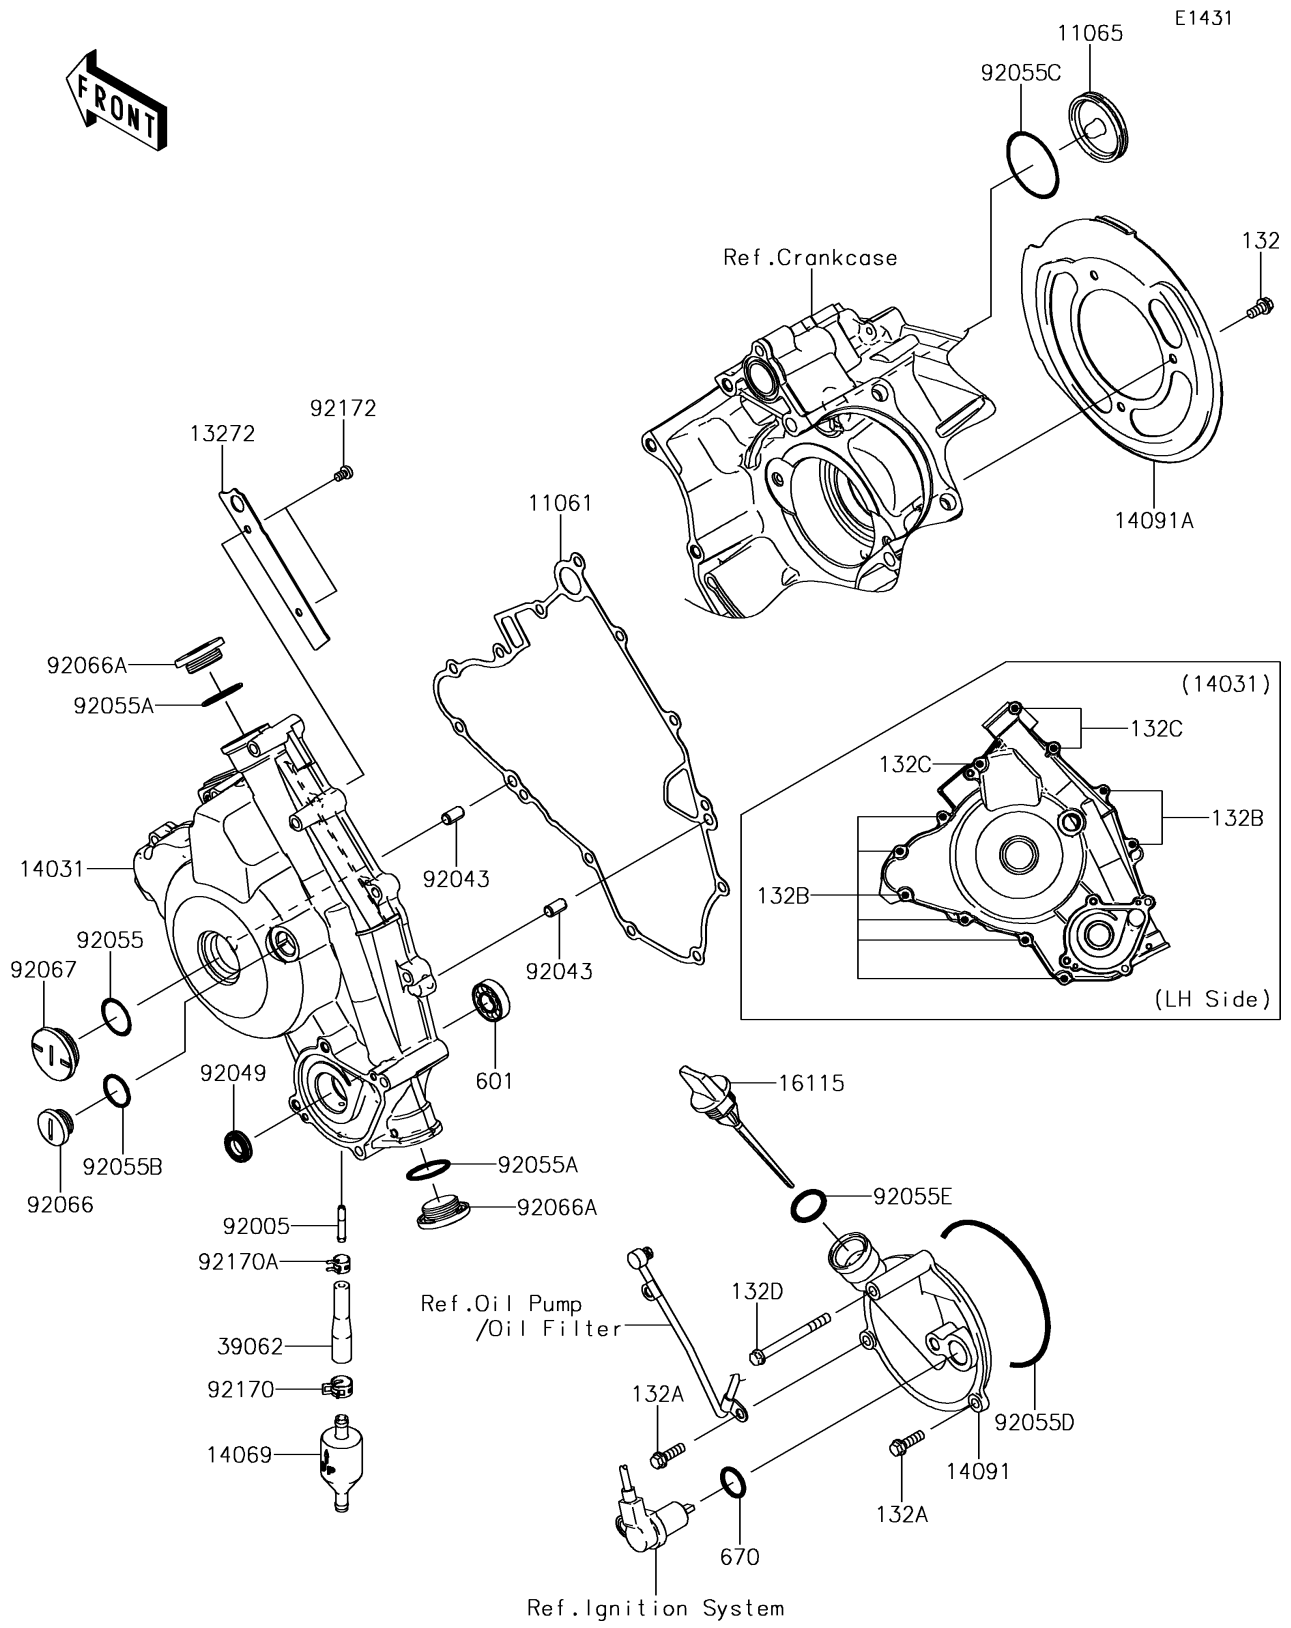

# 2017 BRUTE FORCE® 750 4x4i EPS PARTS DIAGRAM

Engine Cover(s)

## 2017 BRUTE FORCE® 750 4x4i EPS PARTS LIST

### Engine Cover(s)

ITEM NAME	PART NUMBER	QUANTITY
GASKET (Ref # 11061)	11061-1119	1
CAP (Ref # 11065)	11065-1151	1
BOLT-FLANGED-SMALL,6X12 (Ref # 132)	132BA0612	3
PLATE (Ref # 13272)	13272-1090	1
BOLT-FLANGED-SMALL,6X20 (Ref # 132A)	132BA0620	2
BOLT-FLANGED-SMALL,6X30 (Ref # 132B)	132BA0630	8
BOLT-FLANGED-SMALL,6X55 (Ref # 132C)	132BA0655	3
BOLT-FLANGED-SMALL,6X65 (Ref # 132D)	132BA0665	1
COVER-GENERATOR (Ref # 14031)	14031-0127	1
BREATHER (Ref # 14069)	14069-1051	1
COVER (Ref # 14091)	14091-1365	1
COVER,BELT CONVERTER (Ref # 14091A)	14091-1571	1
CAP-OIL FILLER (Ref # 16115)	16115-0001	1
HOSE-COOLING,CARBURETOR-VALVE (Ref # 39062)	39062-1382	1
BEARING-BALL (Ref # 601)	601A6001	1
O RING,18MM (Ref # 670)	670D2018	1
FITTING (Ref # 92005)	92005-1264	1
PIN,6.2X8X14 (Ref # 92043)	92043-1263	2
SEAL-OIL,12X22X5 (Ref # 92049)	92049-0783	1
RING-O,27.7X2.4 (Ref # 92055)	92055-091	1
RING-O,25.7X2.4 (Ref # 92055A)	92055-1136	2
RING-O,20X2 (Ref # 92055B)	92055-1146	1
RING-O,44.7X2.4 (Ref # 92055C)	92055-1279	1
RING-O,99.5X2.0 (Ref # 92055D)	92055-1632	1
RING-O,20X3 (Ref # 92055E)	92055-2185	1
PLUG,COVER (Ref # 92066)	92066-0011	1
PLUG,25X8 (Ref # 92066A)	92066-0012	2
PLUG,30X8 (Ref # 92067)	92067-024	1
CLAMP (Ref # 92170)	92170-1492	1

## 2017 BRUTE FORCE® 750 4x4i EPS PARTS LIST

Engine Cover(s)

ITEM NAME	PART NUMBER	QUANTITY
CLAMP (Ref # 92170A)	92170-1493	1
SCREW,5X8 (Ref # 92172)	92172-0119	2