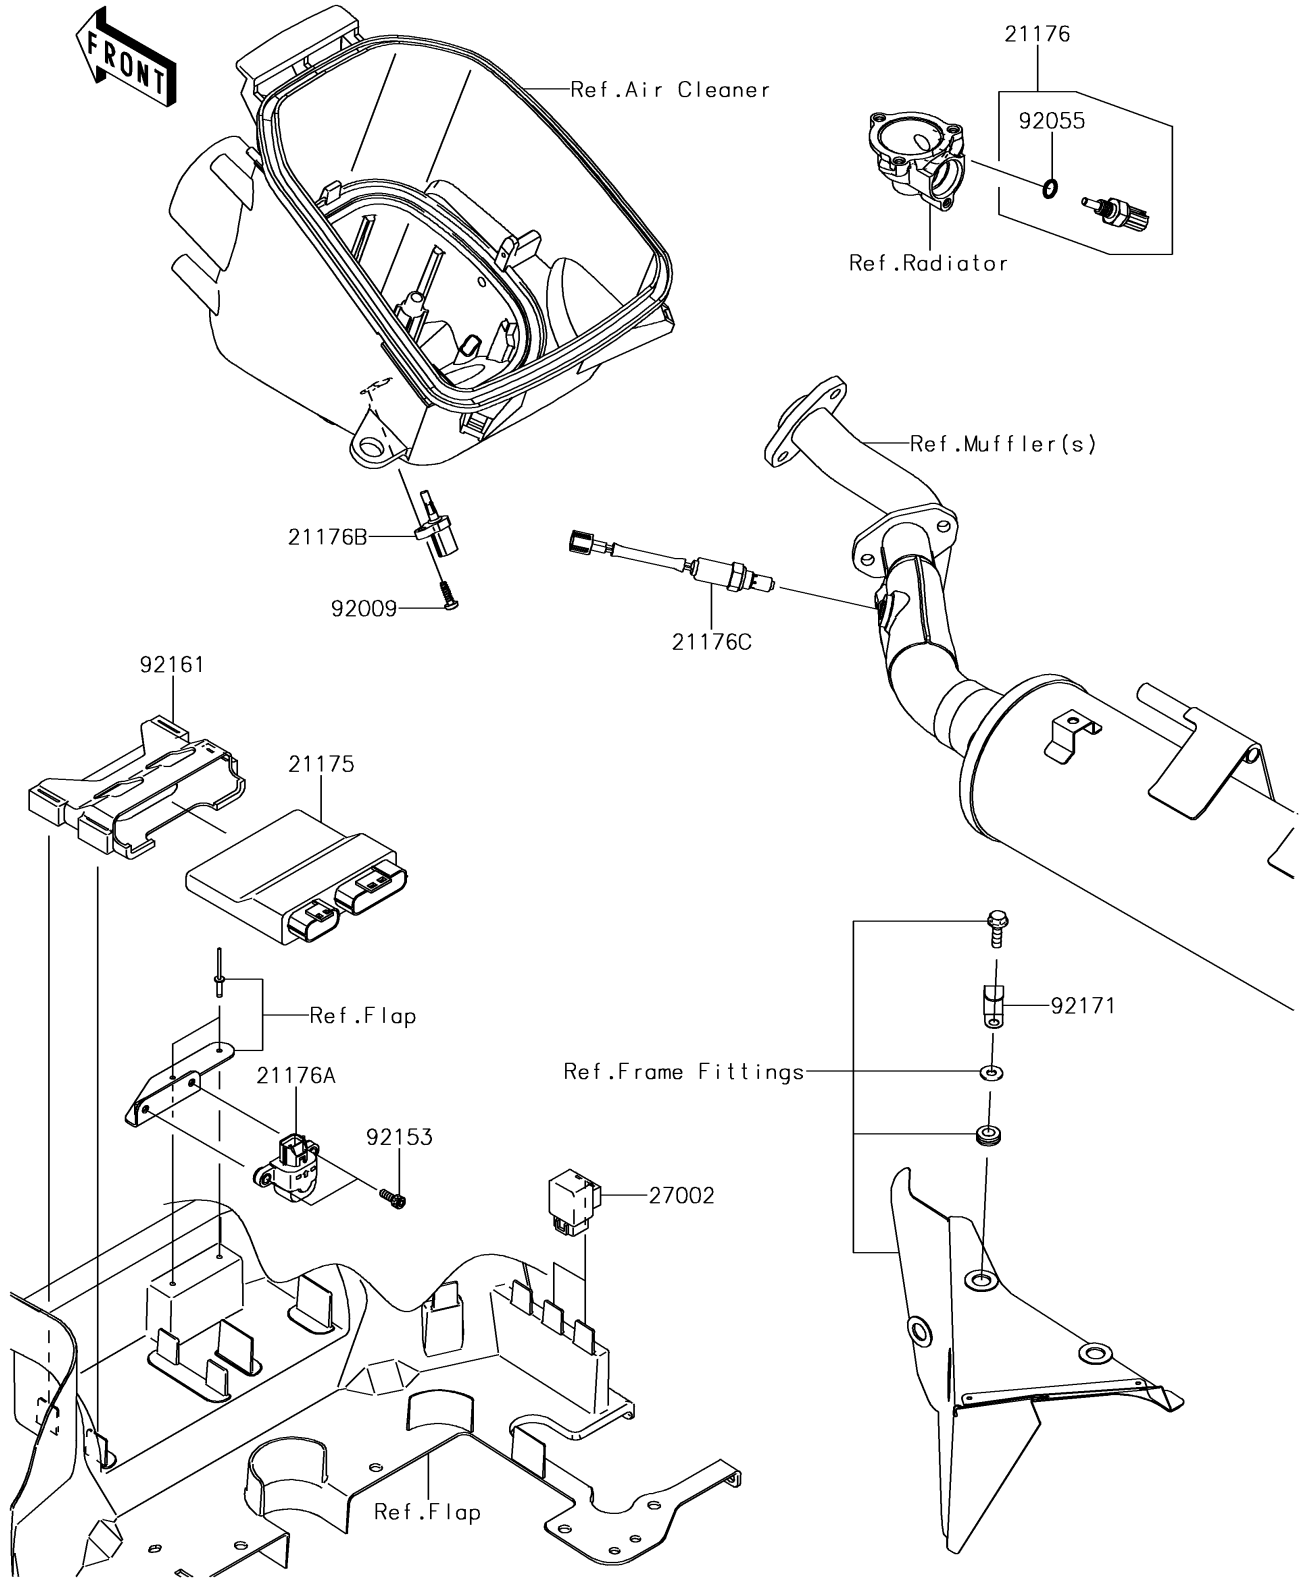

# 2015 Brute Force® 750 4x4i EPS PARTS DIAGRAM

Fuel Injection

E1530

## 2015 Brute Force® 750 4x4i EPS PARTS LIST

### Fuel Injection

ITEM NAME	PART NUMBER	QUANTITY
CONTROL UNIT-ELECTRONIC (Ref # 21175)	21175-0843	1
SENSOR,WATER TEMP (Ref # 21176)	21176-0009	1
SENSOR,VEHICLE-DOWN (Ref # 21176A)	21176-0026	1
SENSOR,AIR TEMPERATURE (Ref # 21176B)	21176-0048	1
SENSOR,OXYGEN (Ref # 21176C)	21176-0744	1
RELAY-ASSY (Ref # 27002)	27002-1062	2
SCREW,TAPPING,5X16 (Ref # 92009)	92009-1984	1
RING-O,9.5X1.9 (Ref # 92055)	92055-0016	1
BOLT,SOCKET,5X14 (Ref # 92153)	92153-1286	2
DAMPER (Ref # 92161)	92161-0465	1
CLAMP (Ref # 92171)	92171-0739	1