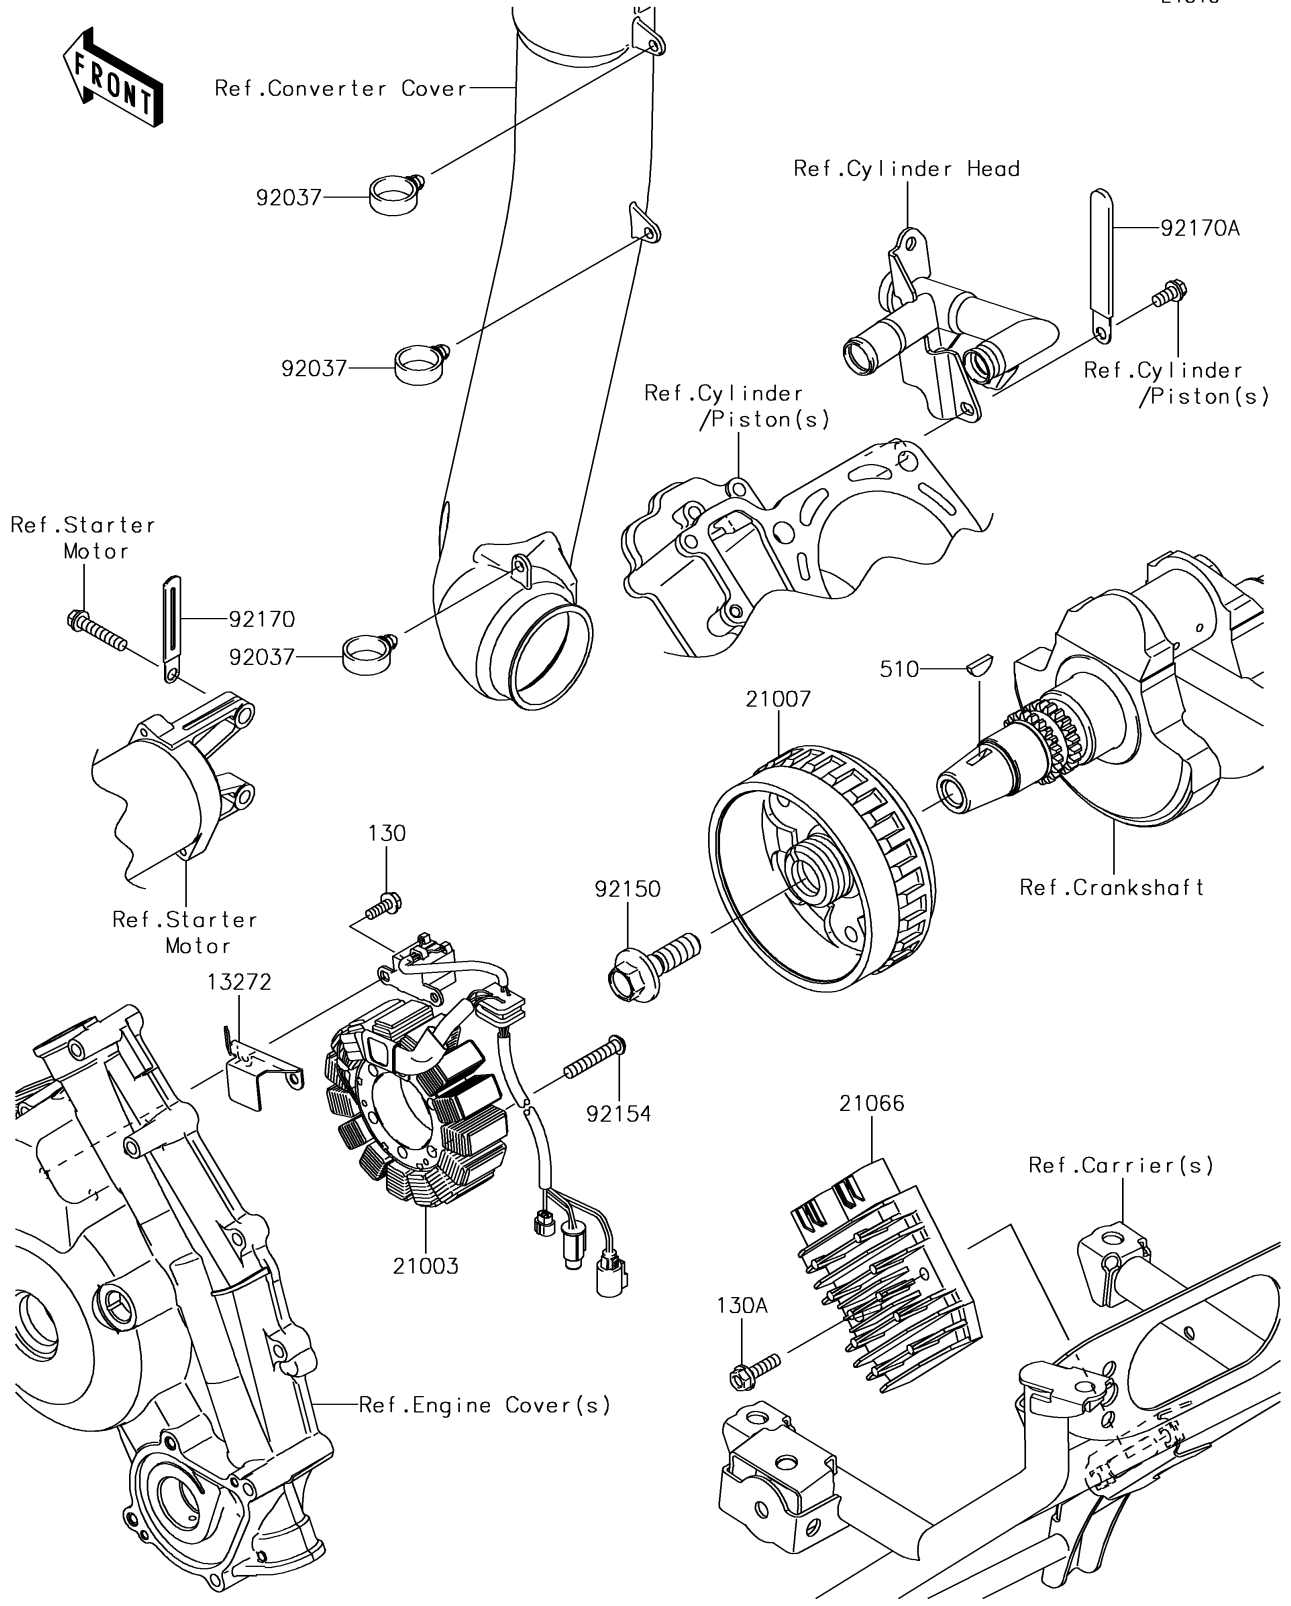

2017 BRUTE FORCE® 750 4x4i EPS PARTS DIAGRAM

Generator

E1810

2017 BRUTE FORCE® 750 4x4i EPS PARTS LIST

Generator

ITEM NAME	PART NUMBER	QUANTITY
BOLT-FLANGED,5X14 (Ref # 130)	130BA0514	2
BOLT-FLANGED,6X22 (Ref # 130A)	130BA0622	2
PLATE (Ref # 13272)	13272-1222	1
STATOR (Ref # 21003)	21003-0167	1
ROTOR (Ref # 21007)	21007-0633	1
REGULATOR-VOLTAGE (Ref # 21066)	21066-0744	1
KEY-WOODRUFF (Ref # 510)	510A4200	1
CLAMP,HOSE (Ref # 92037)	92037-1827	3
BOLT,12X40 (Ref # 92150)	92150-1717	1
BOLT,TORX,6X35 (Ref # 92154)	92154-1007	4
CLAMP (Ref # 92170)	92170-1514	1
CLAMP (Ref # 92170A)	92170-1925	1