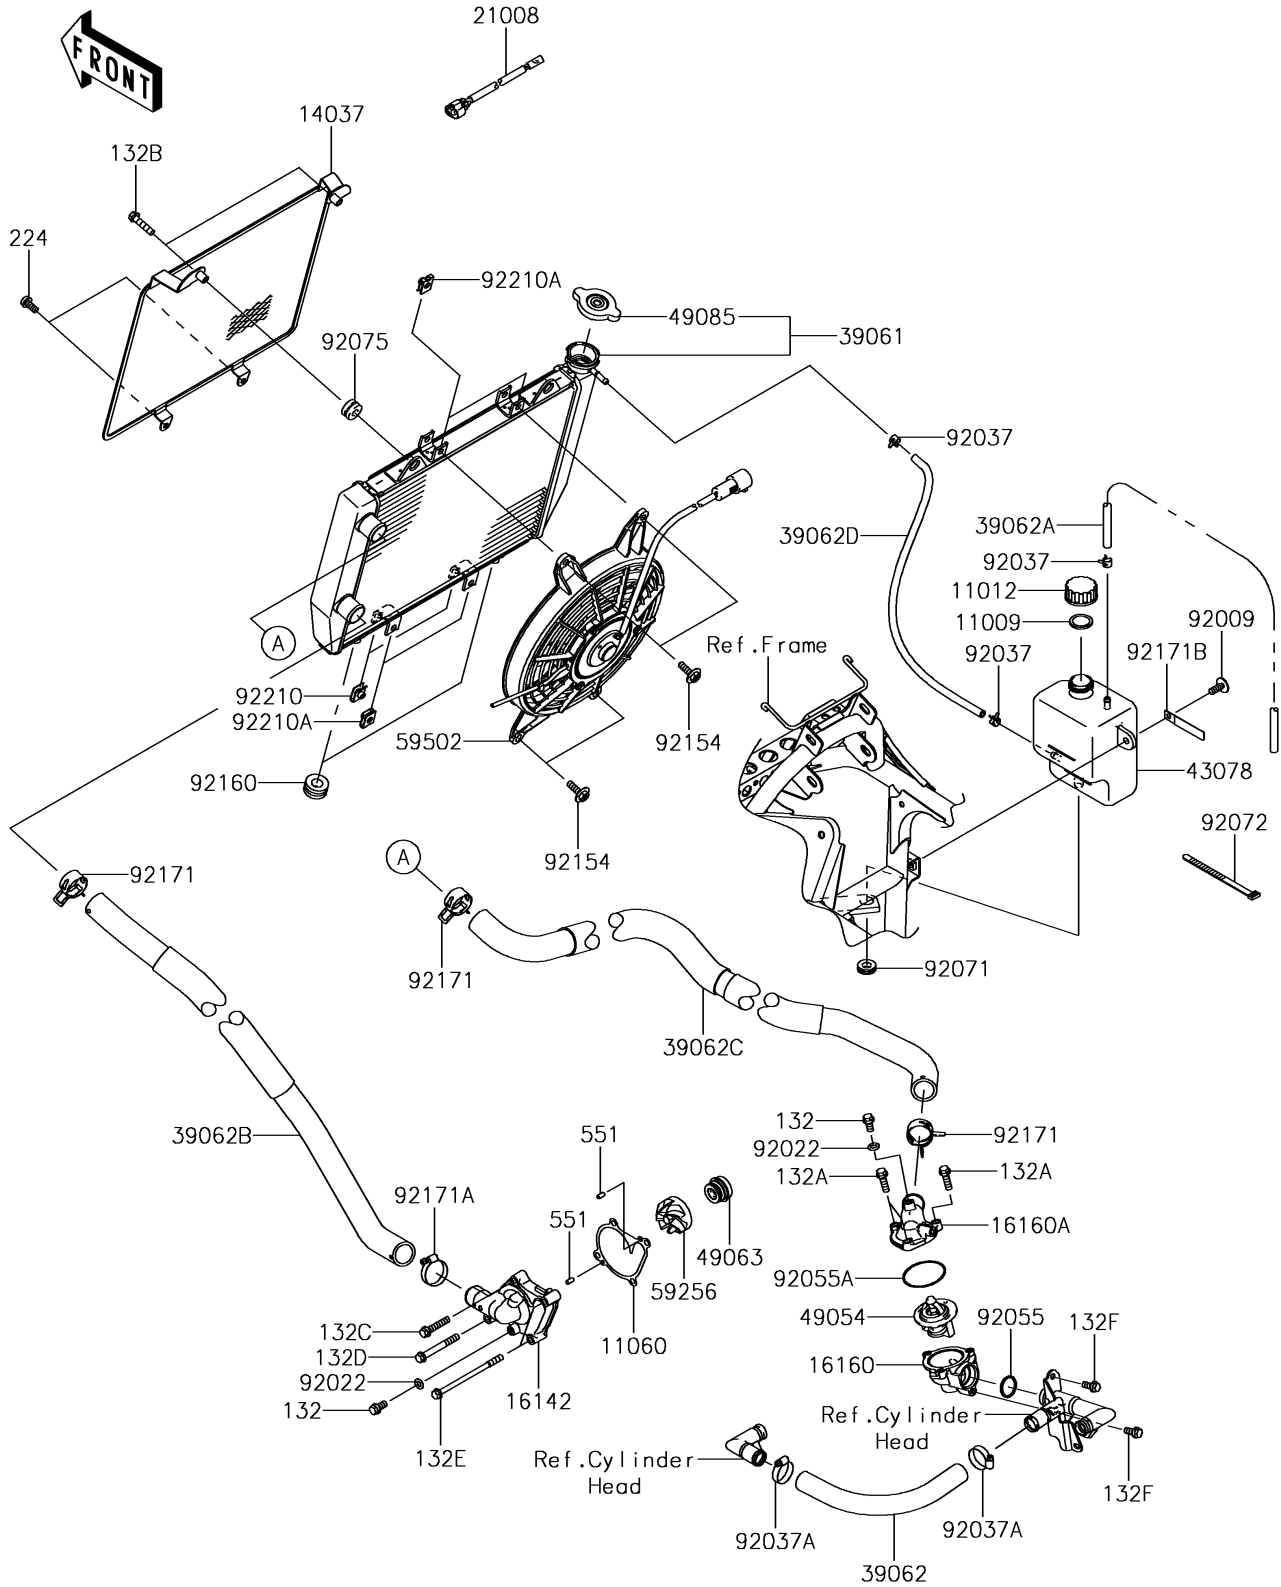

2015 Brute Force® 750 4x4i EPS PARTS DIAGRAM

Radiator

E3032

2015 Brute Force® 750 4x4i EPS PARTS LIST

Radiator

ITEM NAME	PART NUMBER	QUANTITY
GASKET,RESERVOIR TANK CAP (Ref # 11009)	11009-1145	1
CAP (Ref # 11012)	11012-1084	1
GASKET,WATER PUMP (Ref # 11060)	11060-1964	1
BOLT-FLANGED-SMALL,6X12 (Ref # 132)	132BA0612	2
BOLT-FLANGED-SMALL,6X20 (Ref # 132A)	132BA0620	3
BOLT-FLANGED-SMALL,6X25 (Ref # 132B)	132BA0625	2
BOLT-FLANGED-SMALL,6X30 (Ref # 132C)	132BA0630	1
SCREEN (Ref # 14037)	14037-0742	1
COVER-PUMP,WATER (Ref # 16142)	16142-0069	1
BODY,THERMOSTAT,LWR (Ref # 16160)	16160-0189	1
BODY,THERMOSTAT,UPP (Ref # 16160A)	16160-0225	1
BREAKER,FAN MOTOR (Ref # 21008)	21008-0555	1
RADIATOR-ASSY (Ref # 39061)	39061-0589	1
HOSE-COOLING,FR HEAD-THERMO (Ref # 39062)	39062-0316	1
HOSE-COOLING,5X9X800 (Ref # 39062A)	39062-0321	1
HOSE-COOLING,RADIATOR-PUMP (Ref # 39062B)	39062-0587	1
HOSE-COOLING,THERMO-RADIATOR (Ref # 39062C)	39062-0630	1
HOSE-COOLING,5X9X410 (Ref # 39062D)	39062-0631	1
RESERVOIR (Ref # 43078)	43078-0070	1
THERMOSTAT (Ref # 49054)	49054-1055	1
SEAL-MECHANICAL,WATER (Ref # 49063)	49063-1055	1
CAP-ASSY-PRESSURE (Ref # 49085)	49085-0005	1
IMPELLER (Ref # 59256)	59256-1069	1
FAN-ASSY (Ref # 59502)	59502-0554	1
SCREW,6X16 (Ref # 92009)	92009-1694	1
WASHER,6.2X11X1 (Ref # 92022)	92022-304	2
CLAMP,TUBE (Ref # 92037)	92037-1461	3
CLAMP,COOLING HOSE (Ref # 92037A)	92037-1589	2
RING-O,22.1X2.4 (Ref # 92055)	92055-1081	1