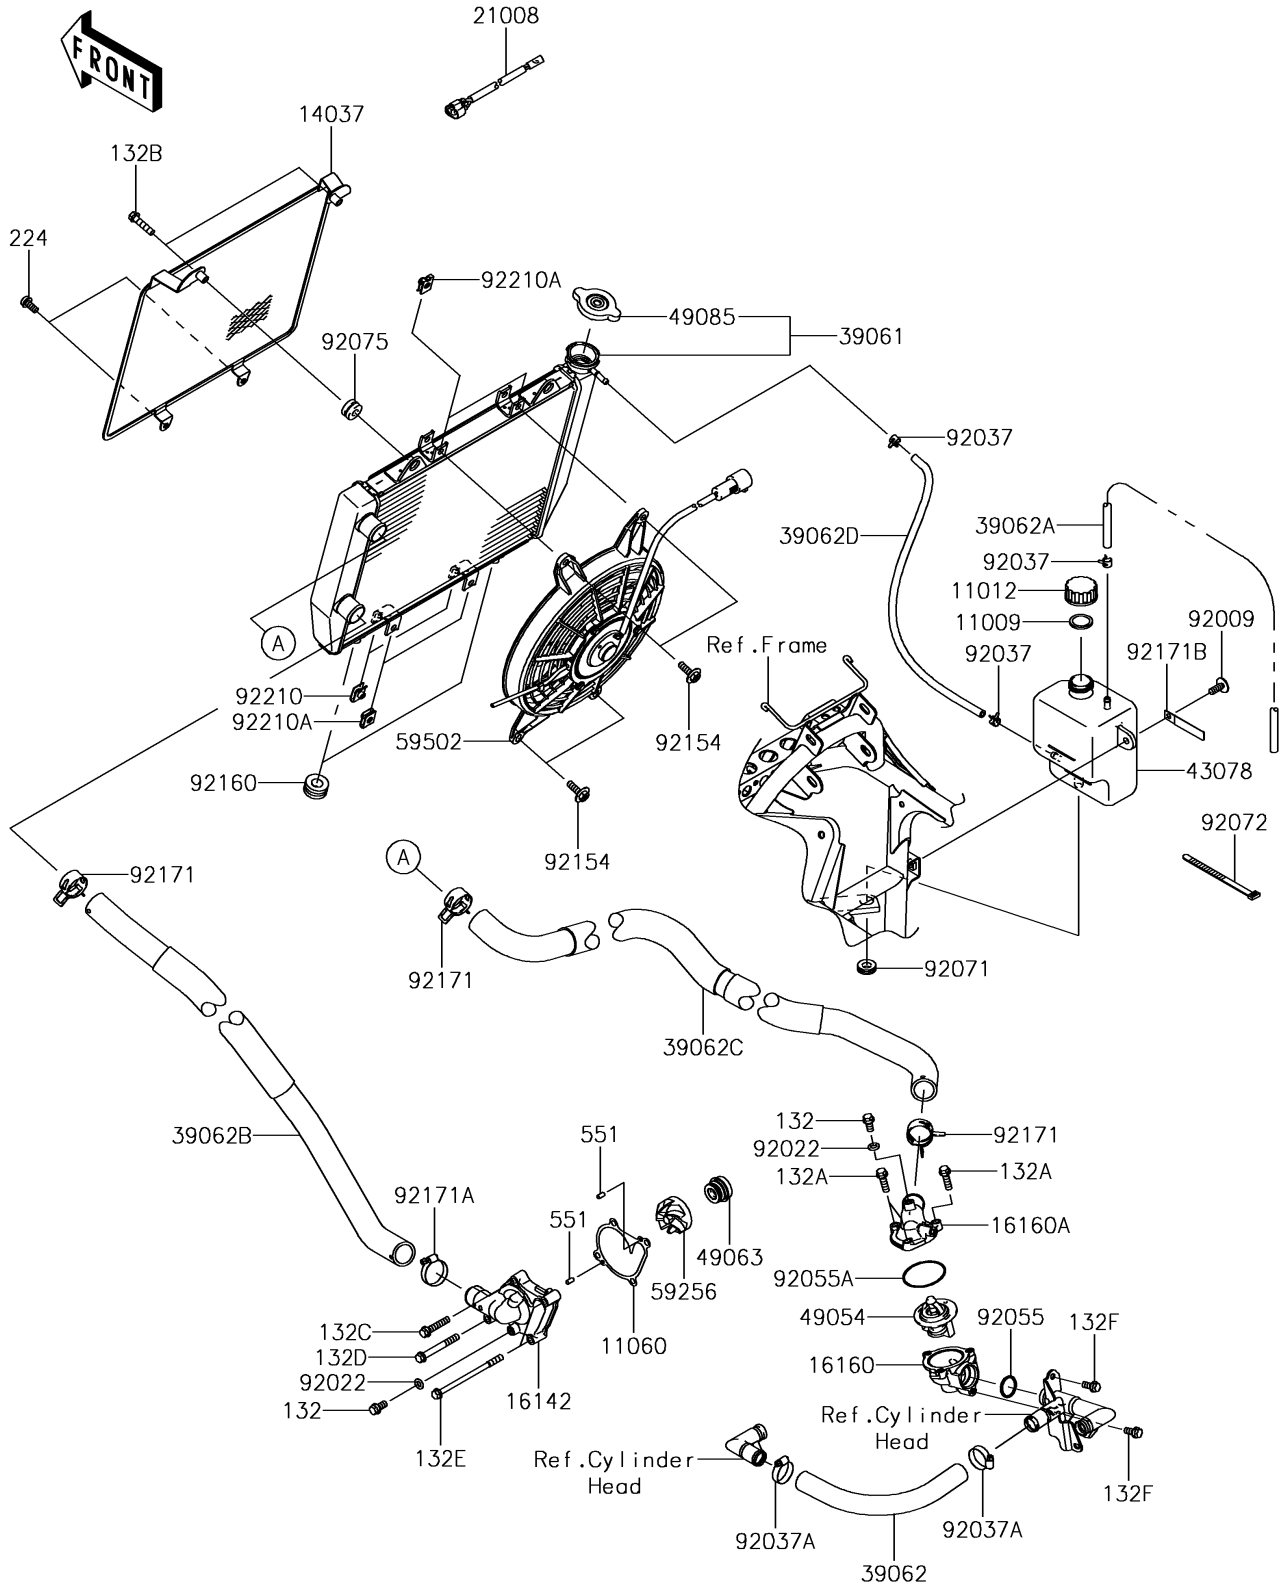

# 2016 BRUTE FORCE® 750 4x4i EPS PARTS DIAGRAM

Radiator

E3032

### Radiator

ITEM NAME	PART NUMBER	QUANTITY
GASKET,RESERVOIR TANK CAP (Ref # 11009)	11009-1145	1
CAP (Ref # 11012)	11012-1084	1
GASKET,WATER PUMP (Ref # 11060)	11060-1964	1
BOLT-FLANGED-SMALL,6X12 (Ref # 132)	132BA0612	2
BOLT-FLANGED-SMALL,6X20 (Ref # 132A)	132BA0620	3
BOLT-FLANGED-SMALL,6X25 (Ref # 132B)	132BA0625	2
BOLT-FLANGED-SMALL,6X30 (Ref # 132C)	132BA0630	1
SCREEN (Ref # 14037)	14037-0742	1
COVER-PUMP,WATER (Ref # 16142)	16142-0069	1
BODY,THERMOSTAT,LWR (Ref # 16160)	16160-0189	1
BODY,THERMOSTAT,UPP (Ref # 16160A)	16160-0225	1
BREAKER,FAN MOTOR (Ref # 21008)	21008-0555	1
RADIATOR-ASSY (Ref # 39061)	39061-0589	1
HOSE-COOLING,FR HEAD-THERMO (Ref # 39062)	39062-0316	1
HOSE-COOLING,5X9X800 (Ref # 39062A)	39062-0321	1
HOSE-COOLING,RADIATOR-PUMP (Ref # 39062B)	39062-0587	1
HOSE-COOLING,THERMO-RADIATOR (Ref # 39062C)	39062-0630	1
HOSE-COOLING,5X9X410 (Ref # 39062D)	39062-0631	1
RESERVOIR (Ref # 43078)	43078-0070	1
THERMOSTAT (Ref # 49054)	49054-1055	1
SEAL-MECHANICAL,WATER (Ref # 49063)	49063-1055	1
CAP-ASSY-PRESSURE (Ref # 49085)	49085-0005	1
IMPELLER (Ref # 59256)	59256-1069	1
FAN-ASSY (Ref # 59502)	59502-0554	1
SCREW,6X16 (Ref # 92009)	92009-1694	1
WASHER,6.2X11X1 (Ref # 92022)	92022-304	2
CLAMP,TUBE (Ref # 92037)	92037-1461	3
CLAMP,COOLING HOSE (Ref # 92037A)	92037-1589	2
RING-O,22.1X2.4 (Ref # 92055)	92055-1081	1