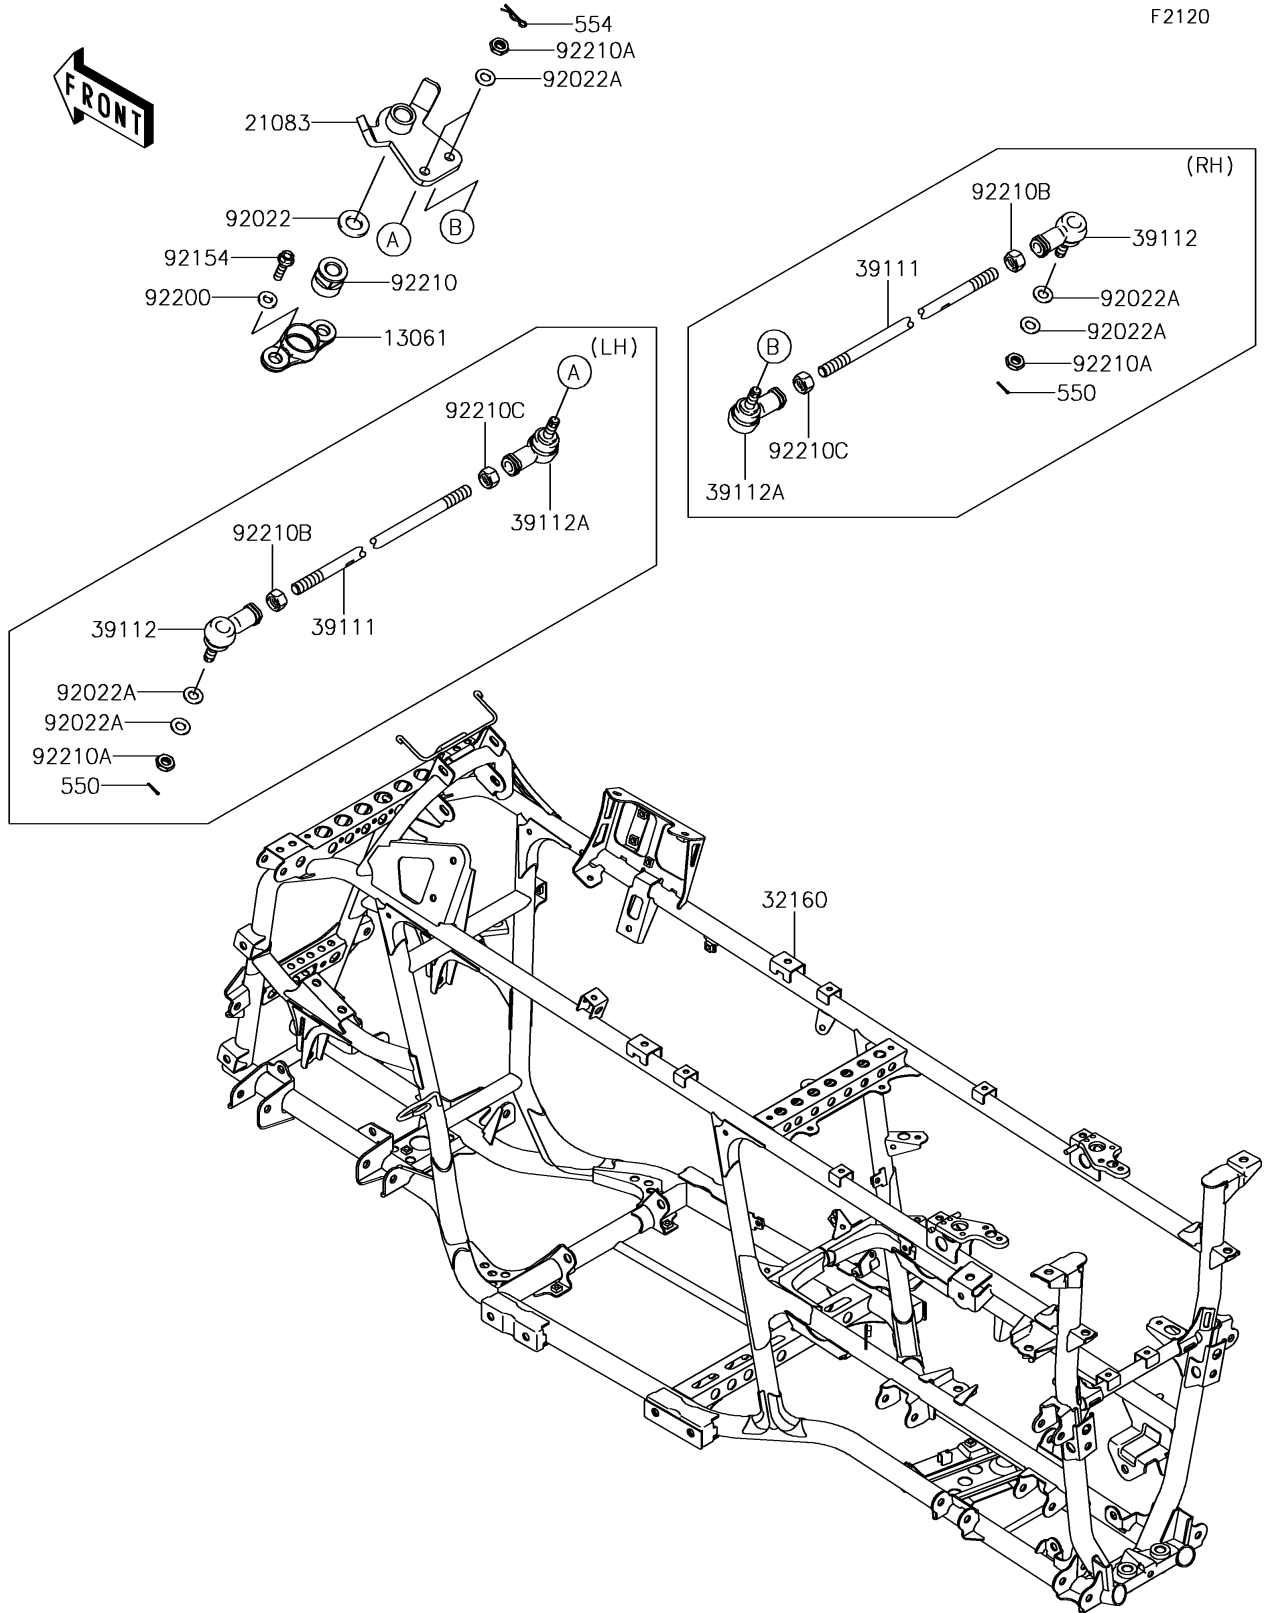

2017 BRUTE FORCE® 750 4x4i EPS PARTS DIAGRAM

Frame

2017 BRUTE FORCE® 750 4x4i EPS PARTS LIST

Frame

ITEM NAME	PART NUMBER	QUANTITY
BOSS,EPS STOPPER (Ref # 13061)	13061-0611	1
ARM,PITMAN (Ref # 21083)	21083-0053	1
FRAME-COMP (Ref # 32160)	32160-0712	1
ROD-TIE (Ref # 39111)	39111-0023	2
RODEND-TIE,RIGHT HANDED (Ref # 39112)	39112-0009	2
RODEND-TIE,LEFT HANDED (Ref # 39112A)	39112-0010	2
PIN-COTTER,2.0X15 (Ref # 550)	550AA2015	2
PIN-SNAP,10MM (Ref # 554)	554DA1000	2
WASHER,16X32X3.2 (Ref # 92022)	92022-1701	1
WASHER,10.2X20X1.5 (Ref # 92022A)	92022-3742	6
BOLT,FLANGED,8X30 (Ref # 92154)	92154-0850	2
WASHER,8.2X20.0X2.5 (Ref # 92200)	92200-0205	2
NUT,16MM (Ref # 92210)	92210-0751	1
NUT,LOCK,10MM (Ref # 92210A)	92210-1184	4
NUT,RIGHT HANDED (Ref # 92210B)	92210-1385	2
NUT,LEFT HANDED (Ref # 92210C)	92210-1386	2