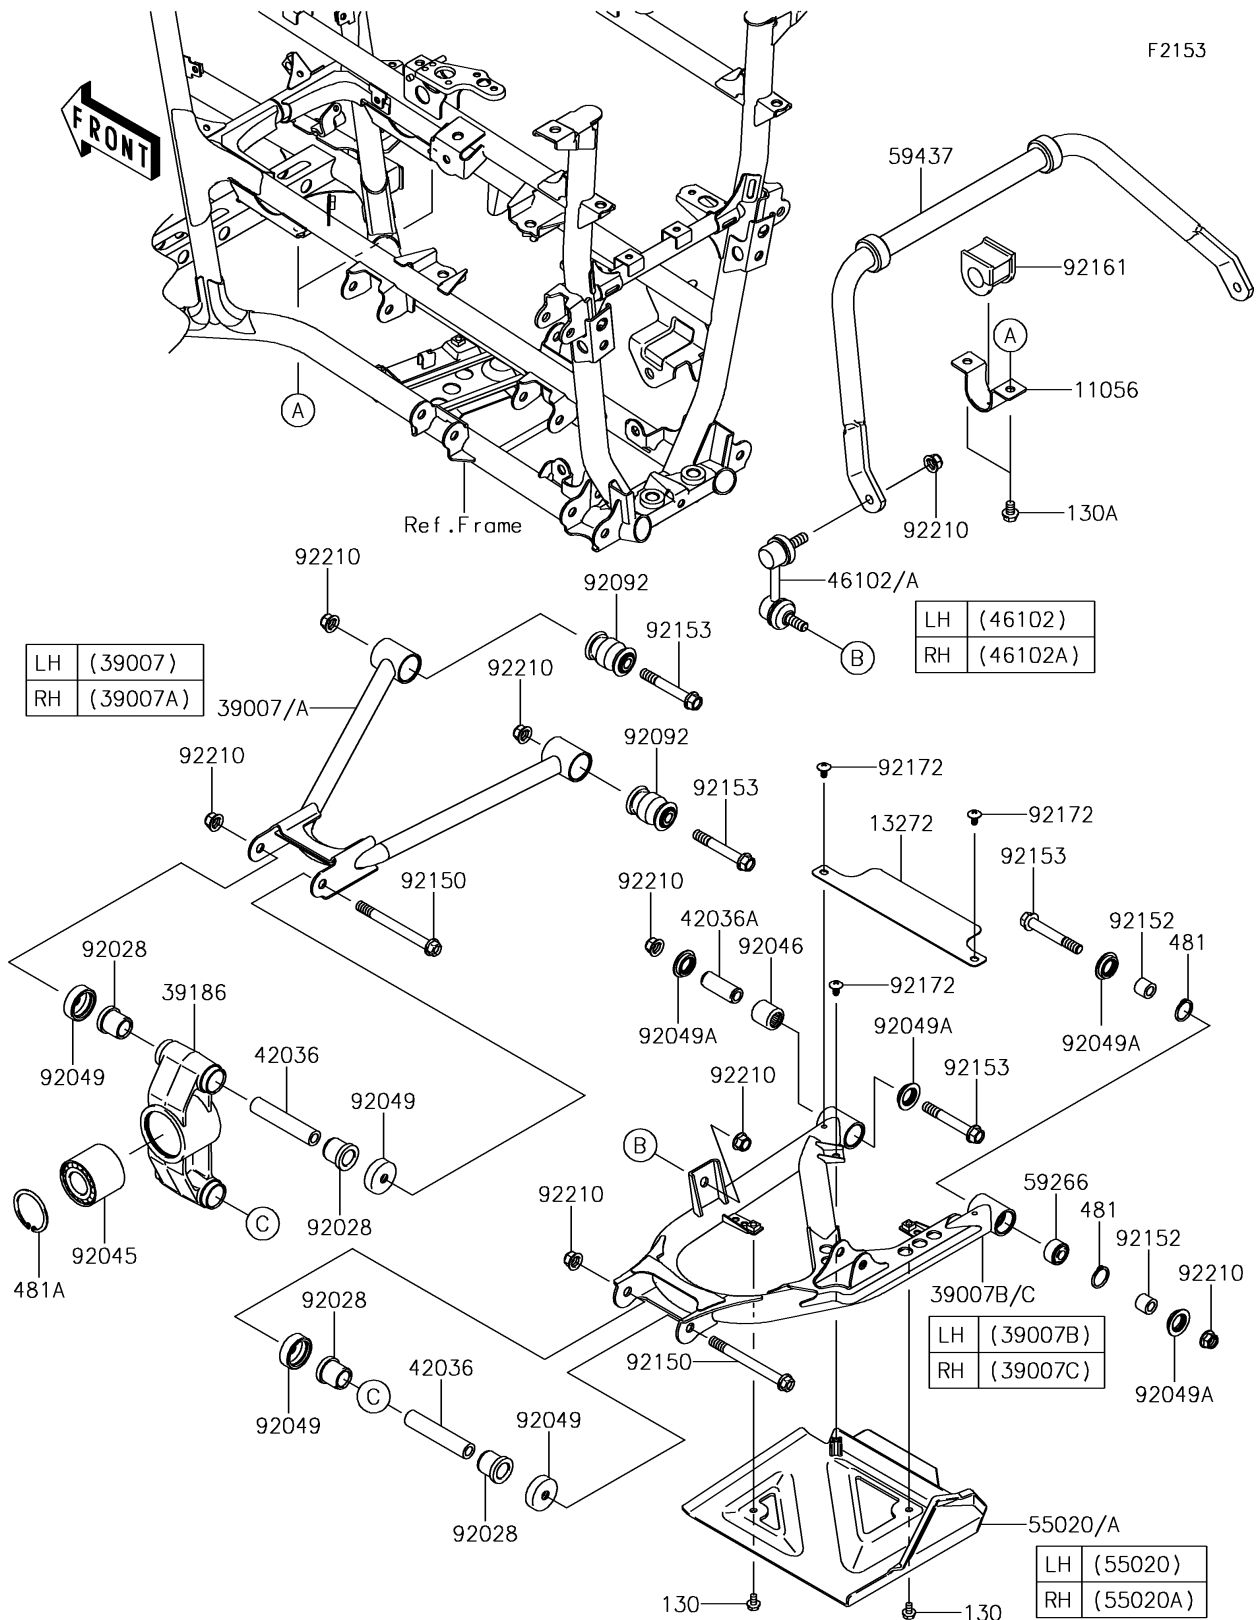

# 2015 Brute Force® 750 4x4i EPS PARTS DIAGRAM

## 2015 Brute Force® 750 4x4i EPS PARTS LIST

### Rear Suspension

ITEM NAME	PART NUMBER	QUANTITY
BRACKET,STABILIZER (Ref # 11056)	11056-1062	2
BOLT-FLANGED,6X10 (Ref # 130)	130BA0610	4
BOLT-FLANGED,8X12 (Ref # 130A)	130BA0812	4
PLATE,RR ARM (Ref # 13272)	13272-0919	2
ARM-SUSP,RR,UPP,LH,C.L.GREEN (Ref # 39007)	39007-0170-42Q	1
ARM-SUSP,RR,UPP,RH,C.L.GREEN (Ref # 39007A)	39007-0171-42Q	1
ARM-SUSP,RR,LWR,LH,C.L.GREEN (Ref # 39007B)	39007-0172-42Q	1
ARM-SUSP,RR,LWR,RH,C.L.GREEN (Ref # 39007C)	39007-0173-42Q	1
KNUCKLE,RR (Ref # 39186)	39186-0099	2
SLEEVE,10X17X85.6 (Ref # 42036)	42036-1190	4
SLEEVE (Ref # 42036A)	42036-1376	2
ROD,STABILIZER,LH (Ref # 46102)	46102-0100	1
ROD,STABILIZER,RH (Ref # 46102A)	46102-0101	1
CIRCLIP-TYPE-C,24MM (Ref # 481)	481J2400	4
CIRCLIP-TYPE-C,52MM (Ref # 481A)	481J5200	2
GUARD,REAR ARM,LH,F.BLACK (Ref # 55020)	55020-0972-6Z	1
GUARD,REAR ARM,RH,F.BLACK (Ref # 55020A)	55020-0973-6Z	1
JOINT-BALL (Ref # 59266)	59266-0013	2
STABILIZER,RR (Ref # 59437)	59437-0307	1
BUSHING (Ref # 92028)	92028-1466	8
BEARING-BALL,25BWD02ACA68 (Ref # 92045)	92045-0094	2
BEARING-NEEDLE (Ref # 92046)	92046-1046	2
SEAL-OIL,KNUCKLE (Ref # 92049)	92049-1198	8
SEAL-OIL,MHA17245.7F (Ref # 92049A)	92049-1223	8
BUSHING-RUBBER (Ref # 92092)	92092-0004	4
BOLT,FLANGED,10X105 (Ref # 92150)	92150-1624	4
COLLAR,10X17X14.5 (Ref # 92152)	92152-1455	4
BOLT,FLANGED,10X70 (Ref # 92153)	92153-1606	8
DAMPER (Ref # 92161)	92161-0265	2

### Rear Suspension

ITEM NAME	PART NUMBER	QUANTITY
SCREW,6X12 (Ref # 92172)	92172-0884	6
NUT,LOCK,FLANGED,10MM (Ref # 92210)	92210-0276	16