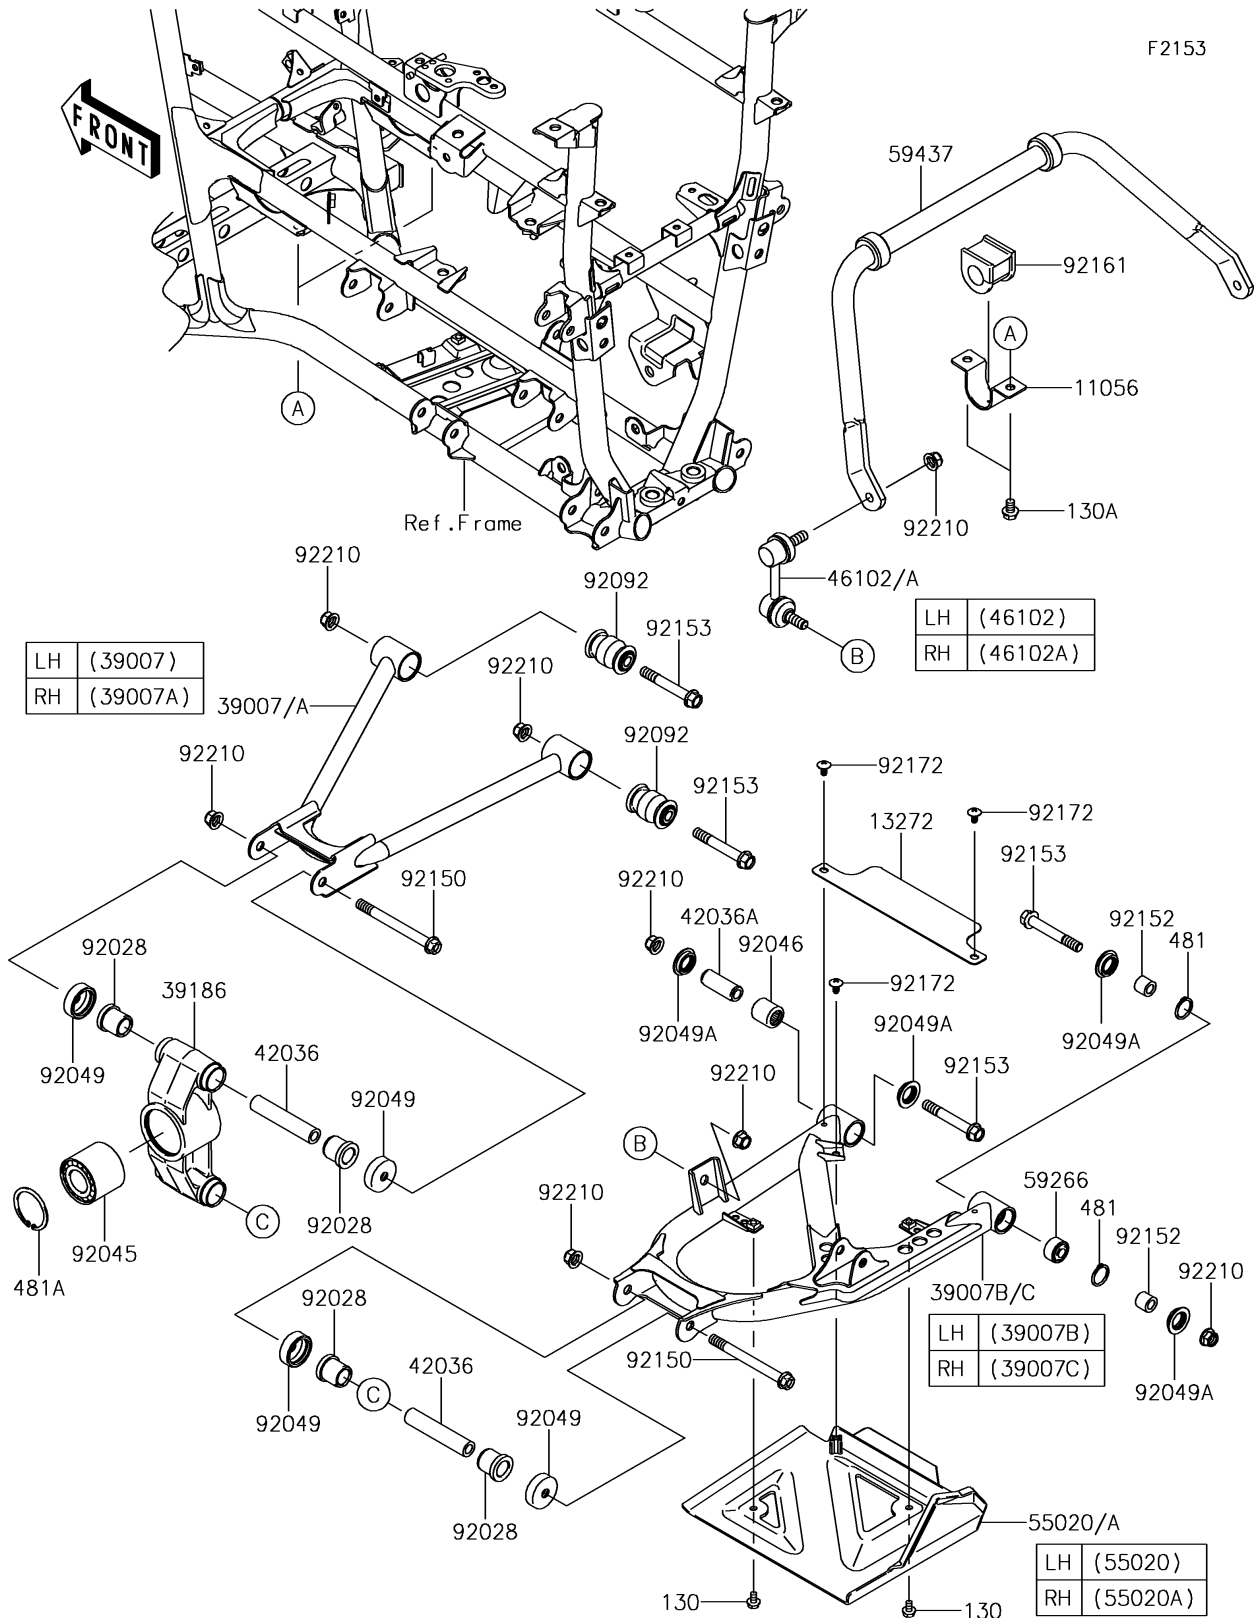

# 2016 BRUTE FORCE® 750 4x4i EPS PARTS DIAGRAM

## 2016 BRUTE FORCE® 750 4x4i EPS PARTS LIST

### Rear Suspension

ITEM NAME	PART NUMBER	QUANTITY
BRACKET,STABILIZER (Ref # 11056)	11056-1062	2
BOLT-FLANGED,6X10 (Ref # 130)	130BA0610	4
BOLT-FLANGED,8X12 (Ref # 130A)	130BA0812	4
PLATE,RR ARM (Ref # 13272)	13272-0919	2
ARM-SUSP,RR,UPP,LH,C.L.GREEN (Ref # 39007)	39007-0170-42Q	1
ARM-SUSP,RR,UPP,RH,C.L.GREEN (Ref # 39007A)	39007-0171-42Q	1
ARM-SUSP,RR,LWR,LH,C.L.GREEN (Ref # 39007B)	39007-0172-42Q	1
ARM-SUSP,RR,LWR,RH,C.L.GREEN (Ref # 39007C)	39007-0173-42Q	1
KNUCKLE,RR (Ref # 39186)	39186-0099	2
SLEEVE,10X17X85.6 (Ref # 42036)	42036-1190	4
SLEEVE (Ref # 42036A)	42036-1376	2
ROD,STABILIZER,LH (Ref # 46102)	46102-0100	1
ROD,STABILIZER,RH (Ref # 46102A)	46102-0101	1
CIRCLIP-TYPE-C,24MM (Ref # 481)	481J2400	4
CIRCLIP-TYPE-C,52MM (Ref # 481A)	481J5200	2
GUARD,REAR ARM,LH,F.BLACK (Ref # 55020)	55020-0972-6Z	1
GUARD,REAR ARM,RH,F.BLACK (Ref # 55020A)	55020-0973-6Z	1
JOINT-BALL (Ref # 59266)	59266-0013	2
STABILIZER,RR (Ref # 59437)	59437-0307	1
BUSHING (Ref # 92028)	92028-1466	8
BEARING-BALL,25BWD02ACA68 (Ref # 92045)	92045-0094	2
BEARING-NEEDLE (Ref # 92046)	92046-1046	2
SEAL-OIL,KNUCKLE (Ref # 92049)	92049-1198	8
SEAL-OIL,MHA17245.7F (Ref # 92049A)	92049-1223	8
BUSHING-RUBBER (Ref # 92092)	92092-0004	4
BOLT,FLANGED,10X105 (Ref # 92150)	92150-1624	4
COLLAR,10X17X14.5 (Ref # 92152)	92152-1455	4
BOLT,FLANGED,10X70 (Ref # 92153)	92153-1606	8
DAMPER (Ref # 92161)	92161-0265	2

### Rear Suspension

ITEM NAME	PART NUMBER	QUANTITY
SCREW,6X12 (Ref # 92172)	92172-0884	6
NUT,LOCK,FLANGED,10MM (Ref # 92210)	92210-0276	16