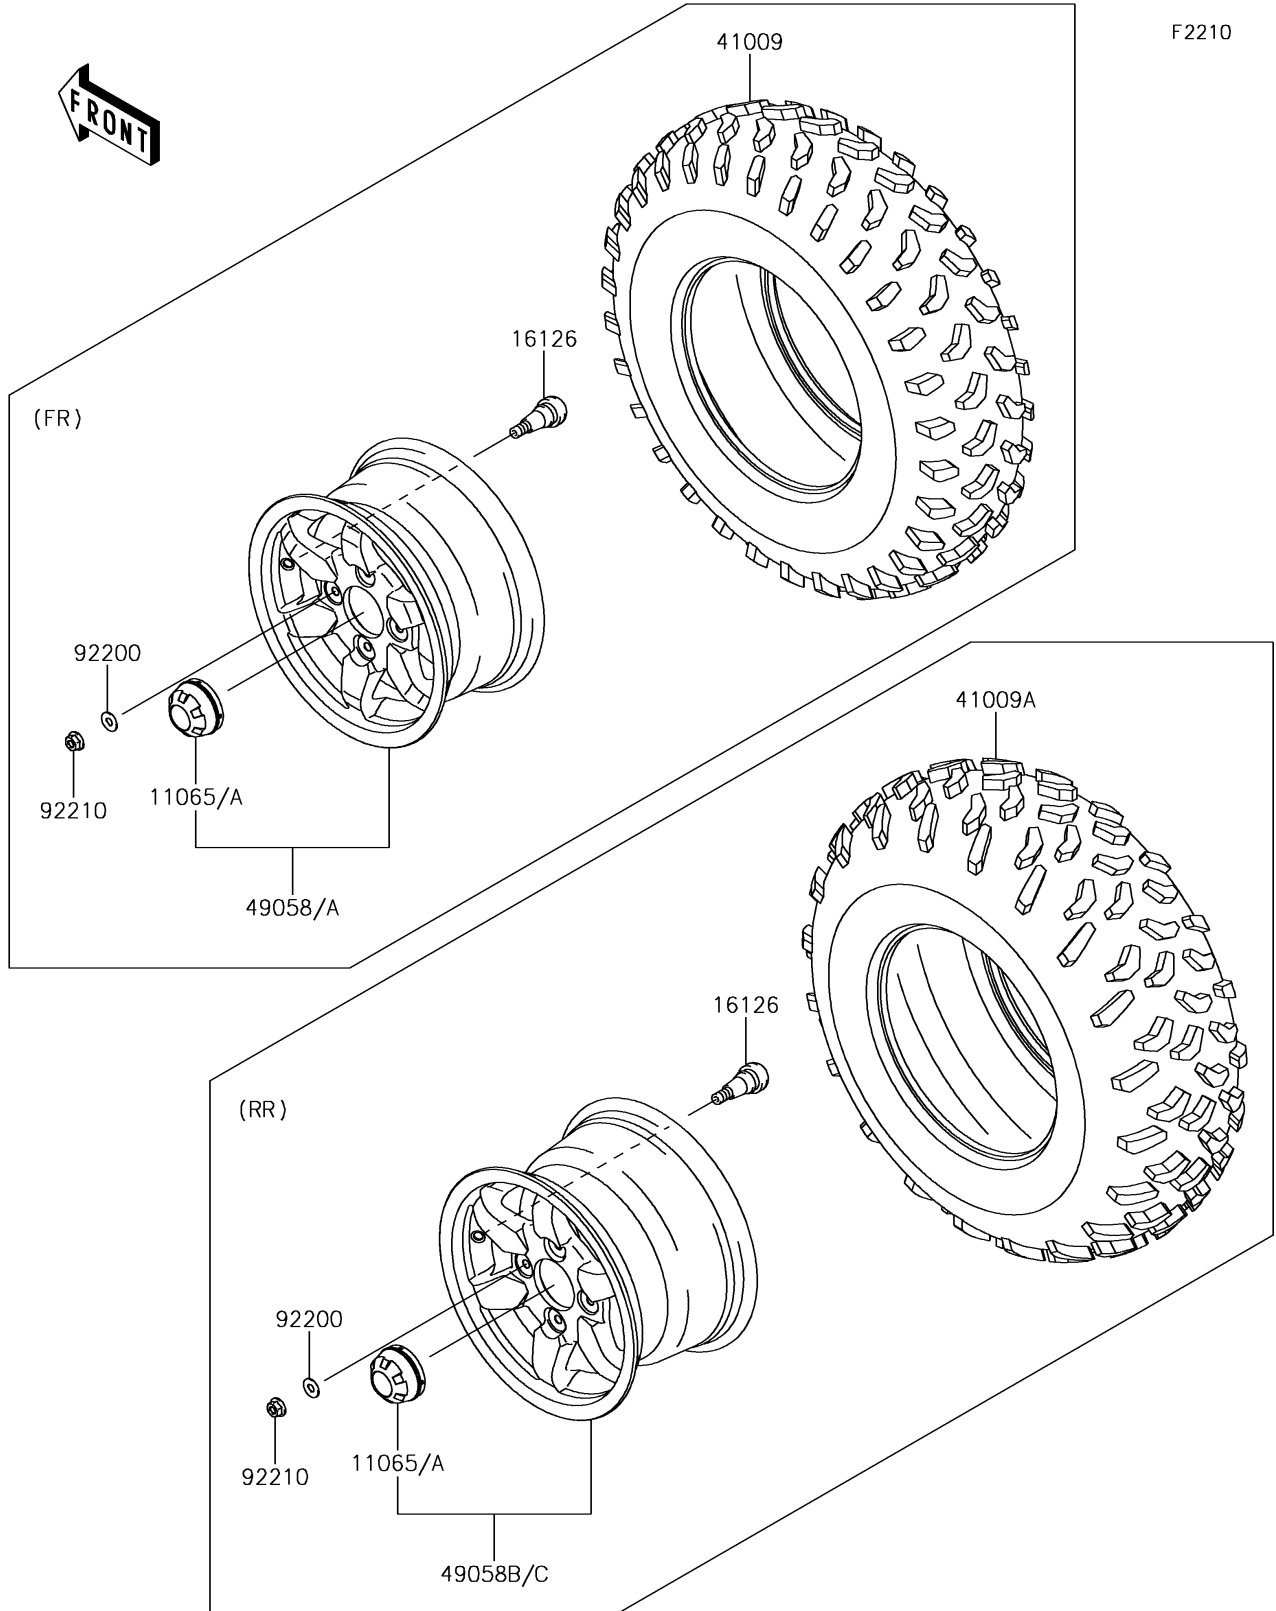

2015 Brute Force® 750 4x4i EPS PARTS DIAGRAM

Wheels/Tires(JFF-JHF)

2015 Brute Force® 750 4x4i EPS PARTS LIST

Wheels/Tires(JFF-JHF)

ITEM NAME	PART NUMBER	QUANTITY
CAP,WHEEL,CR-PLATED (Ref # 11065A)	11065-0321-79	4
VALVE (Ref # 16126)	16126-4001	4
TIRE,FR,AT25X8-12 (Ref # 41009)	41009-0299	2
TIRE,RR,AT25X10-12 (Ref # 41009A)	41009-0300	2
WHEEL,FR,12X6.0AT,BLK (Ref # 49058)	49058-0120-31G	2
WHEEL,RR,12X7.5AT,BLK (Ref # 49058B)	49058-0122-31G	2
WASHER,10.5X25X1.6 (Ref # 92200)	92200-1595	16
NUT,FLANGED,10MM (Ref # 92210)	92210-1325	16