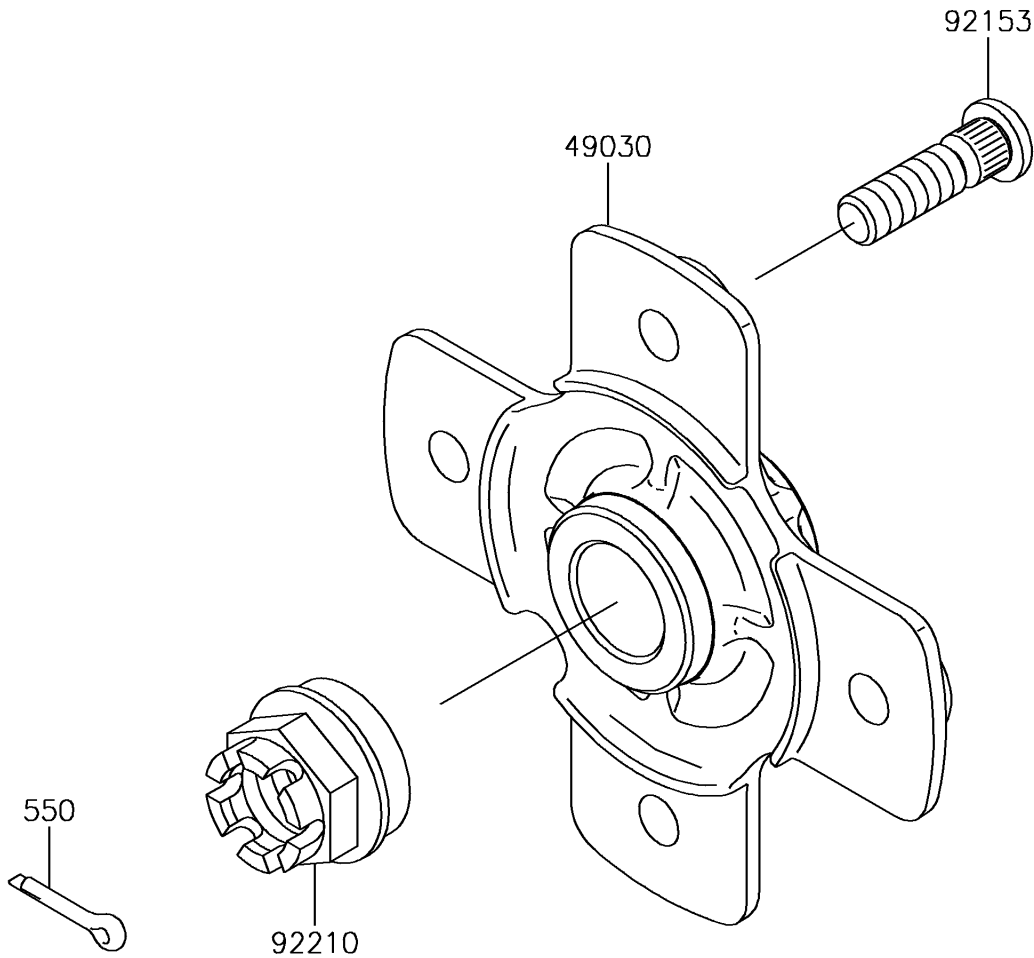

2016 BRUTE FORCE® 750 4x4i EPS PARTS DIAGRAM

Rear Hub

F2240

2016 BRUTE FORCE® 750 4x4i EPS PARTS LIST

Rear Hub

ITEM NAME	PART NUMBER	QUANTITY
HUB,RR (Ref # 49030)	49030-0034	2
PIN-COTTER,4.0X25 (Ref # 550)	550AA4025	2
BOLT,10X36.5 (Ref # 92153)	92153-0890	8
NUT,CASTLE,20MM (Ref # 92210)	92210-1381	2