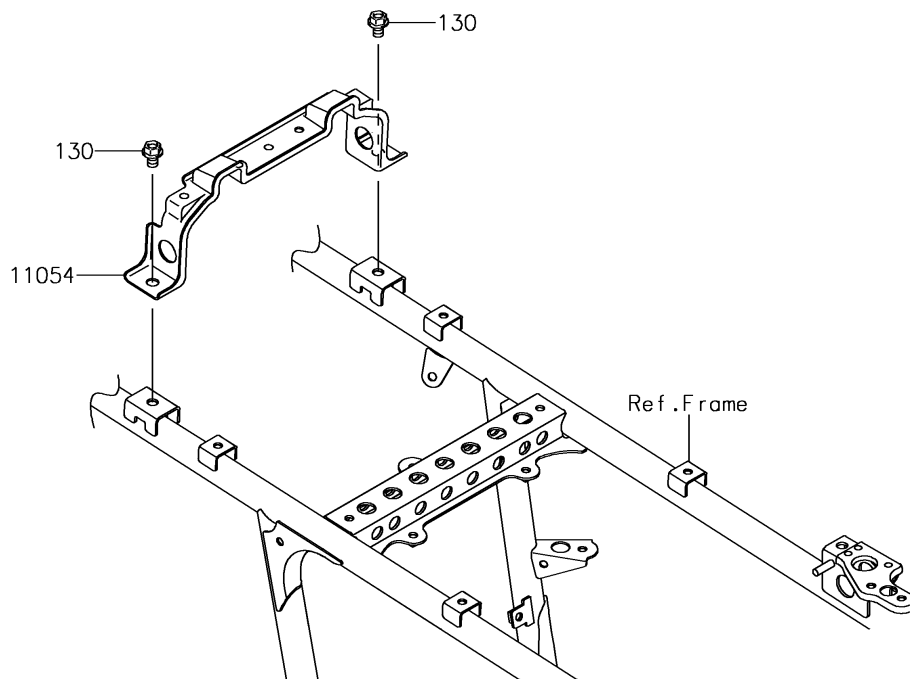

2017 BRUTE FORCE® 750 4x4i EPS PARTS DIAGRAM

Seat

F2510

2017 BRUTE FORCE® 750 4x4i EPS PARTS LIST

Seat

ITEM NAME	PART NUMBER	QUANTITY
BRACKET,SEAT&BATTERY BAND (Ref # 11054)	11054-1236	1
BOLT-FLANGED,8X12 (Ref # 130)	130BA0812	2
SEAT-ASSY,BLACK (Ref # 53066)	53066-0291-MA	1
SPRING,SEAT LATCH (Ref # 92145)	92145-0022	1