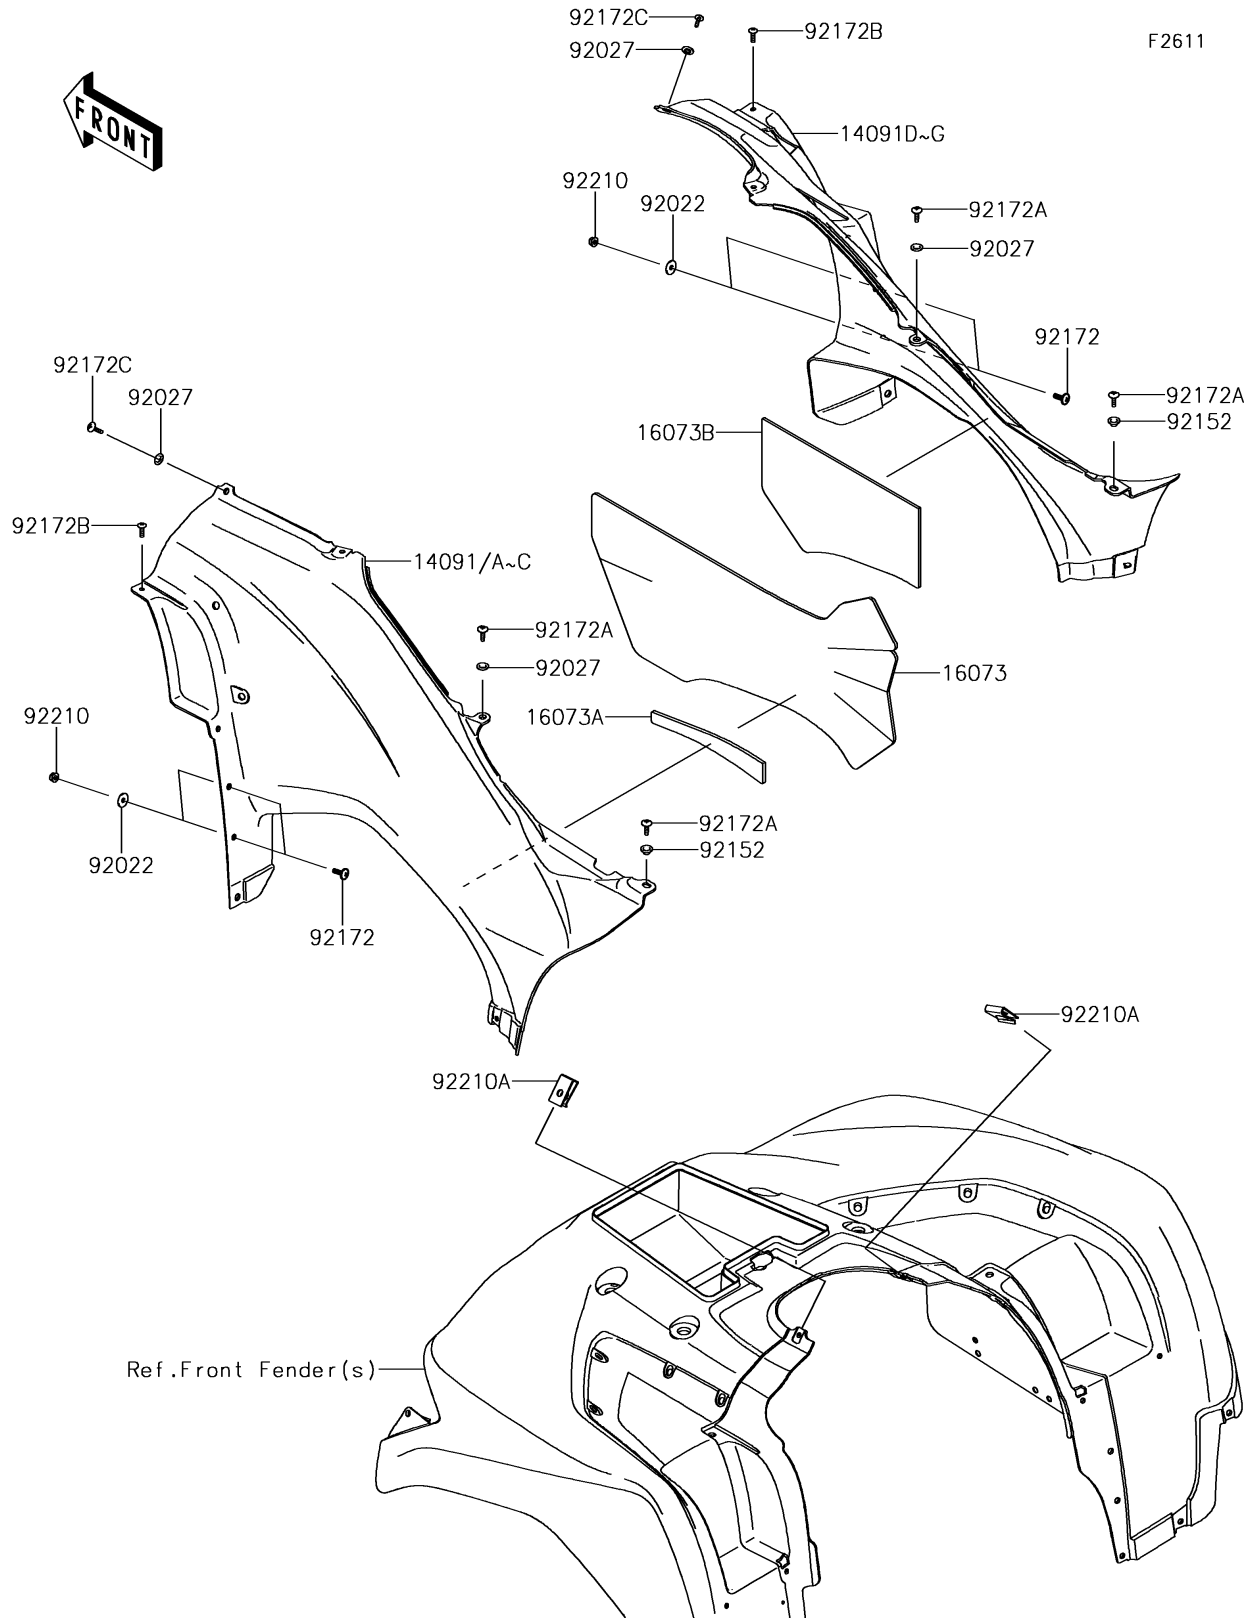

2015 Brute Force® 750 4x4i EPS PARTS DIAGRAM

Side Covers

2015 Brute Force® 750 4x4i EPS PARTS LIST

Side Covers

ITEM NAME	PART NUMBER	QUANTITY
COVER,SIDE,LH,M.S.WHITE (Ref # 14091)	14091-0312-31Y	1
COVER,SIDE,RH,M.S.WHITE (Ref # 14091D)	14091-0313-31Y	1
INSULATOR,SIDE COVER,LH (Ref # 16073)	16073-0723	1
INSULATOR,SIDE COVER,OVERLAP (Ref # 16073A)	16073-0807	1
INSULATOR,SIDE COVER,RH (Ref # 16073B)	16073-0808	1
WASHER,6.5X20X1.6 (Ref # 92022)	92022-1557	4
COLLAR (Ref # 92027)	92027-4020	4
COLLAR,6.3X8.3X7.2 (Ref # 92152)	92152-1865	2
SCREW,6X18 (Ref # 92172)	92172-0002	4
SCREW,6X16 (Ref # 92172A)	92172-0236	4
SCREW,5X18 (Ref # 92172B)	92172-0428	2
SCREW,TAPPING,6X20 (Ref # 92172C)	92172-0883	2
NUT,LOCK,FLANGED,6MM (Ref # 92210)	92210-0303	4
NUT,LEAF SPRING,6MM (Ref # 92210A)	92210-0624	2