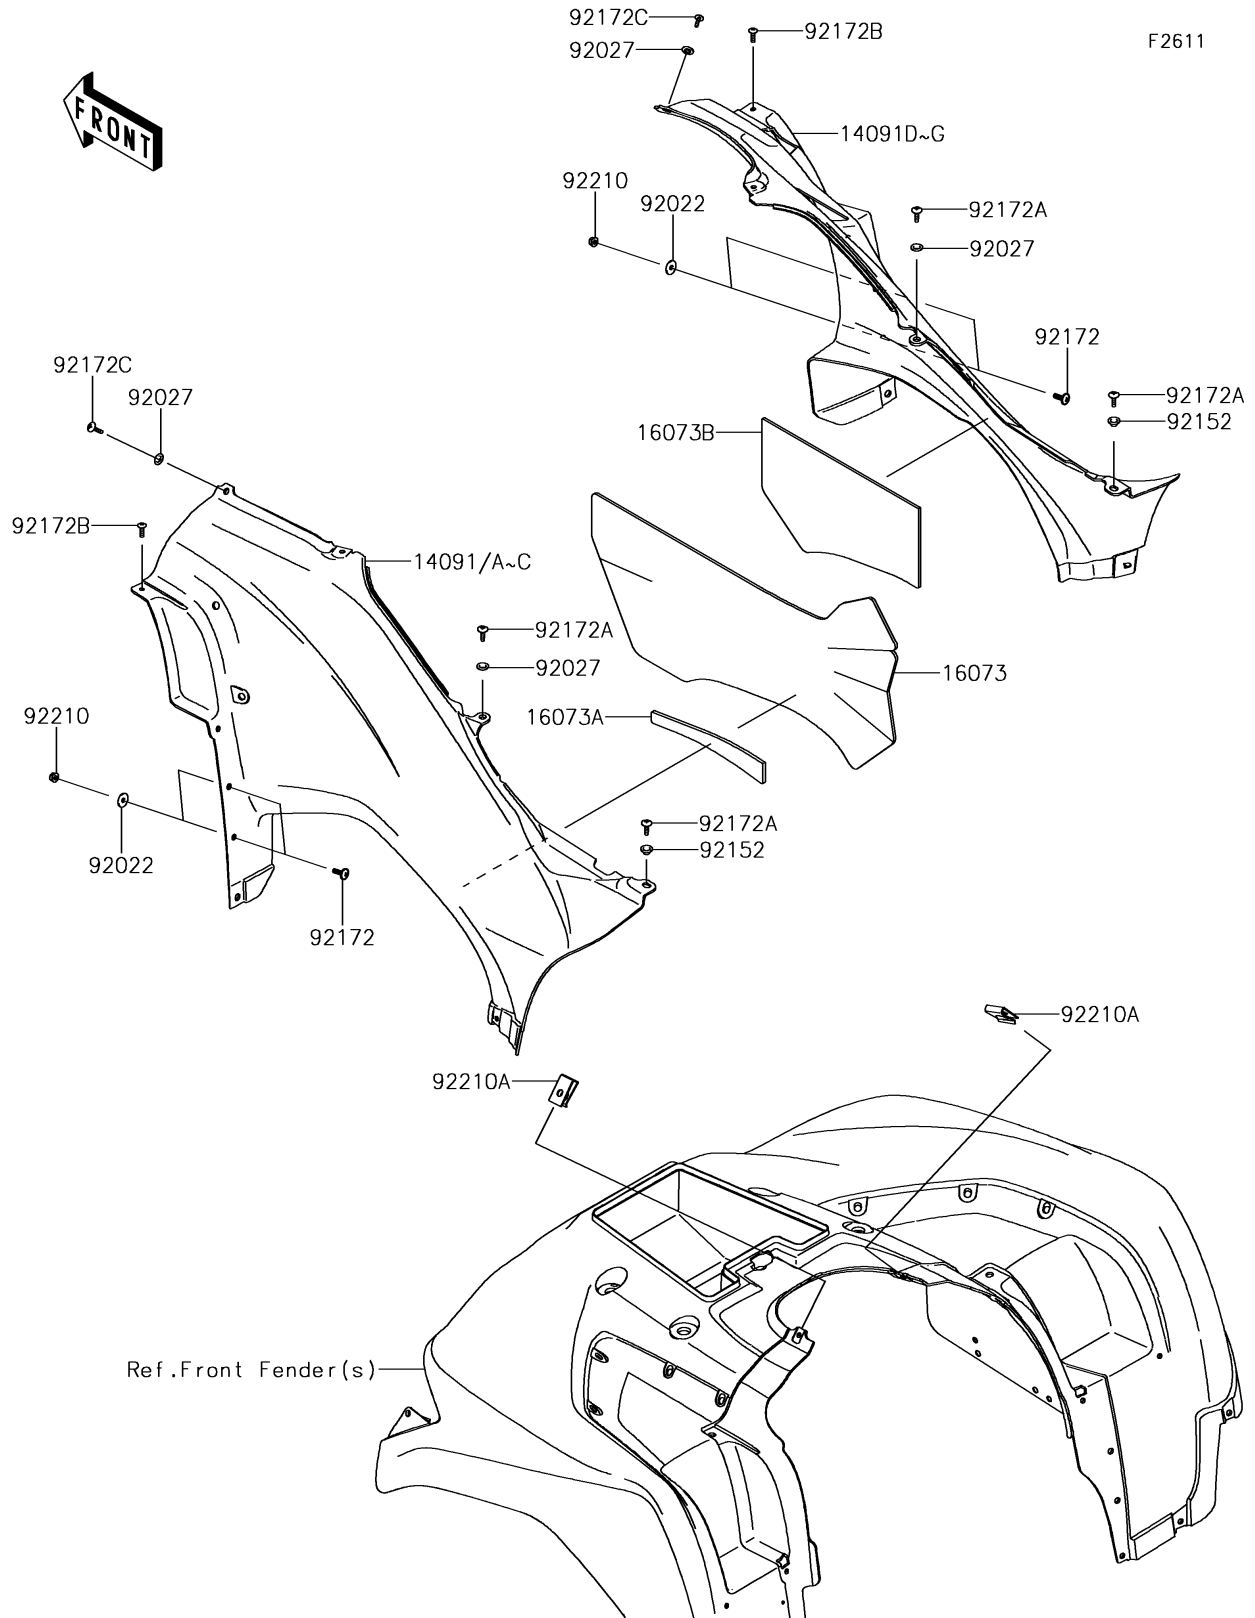

2017 BRUTE FORCE® 750 4x4i EPS PARTS DIAGRAM

Side Covers

2017 BRUTE FORCE® 750 4x4i EPS PARTS LIST

Side Covers

ITEM NAME	PART NUMBER	QUANTITY
COVER,SIDE,LH,M.F.R.GRAYSTONE (Ref # 14091A)	14091-0312-56Z	1
COVER,SIDE,RH,M.F.R.GRAYSTONE (Ref # 14091E)	14091-0313-56Z	1
INSULATOR,SIDE COVER,LH (Ref # 16073)	16073-0723	1
INSULATOR,SIDE COVER,OVERLAP (Ref # 16073A)	16073-0807	1
INSULATOR,SIDE COVER,RH (Ref # 16073B)	16073-0808	1
WASHER,6.5X20X1.6 (Ref # 92022)	92022-1557	4
COLLAR (Ref # 92027)	92027-4020	4
COLLAR,6.3X8.3X7.2 (Ref # 92152)	92152-1865	2
SCREW,6X18 (Ref # 92172)	92172-0002	4
SCREW,6X16 (Ref # 92172A)	92172-0236	4
SCREW,5X18 (Ref # 92172B)	92172-0428	2
SCREW,TAPPING,6X20 (Ref # 92172C)	92172-0883	2
NUT,LOCK,FLANGED,6MM (Ref # 92210)	92210-0303	4
NUT,LEAF SPRING,6MM (Ref # 92210A)	92210-0624	2